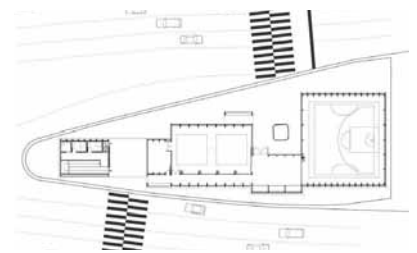

15

(B)

project
tipology
architect
realization
address

**Pino Familia
museum**
Moon Hoon
2016
**131-17, Junggye-ro,
Nowon-gu**

16

(B)

project
tipology
architect
realization
address

**Jong-Am Square
sport centre**
SIMPLEX ARCHITECTURE
2020
**3-1288 Jongam-dong,
Seongbuk-gu**