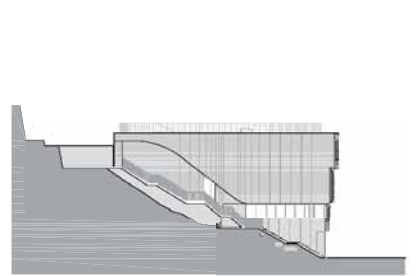

35

③
 project **Yeol Gallery Renovation**
 tipology **museum, gallery**
 architect **BCHO Partners**
 realization **2017**
 address **50-1, Bukchon-ro, Jongno-gu**

36

③
 project **Dialogue in the Dark**
 tipology **mixed use, cultural centre**
 architect **wise architecture**
 realization **2015**
 address **15-29 Gahoe-dong, Jongno-gu**