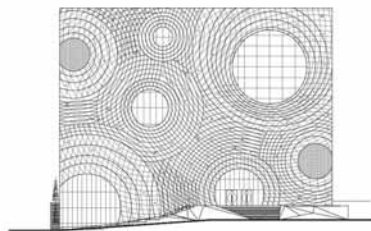

06

(A)
project
tipology
architect
realization
address
Kring Kumho Culture Complex office
Unsangdong Architects
2008
Daechi-dong, Gangnam-gu