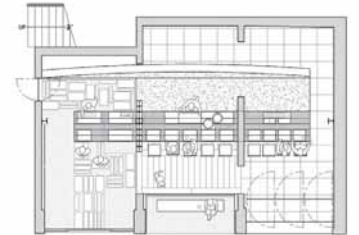

43

ⓓ

project **Chubby Cat House**
 tipology **residential**
 architect **aaa architects**
 realization **2017**
 address **119 Huiujeong-ro, Mapo-gu**

44

ⓓ

project **eert Mangwon Cafe**
 tipology **coffee shop**
 architect **Workment architect**
 realization **2020**
 address **105-1 Poeun-ro, Mapo-gu**