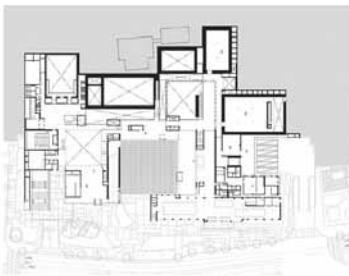

33

③
project **MMCA Museum**
tipology **museum**
architect **Hyunjun Mihn + MPART Architects**
realization **2013**
address **30 Samcheong-ro, Jongno-gu**