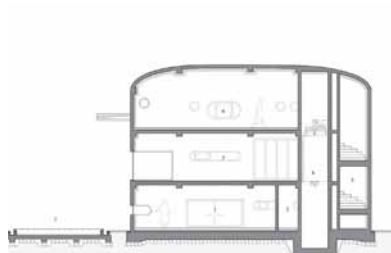

15

(B)

project
tipology
architect
realization
address

**Pino Familia
museum**
Moon Hoon
2016
**131-17, Junggye-ro,
Nowon-gu**