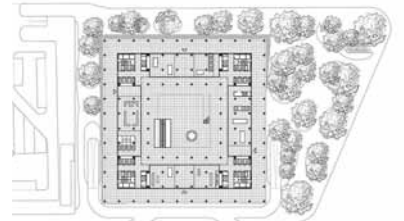

24

ⓒ

project **Amorepacific HQ office**
tipology **office**
architect **David Chipperfield Architects**
realization **2017**
address **181 Hangangno 2(i)-ga, Yongsan-gu**