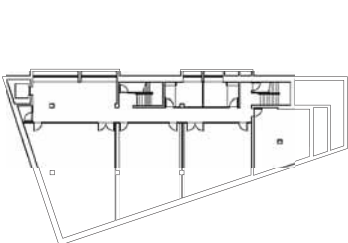

37

③
project **Changdeokgung Palace cultural centre**
tipology **IROJE architects&planners**
architect **2021**
realization **99 Yulgok-ro, Jongno-gu**