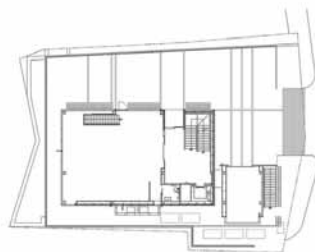

21

ⓒ

project **Hannamdong Office office**
 tipology **office**
 architect **BCHO Partners**
 realization **2017**
 address **657-42, Hannam-dong, Yongsan-gu**

22

ⓒ

project **La Cucina restaurant**
 tipology **restaurant**
 architect **Choon Choi Architects**
 realization **2018**
 address **10 Hoenamu-ro 44-gil, Yongsan-gu**