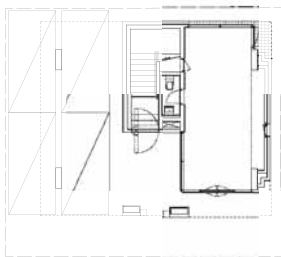

45

ⓓ

project **Cascade House**
tipology **residential**
architect **aaa architects**
realization **2018**
address **Mangwon-dong, Mapo-gu**