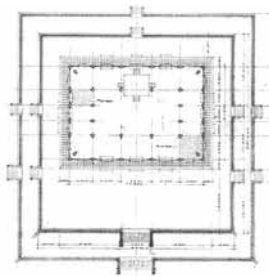

34

③
project **Gyeongbokgung religious building**
tipology **religious building**
architect **Jeong Do-jeon**
realization **1395**
address **161 Sajik-ro, Jongno-gu**