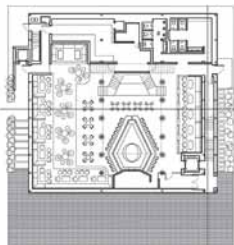

05

(A)
project
tipology
architect
realization
address
Liberty Lounge bar, restaurant
SIMPLEX ARCHITECTURE
2016
Gangnam-gu, Daechi-dong, Samseong-ro 82-gil, 11 2