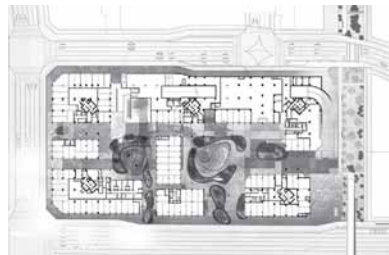

07

(A)
project
tipology
architect
realization
address
Arcloud public space
carve+Studio BLAD
2023
20, Samseong-ro 96-gil, Gangnam-gu