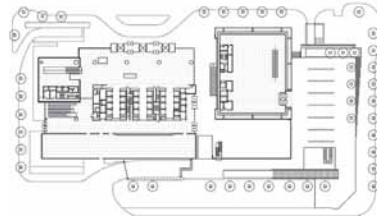

02

(A)
project
tipology
architect
realization
address
Samsung Seocho office, retail
KPF
2017
11 Seocho-daero 74-gil, Seocho-gu