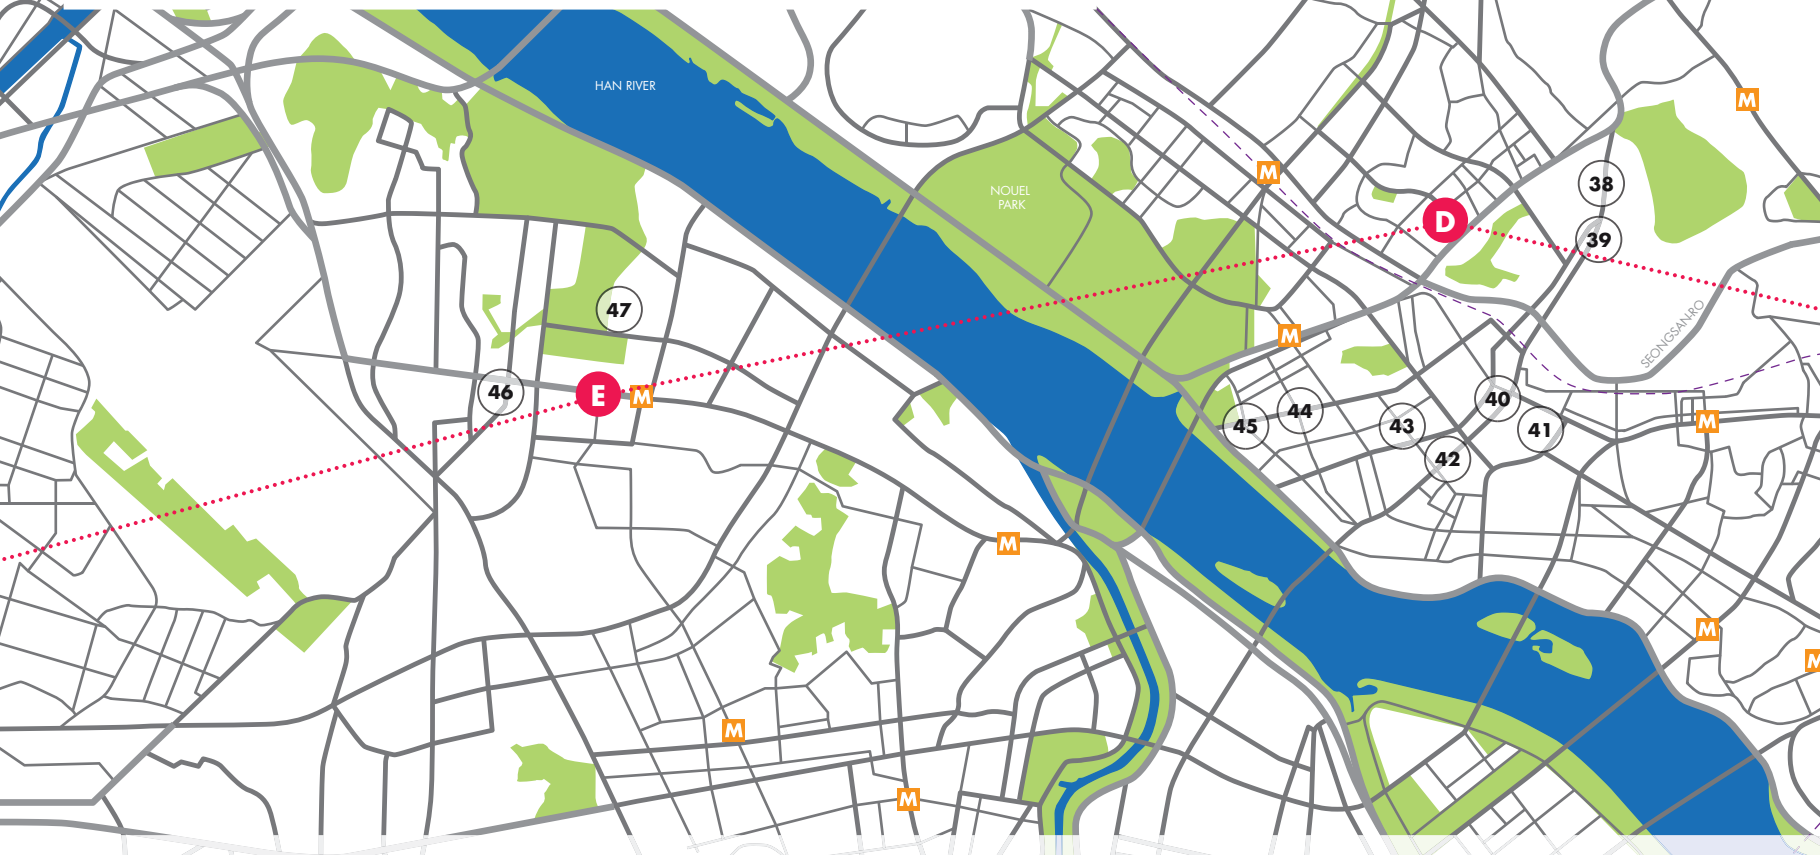

contemporary itinerary: Seoul

01. Hankook Technoplex, Foster + Partners	15. Pino Familia, Moon Hoon Architects	28. Seosomun Historical Park, LESS Architects	38. Malafemale house, aoa architects
02. Samsung Seocho, KPF	16. Jong-Am Square, Simplex Architecture	29. Shinhan EXPACE, Atelier KI JUN KIM, Studio in Loco	39. GIZI Art Base, BCHO Partners
03. Seoul Floating Islands, Haeahn Architecture & H Architecture	17. UP Yard House, Architects H2L	30. Seoul New City Hall, IARC Architects	40. White Boat, IROJE KHM Architects
04. M.C. Building, URCODE Architecture	18. Micro Housing S, Architects H2L	31. Saemoonan Church, Seoinn Design Group	41. Seoul Coffee, LABOTORY
05. Liberty Lounge, SIMPLEX ARCHITECTURE	19. HiCC Ent Headquarter, LESS Architects	32. Sikbang Maru Pavilion, one-afttr	42. Aquarius Pyramid House, IROJE architects&planners
06. Kring Kumho Culture Complex, Unsangdong Architects	20. Dongdaemun Design Plaza, Zaha Hadid Architects	33. MMCA Museum, Hyunjun Mihn + MPART Architects	43. Chubby Cat House, aoa architects
07. Arcloud, carve + Studio BLAD	21. Hannamdong Office, BCHO Partners	34. Gyeongbokgung, Jeong Do-jeon	44. eert Mangwon Cafe, Workment
08. Matryoshka, Eau Design	22. La Cucina, Choon Choi Architects	35. Yeol Gallery Renovation, BCHO Partners	45. Cascade House, aoa architects
09. Nonhyeon 101-1, Stocker Lee	23. Communique Headquarters, DaeWha Kang Design	36. Dialogue in the Dark, Wise Architecture	46. Five Story House, stpmj
10. Juun J Flagship Store, WGNB	24. Amorepacific HQ, David Chipperfield Architects	37. Changdeokgung Palace, IROJE architects&planners	47. Kolon One & Only Tower, morphosis architects
11. 925 Building, IROJE architects&planners	25. Micro-Cosmos Soyul, Kim Seunghoy		48. Paradise City, MVRDV
12. WAP Art Space, Davide Macullo Architects	26. Piknic 2020 Cultural Centre, Indiesalon		
13. Lotte World Tower, KPF	27. SEOULLO 7017 Skygarden, MVRDV		
14. Mottagi 99 Building, AGIT STUDIO