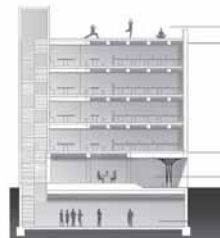

23

ⓒ

project **Communique HQ office**
tipology **office**
architect **DaeWha Kang Design**
realization **2015**
address **12-1 Hangangno 2(i)-ga, Yongsan-gu**