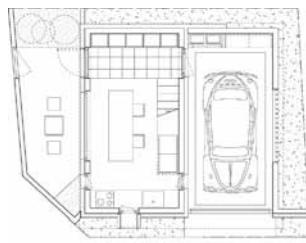

38

④
project **Malafemale house**
tipology **residential**
architect **aoa architects**
realization **2018**
address **Yeonhui-ro 28-gil, Seodaemungu**