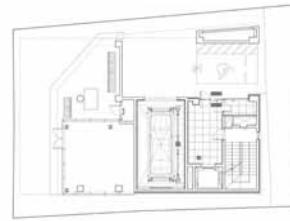

19

ⓑ

project **HiCC Ent. HQ office**
tipology **office**
architect **LESS architects**
realization **2018**
address **83-21 Wangsimni-ro, Seongdong-gu**