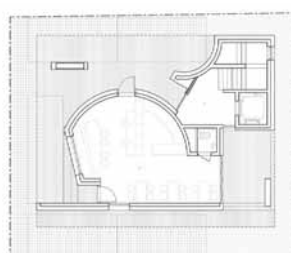

project
tipology
architect
realization
address

**Lotte World Tower
office**
KPF
2016
**300 Olympic-ro,
Songpa-gu**

14

(A)

project
tipology
architect
realization
address

**MOTTAGI 99 Building
mixed use**
AGIT STUDIO
2020
**312-255 Myeongil-dong
Gangdong-gu**