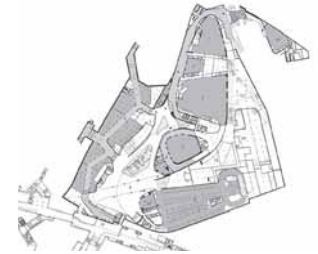

19

ⓑ

project **HiCC Ent. HQ office**
 tipology **office**
 architect **LESS architects**
 realization **2018**
 address **83-21 Wangsimni-ro, Seongdong-gu**

20

ⓑ

project **Dongdaemun Design Plaza**
 tipology **public space, museum**
 architect **Zaha Hadid Architects**
 realization **2014**
 address **281 Eulji-ro, Jung-gu**