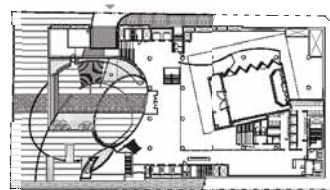

31

©

project **Saemoonan Church church**
architect **Seoinn Design Group**
realization **2019**
address **77 Saemun-ro, Jongno-gu**