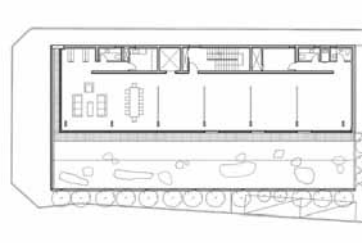

39

④
 project **GIZI Art Base**
 tipology **art gallery**
 architect **BCHO Partners**
 realization **2018**
 address **8-2 Yeonhuirou 24gil, Seodaemungu**

40

④
 project **White boat parking**
 tipology **IROJE KHM Architects**
 architect **2020**
 realization **Donggyo-dong, Mapo-gu**