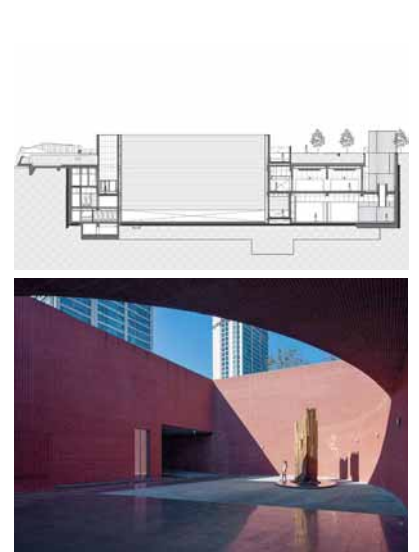

27

©

project **SEOULLO 7017 Skygarden infrastructure**
 architect **MVRDV**
 realization **2017**
 address **122-14 Bongnae-dong 2(i)-ga, Jung-gu**

28

©

project **Seosomun Historical Park museum**
 architect **LESS architects**
 realization **2022**
 address **5 Chilpae-ro, Jung-gu**