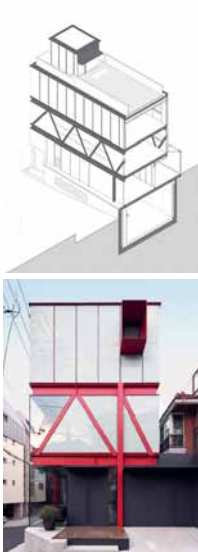

25

©

project **Micro-Cosmos Soyul residential**
architect **Kim Seunghoy**
realization **2014**
address **254-98 Huam-dong, Yongsan-gu**