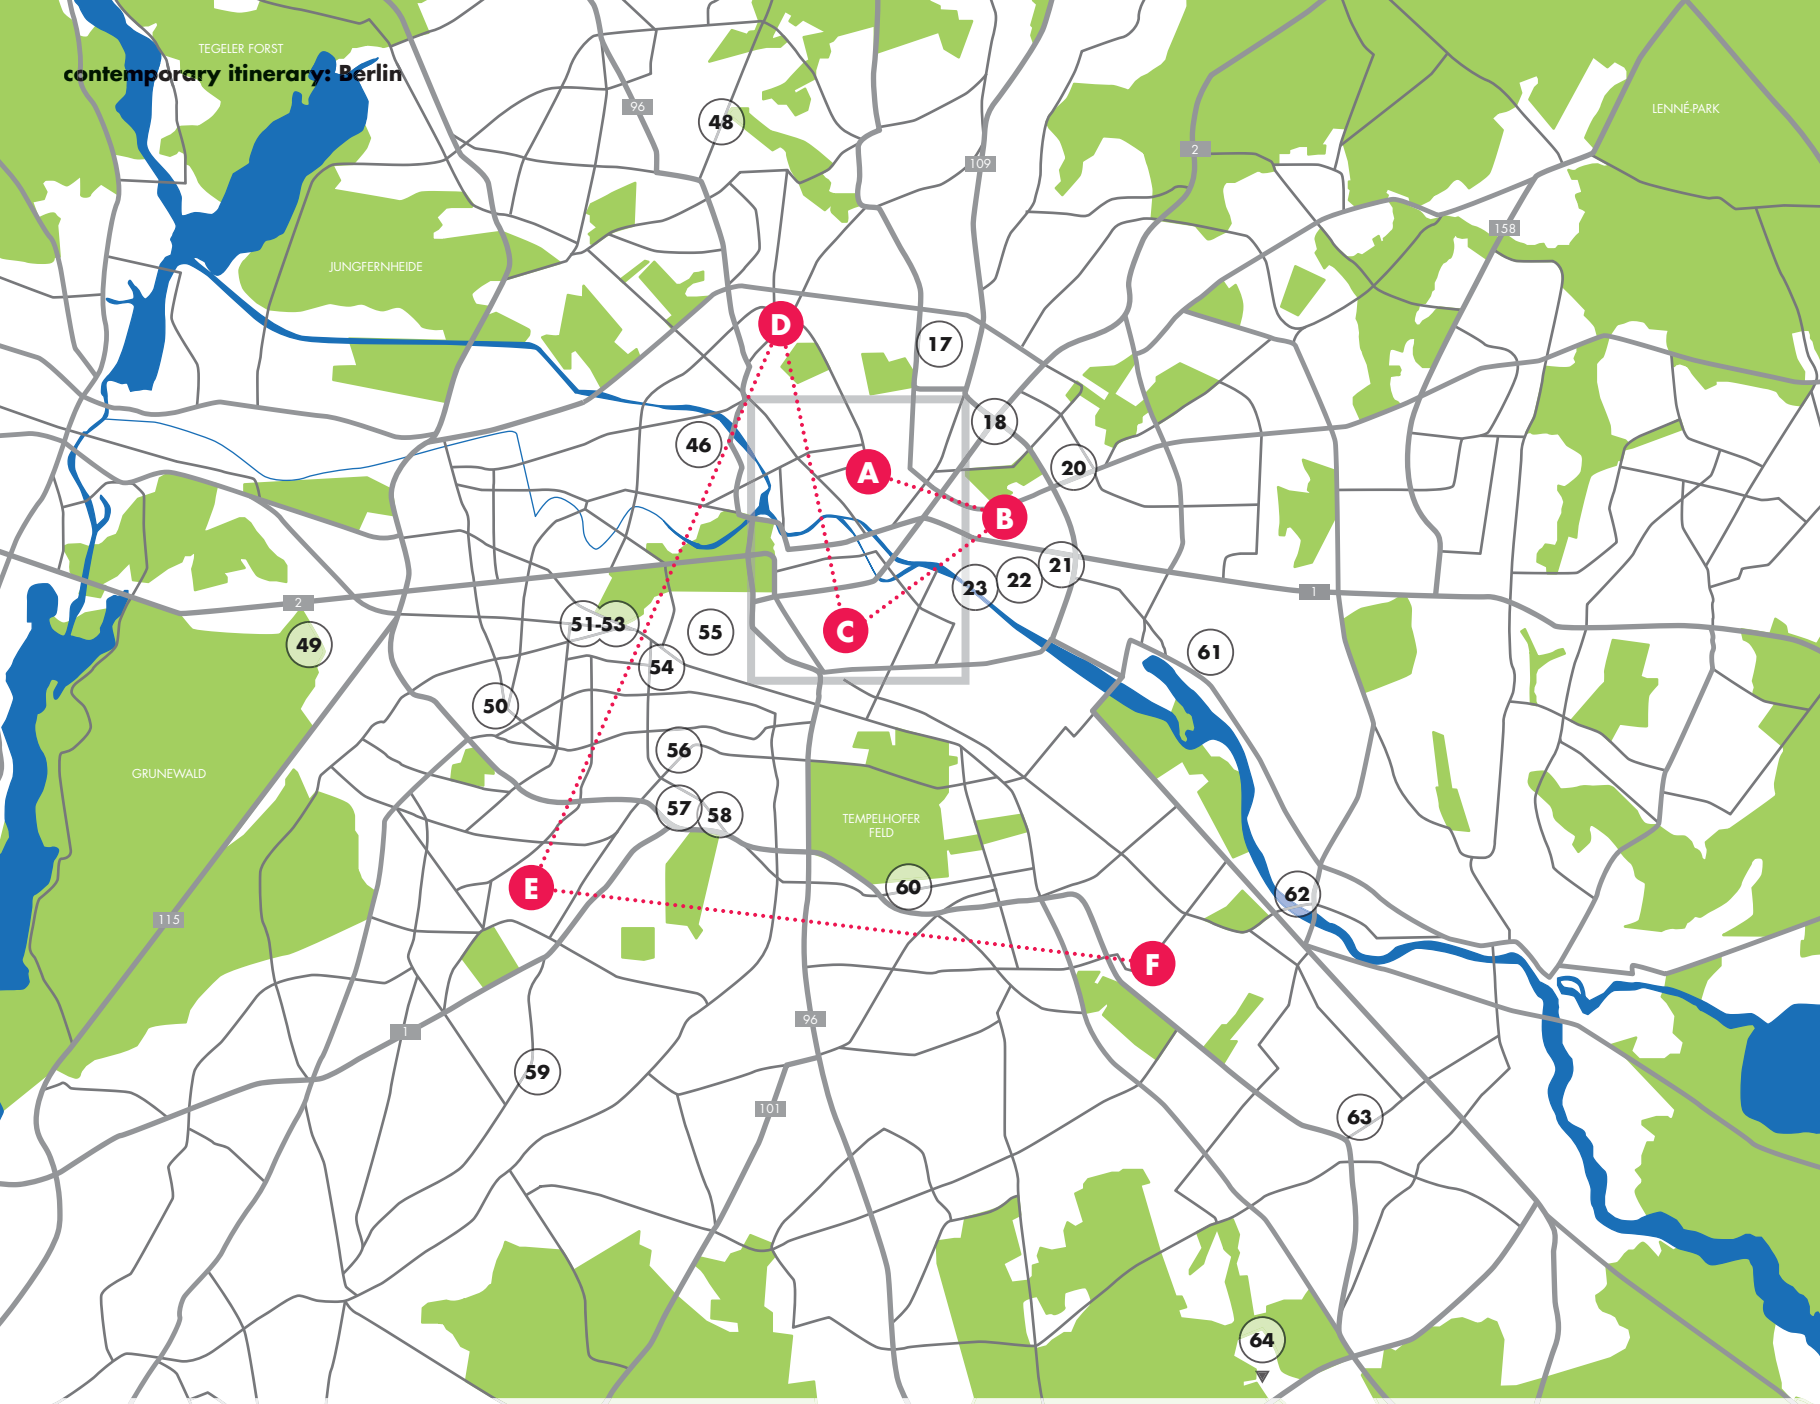

TEGELER FORST
contemporary itinerary: Berlin

01. Neues Museum, David Chipperfield Architects/AMDL CIRCLE	16. Tchoban Foundation - Museum für Architekturzeichnung, Tchoban Voss Architekten	33. Neue Nationalgalerie - refurbishment, Ludwig Mies van der Rohe, David Chipperfield Architects	49. Heinz-Galinski Schule, Zvi Hecker Architect
02. James Simon Galerie, David Chipperfield Architects	17. Port-o-Prenz, J. Mayer H. und Partners	34. Kunstgewerbemuseum, Kuehn Malvezzi	50. Pears Jüdischer Campus, Tchoban Voss Architekten
03. Haus Bastian, David Chipperfield Architects	18. CB19, Zanderroth Architekten	35. Potsdamer Platz & Sony Center, R. Piano/C. Kohlbecker/A. Isozaki/S. Lehmann/H. Kollhoff/Lauber + Wöhr/R. Moneo/R. Rogers/H. Jahn	51. POP KUDAMM, Graft
04. Collegium Hungaricum Berlin, Schweger Associated Architects	19. Greifswalder Office Building, Tchoban Voss Architekten	36. Charlie Living, Graft	52. Upper West, Christoph Langhof
05. Jacob-and-Wilhelm-Grimm-Centre, Max Dudler	20. Schwimm-und Sprunghalle im Europasportpark, Dominique Perrault	37. GSW Headquarters - extension, Sauerbruch Hutton Architects	53. Bikini Berlin, UAU Collectiv
06. Forum Museumsinsel, David Chipperfield Architects	21. Ludwig-Hoffmann-Grundschule, AFF Architekten	38. W. Michael Blumenthal Academy, Studio Daniel Libeskind	54. KaDaWe Berlin, OMA
07. JOH 3, J. Mayer H. und Partners	22. UPI Berlin, Jasper Architects	39. Axel Springer Neubau, OMA	55. Bewag Substation, Max Dudler
08. Sammlung Boros, Karl Bonatz, Realarchitektur	23. Haus 2+, Office ParkScheerbarth	40. Lafayette Galerie, Ateliers Jean Nouvel	56. BRICKS, Graft
09. Research & Sports Hall of Humboldt University, Ahlbrecht Felix Scheidt Kasprusch	24. Eiswerk, Graft	41. Luisenblock West, Sauerbruch Hutton	57. Werdauer Weg 3, Max Dudler
10. Friedrichstraße 126 - refurbishment and extension, David Chipperfield Architects	25. Housing at the Old City Wall Berlin, Sohrab Zafari	42. Futurium Berlin, Richter Musikowski	58. Fit-Out House, Praeger Richter Architekten
11. Berlin Metropolitan School (extension), Sauerbruch Hutton	26. VoltAir, J. Mayer H. Architects	43. Cube Berlin, 3XN	59. Mäusebunker, Gerd & Magdalena Hänska
12. Galerie Neu, Kuehn Malvezzi	27. M17 Building, zanderroth	44. Bertha Berlin, Barkow Leibinger	60. HAUS 1, MVRDV
13. Campus Joachimstrasse, David Chipperfield Architects	28. High-Rise at Alexanderplatz, Sauerbruch Hutton	45. Firestation Tiergarten, Sauerbruch Hutton	61. Max Taut Auditorium, Max Dudler
14. Torstrasse 84-86, Kuehn Malvezzi	29. Alea 101, Sauerbruch Hutton	46. Werkhof, Sauerbruch Hutton	62. Around the Corner, Sehw Architektur
15. Monohaus, zanderroth	30. Robert Koch High School, SSP Rüttnick Architekten	47. Kornversuchsspeicher Extension, AFF ARCHITEKTEN	63. Zentrum für Photonik und Optik (ZPO), Sauerbruch Hutton
	31. The Feuerle Collection, John Pawson	48. Transformer Station, Max Dudler	64. Berlin Brandenburg Airport Willy Brandt, gmp
	32. WZB – Berlin Social Science Center, James Stirling, Michael Wilford & Associates