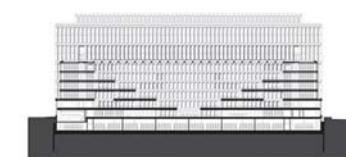

05

(A)
project **Jacob-and-Wilhelm-Grimm-Centre**
tipology **educational**
architect **Max Dudler**
realization **2009**
address **Geschwister-Scholl-Strasse 1-3, 10117**