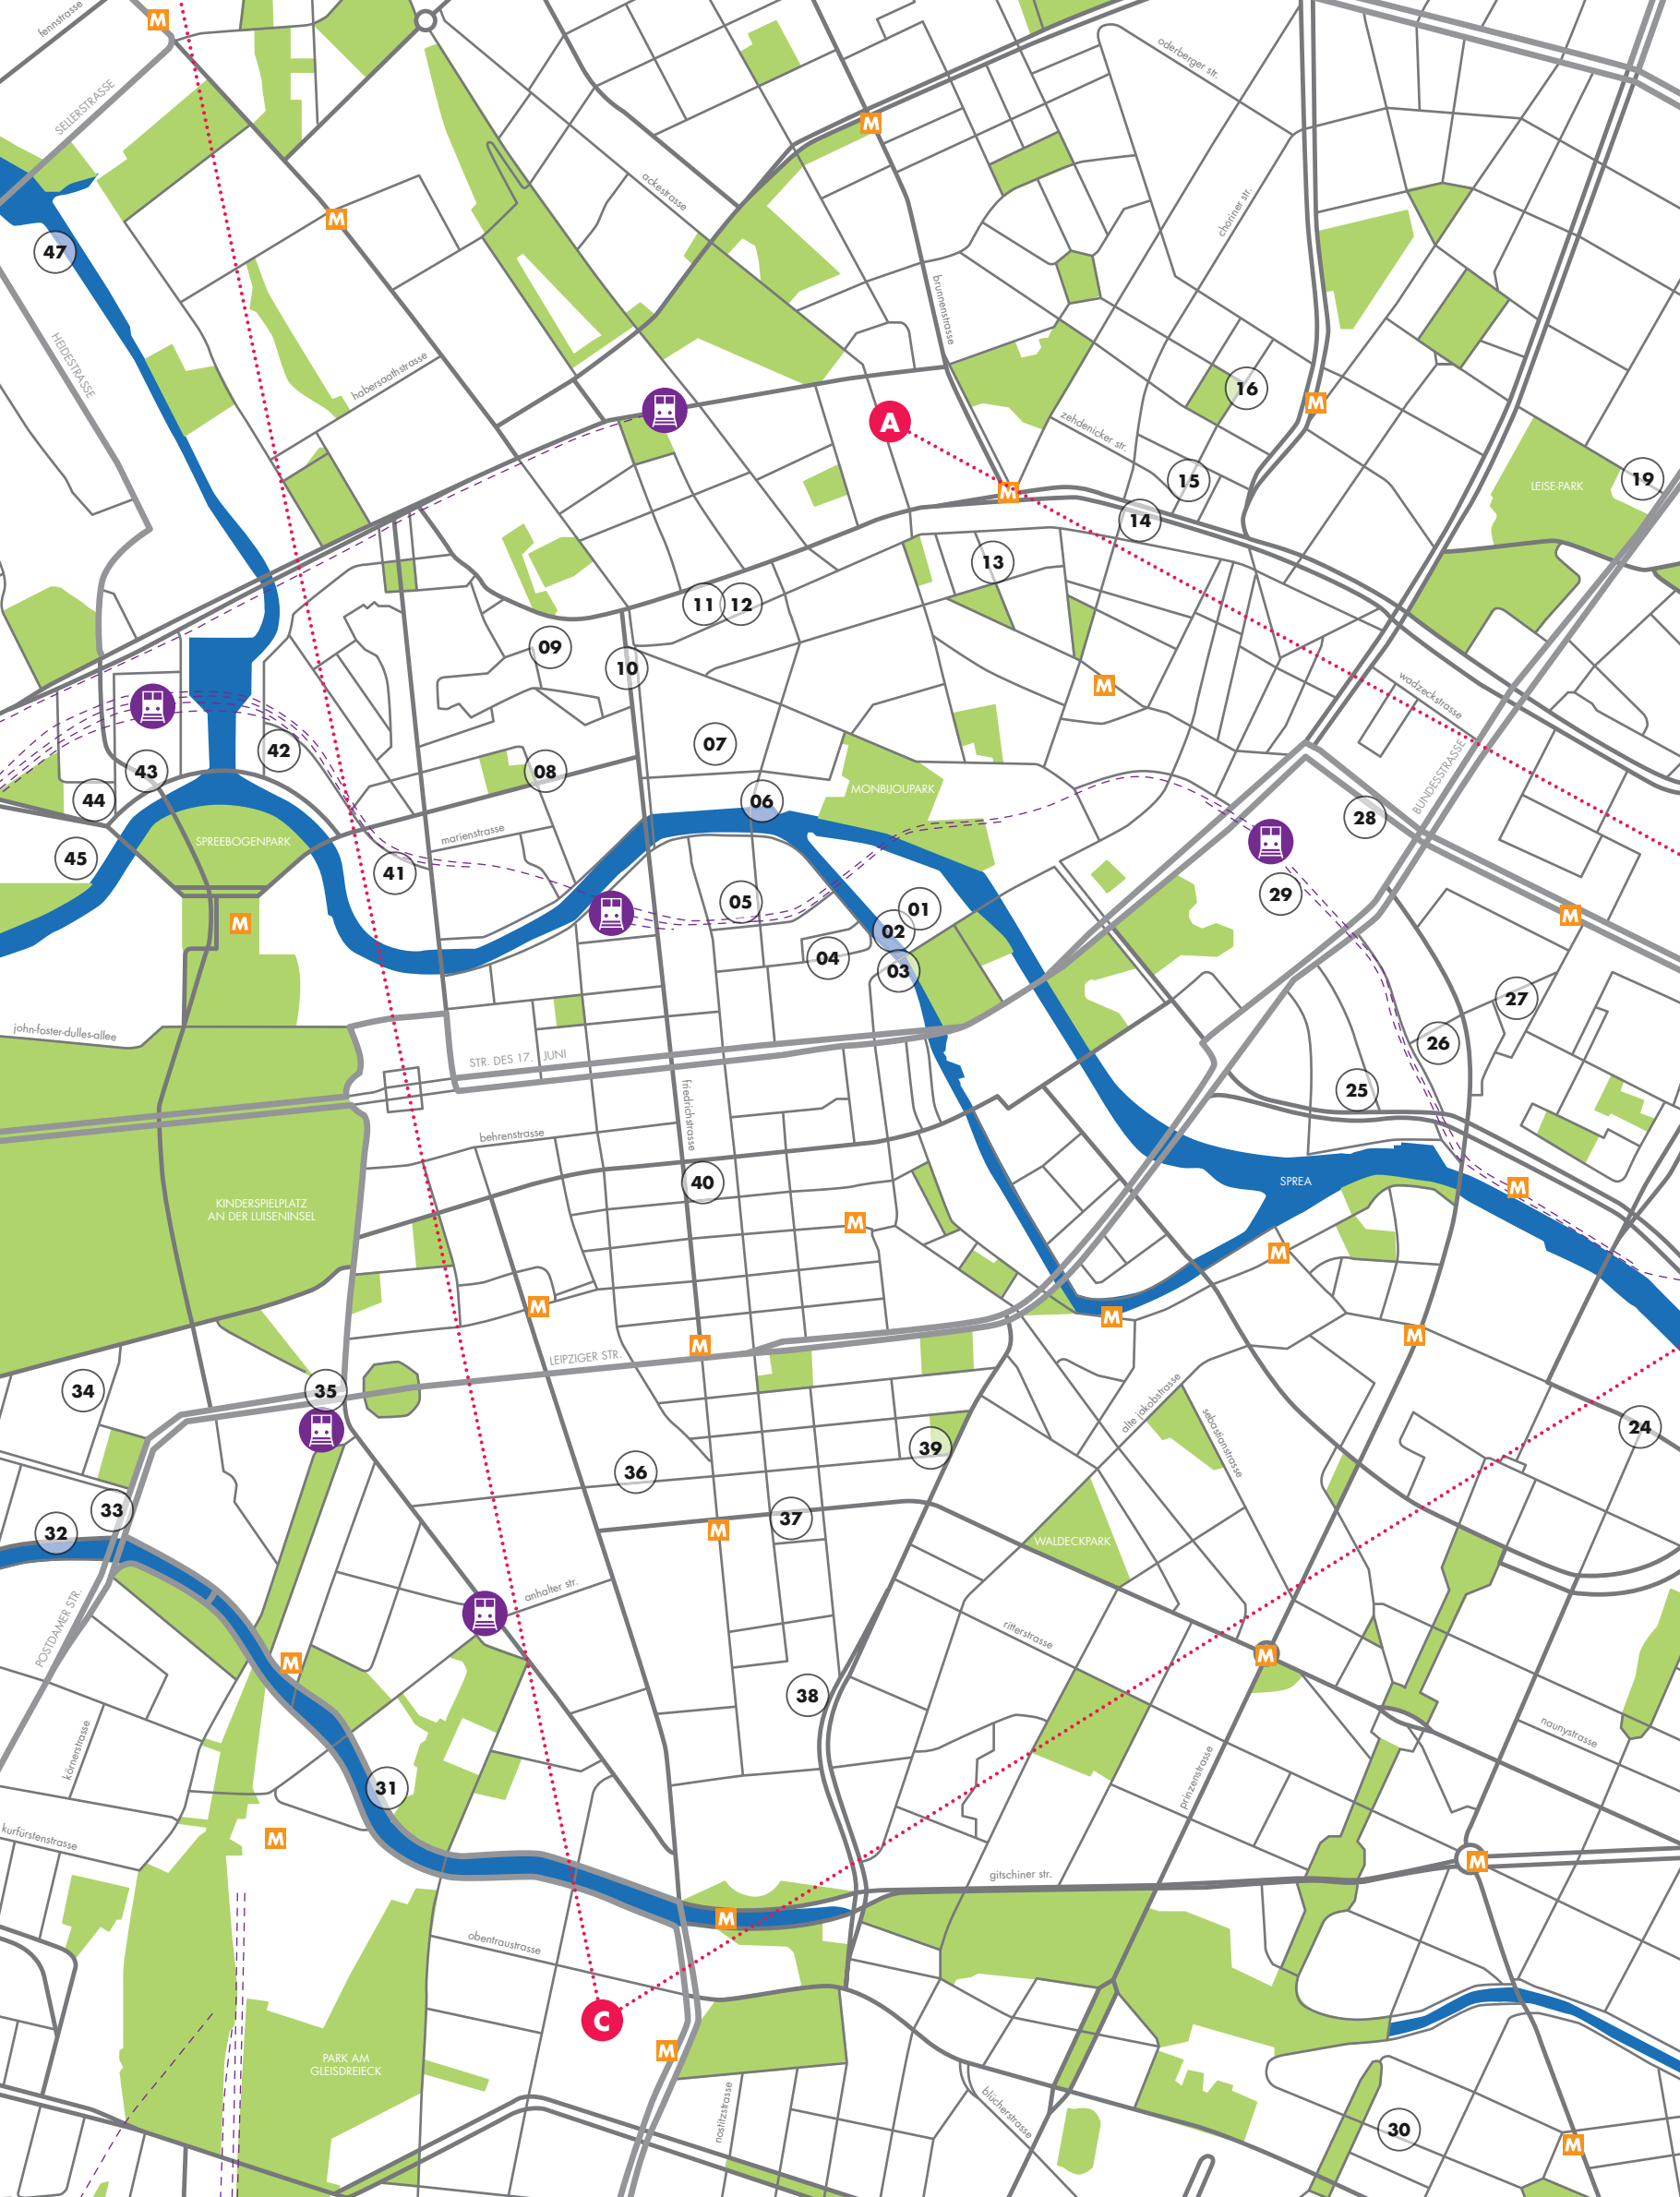

01

(A)
 project **Neues Museum**
 tipology **cultural**
 architect **David Chipperfield Architects/AMDL CIRCLE**
 realization **2003-2009**
 address **Bodestrasse 1-3, 10178**

02

(A)
 project **James Simon Galerie**
 tipology **cultural**
 architect **David Chipperfield Architects**
 realization **2019**
 address **Bodestrasse, 10178**