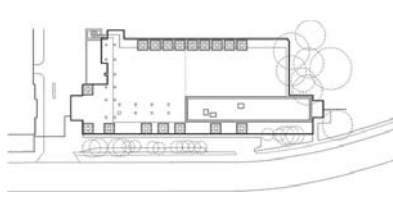

31

(C)
project **The Feuerle Collection cultural**
tipology **cultural**
architect **John Pawson**
realization **2017**
address **Hallesches Ufer 70, 10963**