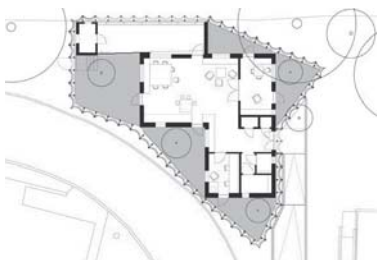

13

(B)
project hospital
architect
realization
address
Maggie's Wirral The Steve Morgan Foundation Building, The Clatterbridge Cancer Centre
Carmody Groarke
2013-2014
Clatterbridge Road, Bebington, Wirral, CH63 4JY, United Kingdom