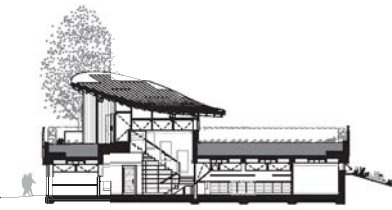

09

(B)
project hospital
architect
Maggie's Newcastle Freeman Hospital
Ted Cullinan of Cullinan Studio
realization
address
2012-2013
Melville Grove,
Newcastle upon Tyne
NE7 7NU, United Kingdom