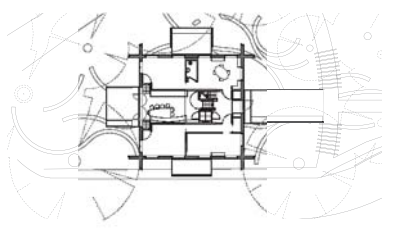

14

(B)
 project hospital
 architect
 realization
 address
Maggie's Nottingham City Hospital Campus Nottingham City Hospital
Piers Gough of CZWG Architects; Paul Smith Ltd (interior)
2010-2011
Hucknall Road, Nottingham NG5 1PH, United Kingdom