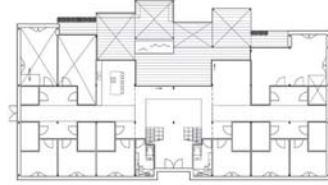

27

(D)
project **Maggie's Groningen University Medical Center Groningen**
hospital **in development**
architect **Marlies Rohmer**
realization **in development**
address **Hanzeplein 1, 9713 GZ Groningen, Netherlands**