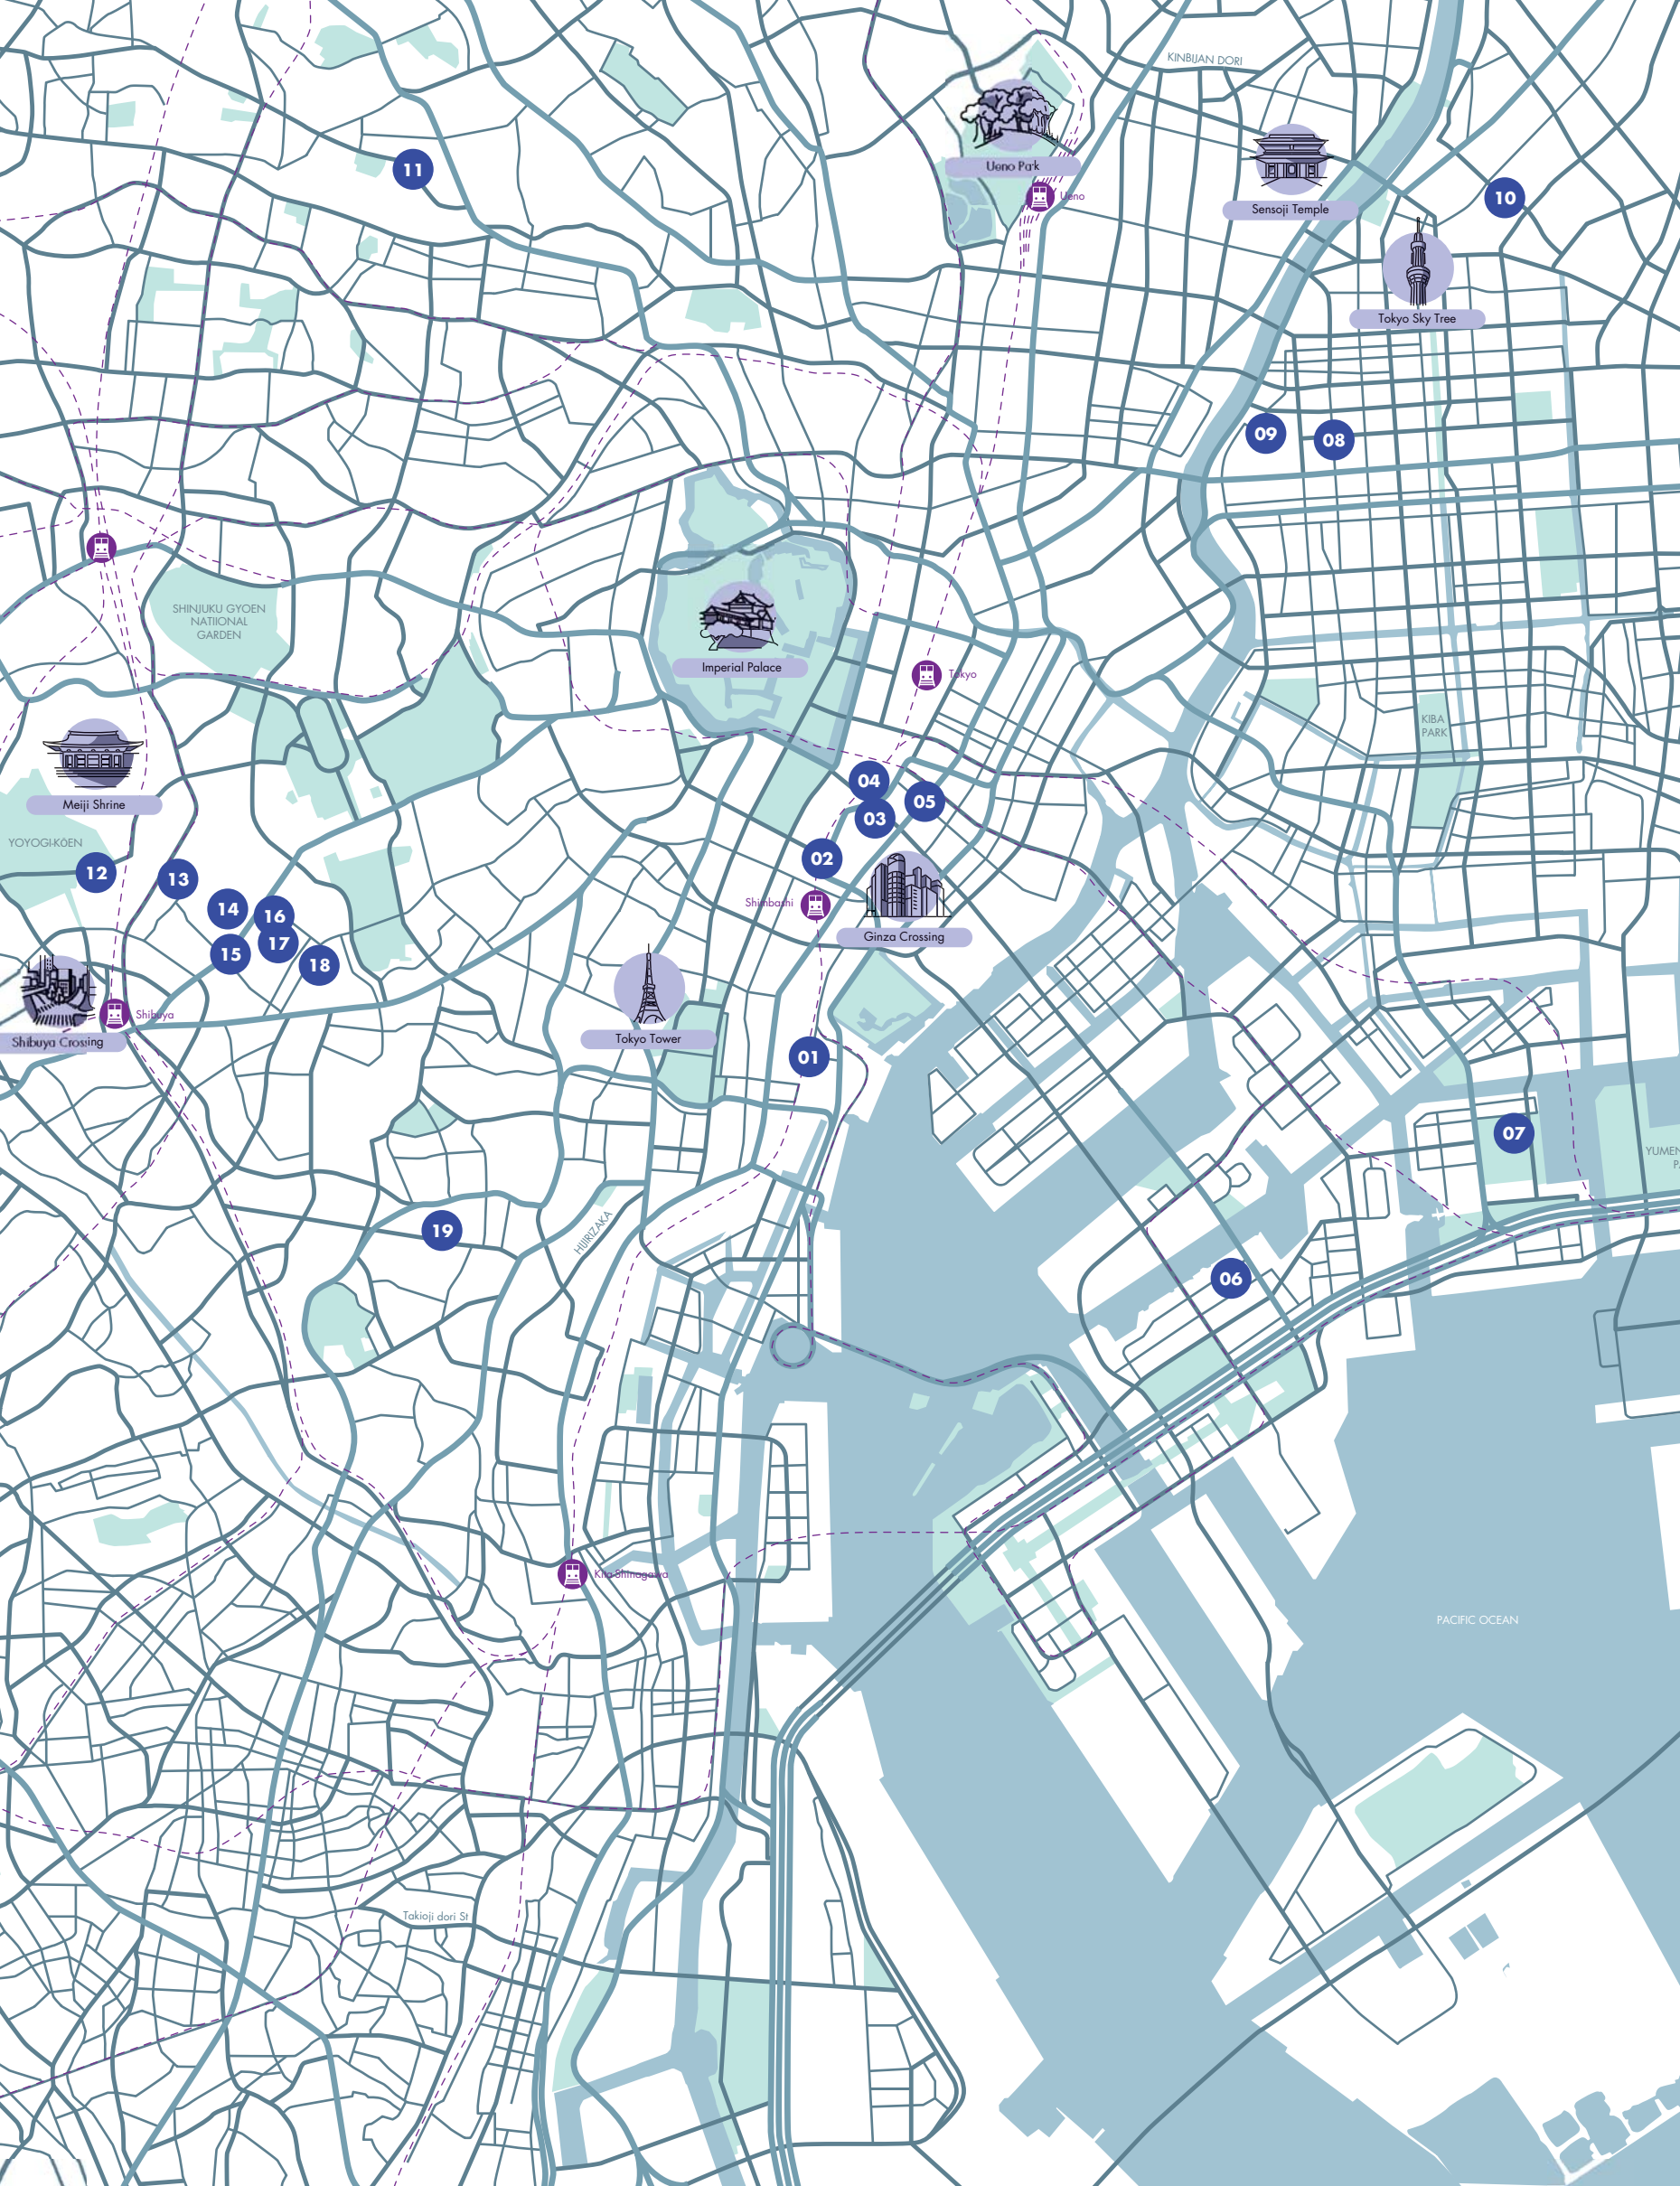

KINBUJAN DORI

Ueno Park

Sensoji Temple

Tokyo Sky Tree

11

10

09

08

SHINJUKU GYOEN NATIONAL GARDEN

Imperial Palace

Ueno

Meiji Shrine

YOYOGIKOEN

12

13

14

16

15

17

18

Shibuya Crossing

Shibuya

02

03

05

04

Shinjuku

Ginza Crossing

Tokyo Tower

01

07

06

19

HIBIZAKA

Kojimae

PACIFIC OCEAN

Takioji dori St