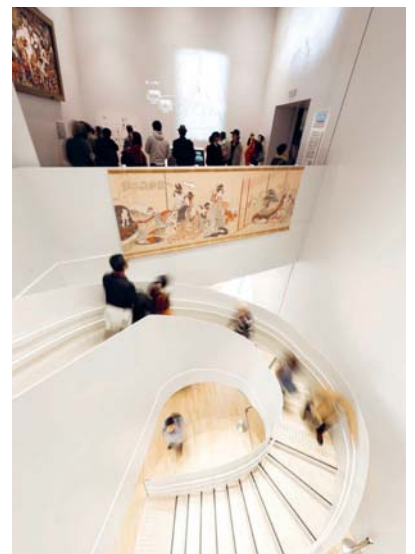

08

project **Sumida Hokusai
museum**
tipology
architect **Kazuyo Sejima**
realization **2017**
address **2 Chome-7-2
Kamezawa, Sumida
City, Tokyo 130-0014**