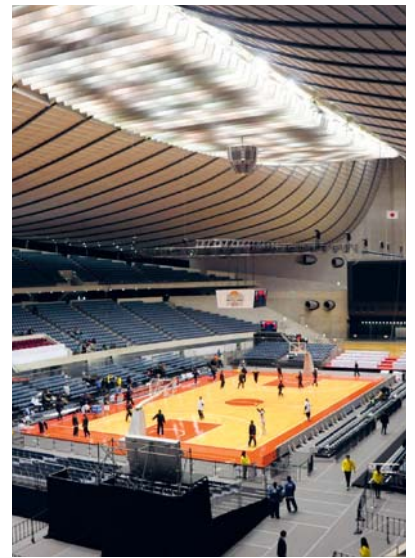

**12**

project **Yoyogi National**  
tipology **Gymnasium**  
architect **sport center**  
architect **Kenzo Tange**  
realization **1964**  
address **2 Chome-1-1 Jinnan,  
Shibuya City, Tokyo  
150-0041**