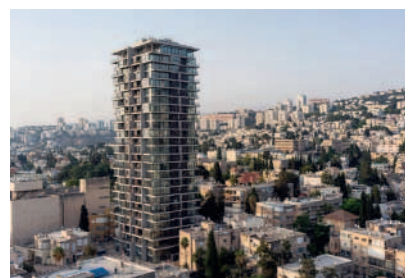

24

(B)
project **Ahad Ha'Am Tower residential**
tipology **Schwartz Besnosoff Architects**
architect **2021**
realization **Ahad Ha'Am, Haifa, Israel**
address