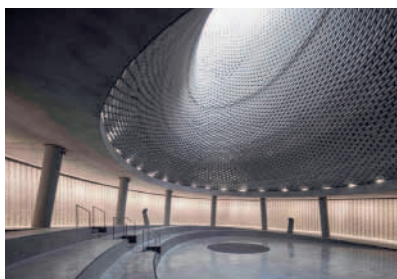

## 57

ⓓ  
 project **Mount Herzl Memorial Hall**  
 tipology **memorial**  
 architect **Kimmel Eshkolot Architects**  
 realization **2018**  
 address **Herzl Blvd 124-128, Jerusalem, Israel**