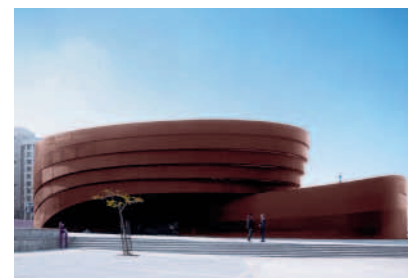

48

©
project
tipology
architect
realization
address
Design Museum Holon museum
Ron Arad Architects
2010
Pinkhas Eilon St 8, Holon, Israel