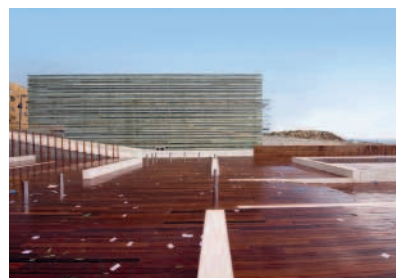

46

©
project
tipology
architect
realization
address
Peres Peace Centre museum
Studio Fuksas
2008
Kedem Street 132, Tel Aviv-Yafo, Israel