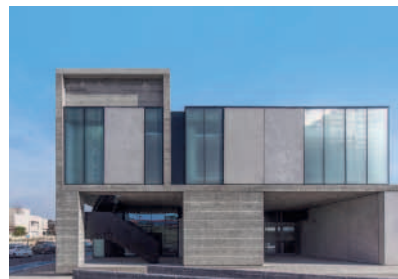

30

(C)

project **Theodor Herzl Center**
tipology **museum**
architect **Asaf Lerman**
realization **2019**
address **Herzliya, Israel**