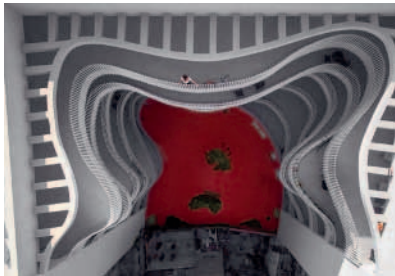

41

©
project
tipology
architect
realization
address
Fein 1 Central residential
HQ Architects
2021
Fein 1, Tel Aviv-Yafo, Israel