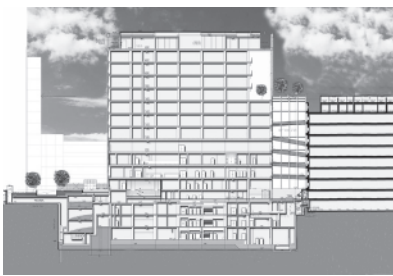

38

(C)
project **Sammy Ofer Heart Building hospital**
tipology architect **Sharon Architects & Ranni Ziss Architects**
realization address **2012 Weizmann, Tel Aviv-Yafo, Israel**