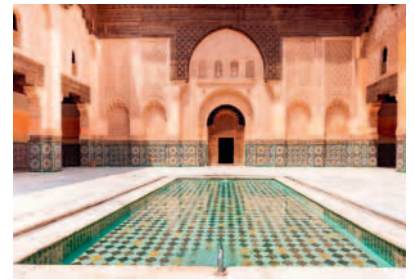

20

(A)
project **Ben Youssef Madrasa**
tipology **museum**
architect **Abdallah al-Ghalib (ordered by)**
realization **1565**
address **Rue Assouel**