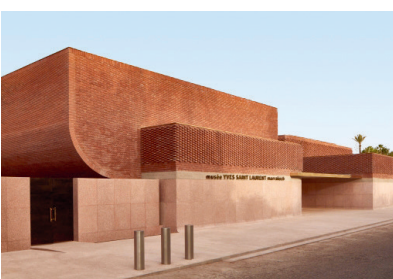

15

(A)
 project **Hôtel Marrakech**
 tipology **hotel**
 architect **Jasper Conran**
 realization **2016**
 address **41 Derb Lahcen ou Ali**

16

(A)
 project **Dar El Bacha museum**
 tipology **QUALALOU+CHOI**
 architect **2006**
 realization **Dar El Bacha, Rue Fatima Zahra**