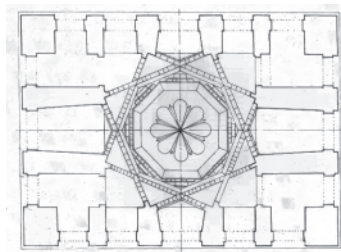

18

(A)
project **Koubba Ba'Adiyn**
tipology **museum**
architect **unknown**
realization **1117**
address **75 Derb Souk Cheria**