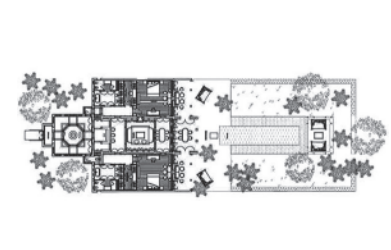

31

(C)

project **Selman Marrakech**
tipology **hotel**
architect **Jacques Garcia**
realization **2018**
address **Km 5, Route d'Amizmiz**