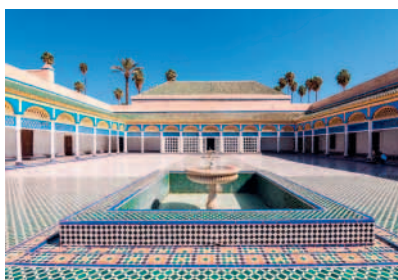

01

(A)
 project **Bahia Palace**
 typology **museum**
 architect **Muhammad al-Makki**
 realization **1867**
 address **J2C9+M6**

02

(A)
 project **El Badi Palace**
 typology **museum**
 architect **Ahmed el-Mansour**
 (ordered by)
 realization **1578**
 address **Ksibat Nhass**