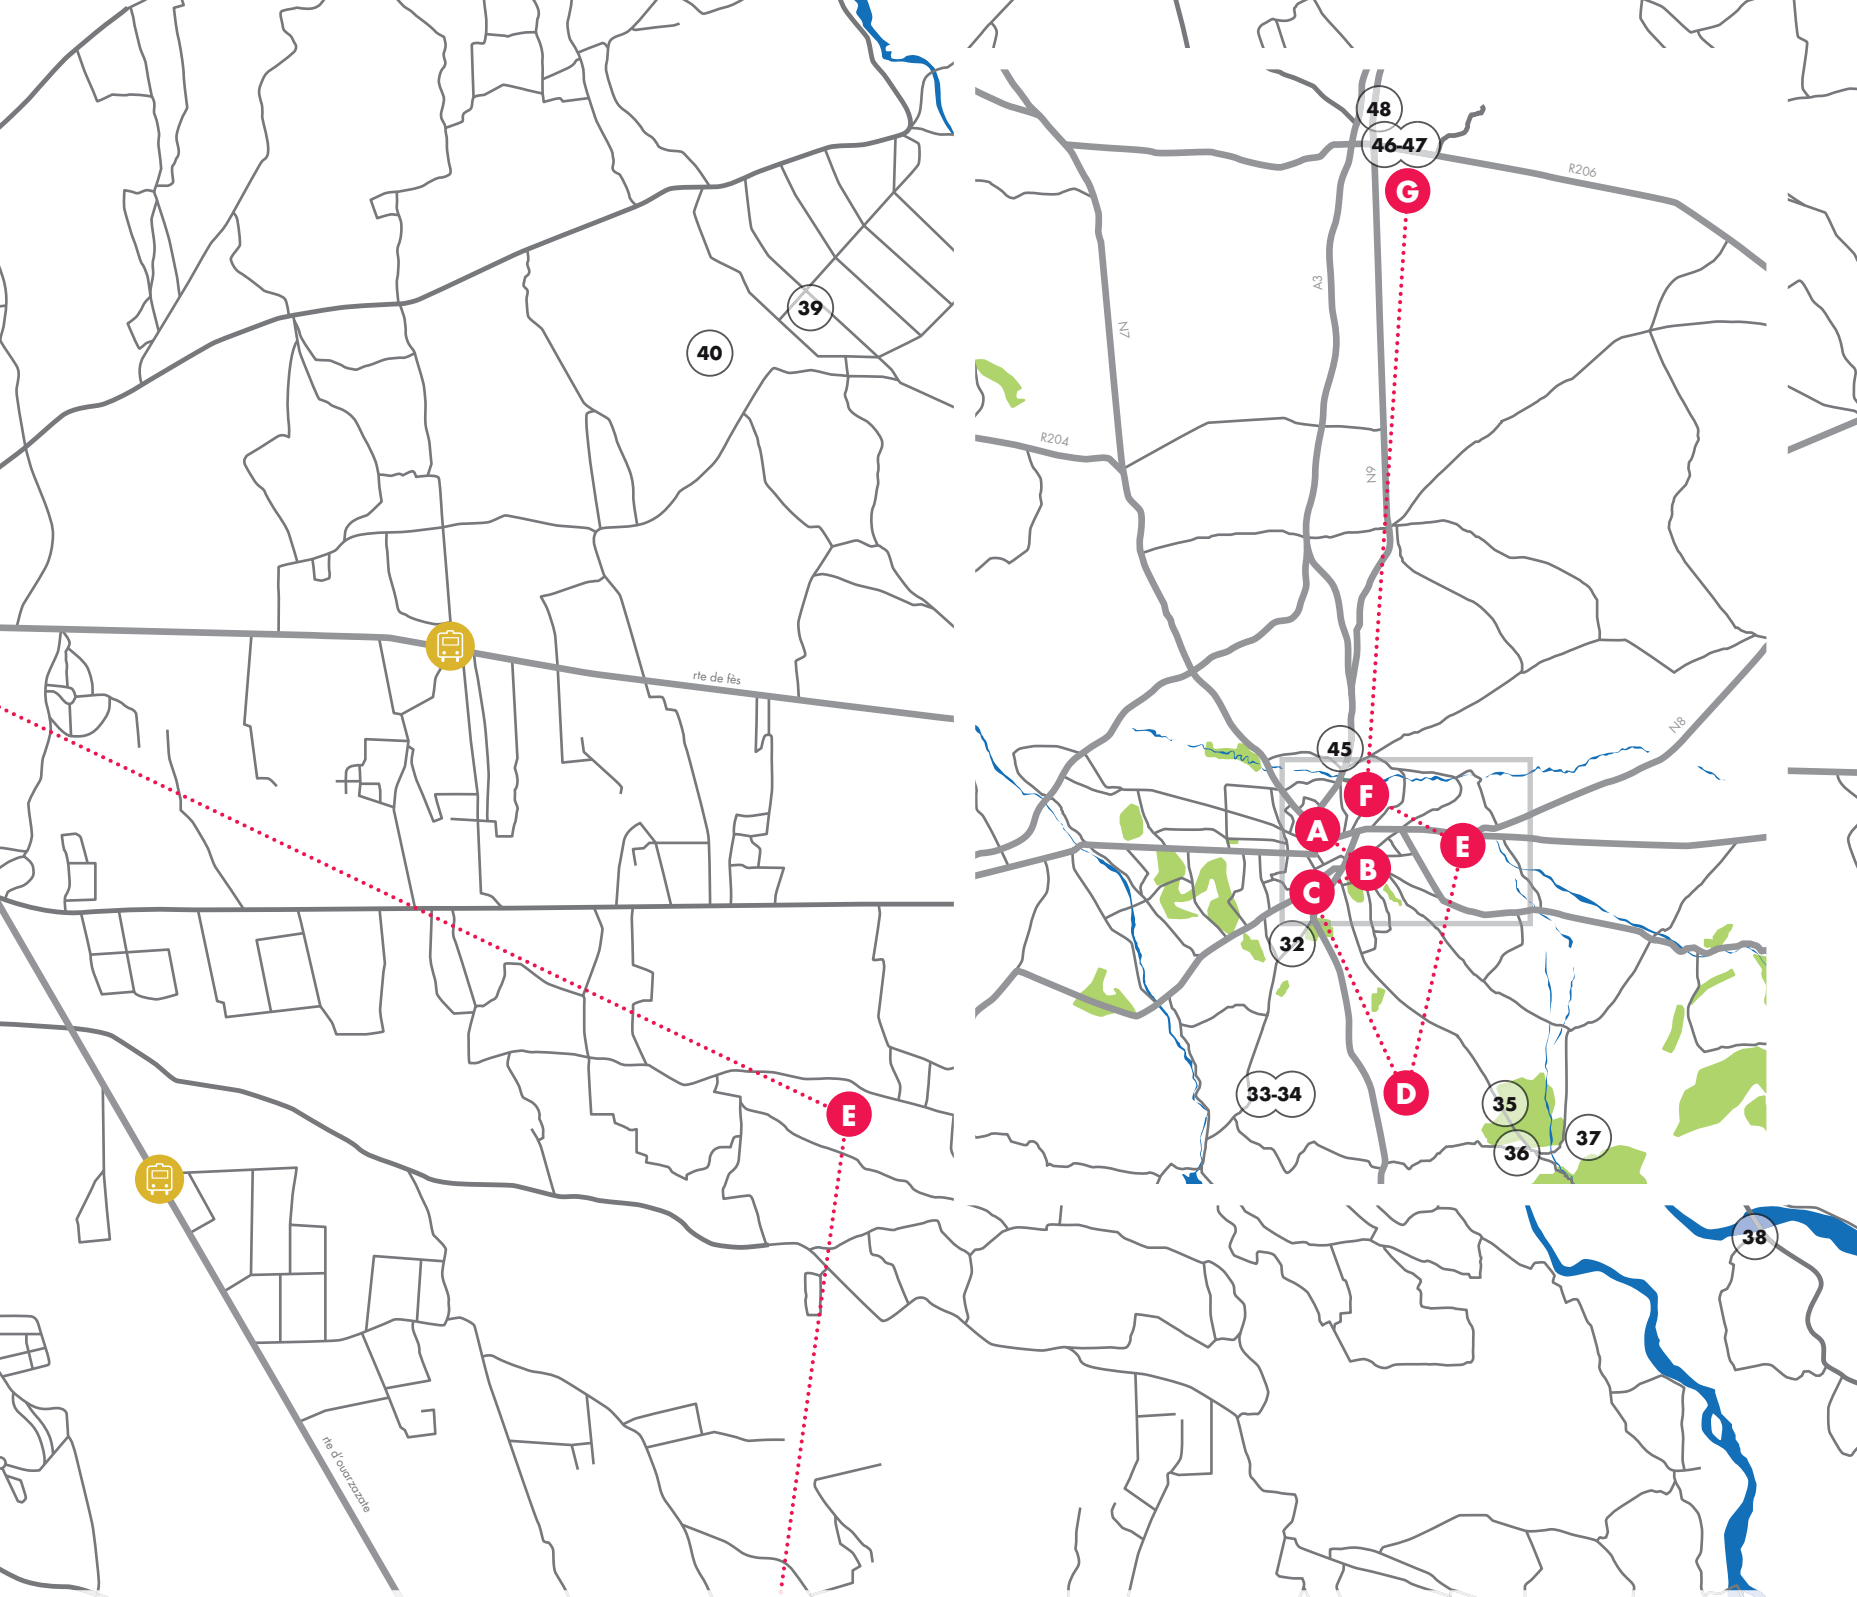

01. Bahia Palace, Muhammad al-Makki	15. Hôtel Marrakech, Jasper Conran	27. Rawabi Hotel, OUALALOU+CHOI	43. ÉSAV – École Supérieure des Arts
02. El Badi Palace, Ahmed el-Mansour	16. Dar El Bacha, OUALALOU+CHOI	28. Four Seasons Resort Marrakech, DL2A - Didier Lefort Architectes Associé	Visuels de Marrakech, Max Alioth
03. Kasbah Mosque, Yaqub al-Mansour (ordered by)	17. Le Jardin Secret, Tom Stuart-Smith, Andy Hamilton, Virginia Rossello, Karim El Achak	29. Menara Gardens, unknow	44. Villa Ouahidi, Alex Romano
04. La Mamounia, Henri Prost and Antoine Marchisio, Jacques Garcia	18. Koubba Ba'Adiy, unknow	30. Marrakesh Menara Airpor, E2A Architecture	45. Grand Stadium of Marrakech, Gregotti Associati International
05. Nobu Hotel Marrakech, Jacques Garcia, Mahmoud Slimane	19. Fondation Dar Bellarj, Susanna Biedermann, Max Alioth	31. Selman Marrakec, Jacques Garcia	46. Mohammed VI Polytechnic University, Ricardo Bofill Taller Architects
06. Koutoubia Mosque, unknow	20. Ben Youssef Madrasa, Abdallah al-Ghalib (ordered by)	32. Fobe Home, Guilhem Eustache	47. Data Center Benguerir, Ricardo Bofill Taller Architects
07. Co-Habitation, OUALALOU+CHOI	21. Dar El Qadi, Quentin Wilbaux	33. Villa T, Studio Beja Pujol	48. ReYard, Team Bosphorus from Turkey
08. Service Station, Jean-François Zevaco	22. Villa Loha, -H Atelier d'Architectures	34. Villa K, Studio KO	
09. Villa Oasis, Jacques Majorelle	23. Amanjena, Edward B. Tuttle	35. Anima Garden, André Heller	
10. Maison Brummell Majorelle, Bergendy Cooke, Amine Abouraoui	24. Mandarin Oriental, Pascal Desprez + Gilles & Boissier	36. Villa L'Ourika, Imaad Rahmouni	
11. Jardin Majorelle, Jacques Majorelle	25. MACAAL – Musée d'Art Contemporain Africain Al Maaden, Jean-François Bodin	37. Villa E, Studio KO	
12. Musée Pierre Bergé des Arts Berbères, Paul Sinoir	26. Agdal Gardens, 'Abd al-Mu'min (ordered by)	38. Montresso* Art Fondation, Virginia Rossello (extension)	
13. Yves Saint Laurent museum, Studio KO		39. Palais Namaskar, Imaad Rahmouni	
14. Centre for Training and Qualification, Abdelhakim Guilmi		40. Sahara Palace Marrakech, Stuart Church	
		41. Villa d'Ô, Studio Beja Pujol	
		42. Dar Sabra, AW²