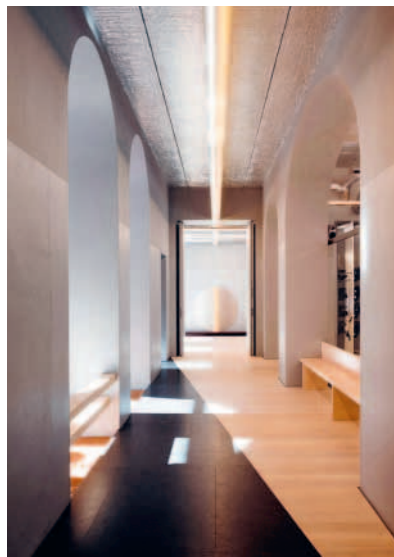

18

project **Kink Bar & Restaurant**
tipology **restaurant**
architect **Oliver Mansaray, Daniel
Scheppan**
realization **2020**
address **Schönhauser Allee 176,
10119**

19

project **Hagius**
tipology **wellness**
architect **Gonzalez Haase
Architects**
realization **2021**
address **Rosenthaler Str. 72,
10119**