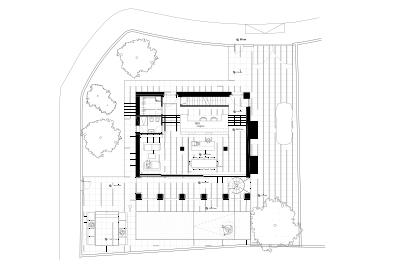

07

(A)
project
tipology **house**
architect **casatibuonsante**
realization **2021 - on going**
address **Via Giacomo Matteotti 10, Roccella Ionica, Italy**