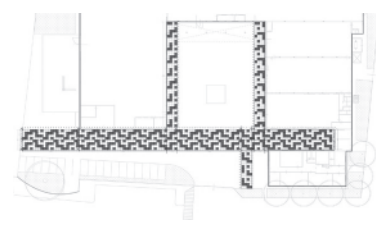

16

(A)
project
tipology **Mega Fabric permanent installation**
architect **ecòl**
realization **2021**
address **Via Bisenzio 88, Prato, Italy**