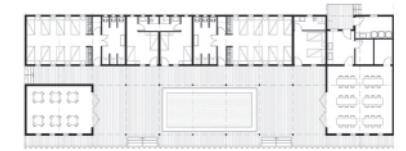

44

(D)

project
tipology
architect
realization
address

**School with
acommodation
in Nosy Be
school
aut aut architettura
2019
Hell-Ville, Nosy Be,
Madagascar**