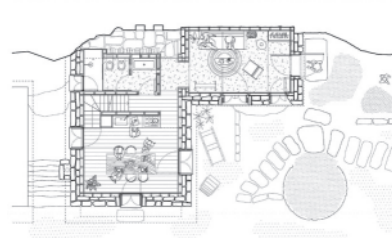

31

(A)

project
tipology
architect
realization
address
Casa Cinsc
refuge
ATOMAA
2018
Varzo, Verbano-Cusio-Ossola, Italy