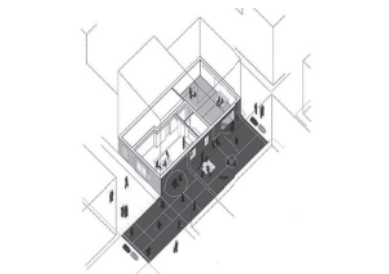

05

(A)
project
tipology **public**
architect **orizzontale**
realization **2020**
address **Via Campania 21, Riesi, Italy**