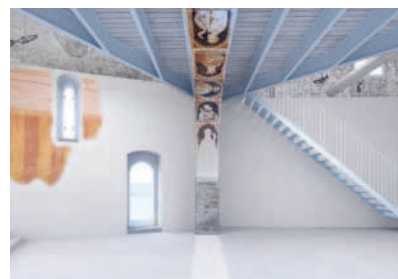

## 30

(A)

project  
tipology  
architect  
realization  
address  
**Ex Chiesa San Nicolao**  
**exhibition space**  
**Vitali Studio**  
**2020 - on going**  
**Via San Nicolao, Bellano, Italy**