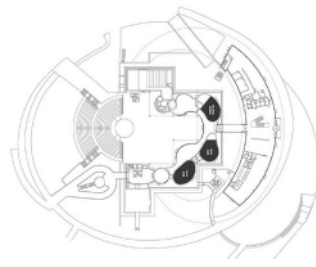

15

(A)
project
tipology **Pecci Edu exhibition space**
architect **Fosbury Architecture**
realization **2021**
address **V.le della Repubblica 277, Centro Pecci, Prato, Italy**