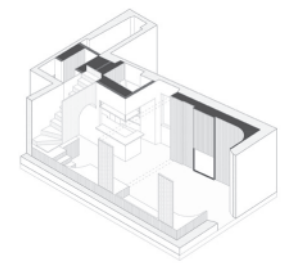

12

(A)
project
tipology **Casa M-U house**
architect **QuattroTerzi**
realization **2021**
address **Via dei Tosinghi 1, Florence, Italy**