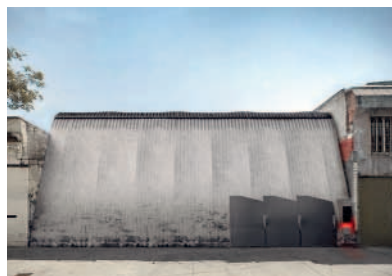

47

(G)

project
tipology
architect
realization
address

**Mubi Theatre
cinema
Armature Globale
2019 - on going
Calle Dr Erazo 174,
Doctores, Mexico City**