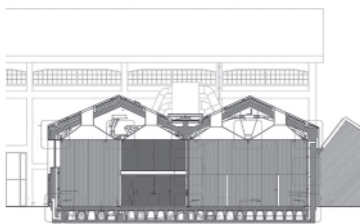

29

(A)

project
tipology
architect
realization
address
Farewell Facility
multifunctional space
zeno architetti
2019
Piazza Risorgimento 2, Carate Brianza, Italy