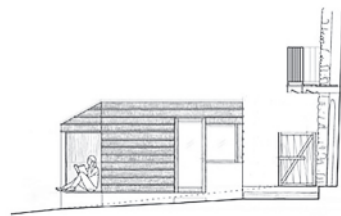

22

(A)
project **Wood and the dog refurbishment**
tipology **studio errante**
architect **architetture**
realization **2013**
address **Paesana, Cuneo, Italy**