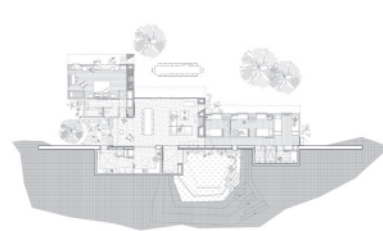

46

(F)

project
tipology
architect
realization
address

**Casa in una foresta di
eucalipti
house
ATOMAA
2015
Cachagua, Zapallar,
Valparaíso, Chile**