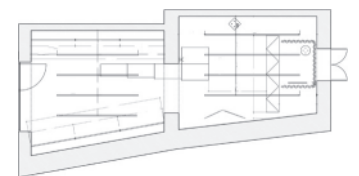

24

(A)
project **NMCFB retail**
tipology **NM3**
architect **2021**
realization **Via Atto Vannucci 10, Milan, Italy**
address