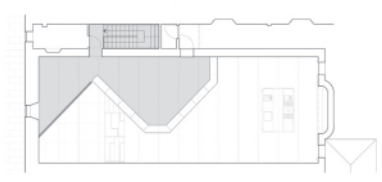

13

(A)
project
tipology **Officine Gullo showroom**
architect **Superspatial**
realization **2020**
address **Borgo Ognissanti 32, Florence, Italy**