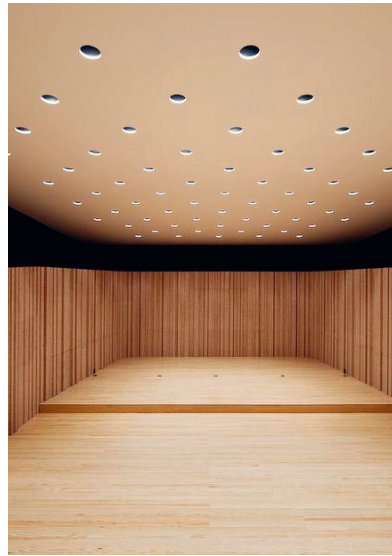

03

project **Lisbon polytechnic institute**
tipology **school**
architect **João Luís Carrilho da Graça Arquitectos**
realization **2008**
address **Campus de Benfica do Instituto Politécnico de Lisboa, 1500-651**