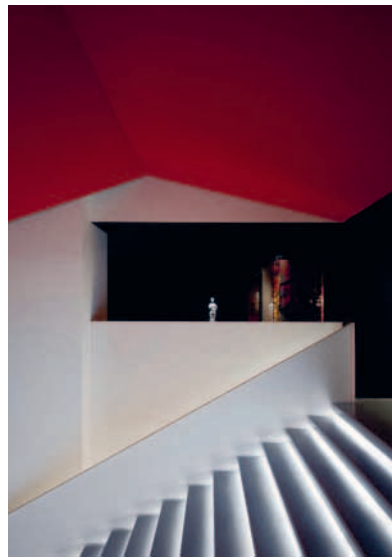

19

project **Fundação Oriente**
typology **Museum**
architect **Carrilho da Graça
Arquitectos**
realization **2008**
address **Doca de Alcantara
Norte, Av. Brasília,
1350-352**