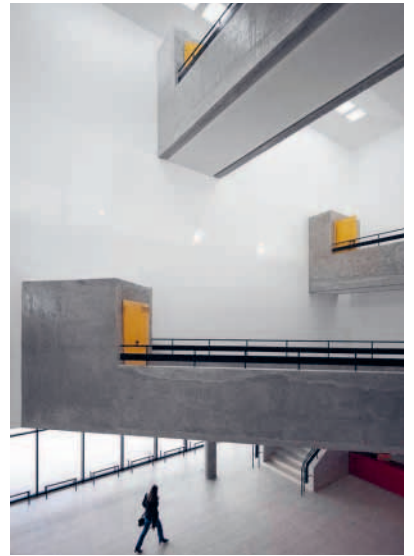

04

project **Rainha dona leonor high school**
tipology **school**
architect **Atelier dos Remédios**
realization **2011**
address **R. Maria Amália Vaz de Carvalho 20, 1700-330**