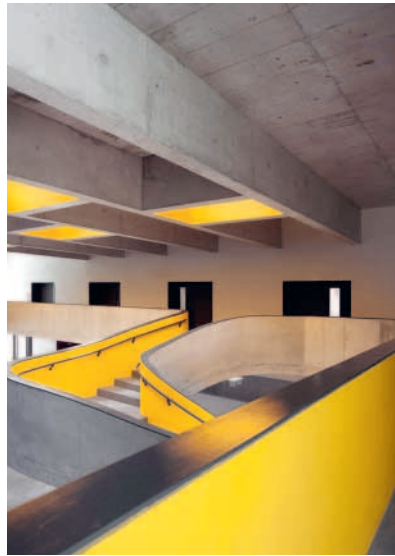

02

project **Braamcamp Freire school**
tipology **school**
architect **CVDB arquitectos**
realization **2012**
address **R. Dr. Gama Barros 2, 1675-175 Odivelas**