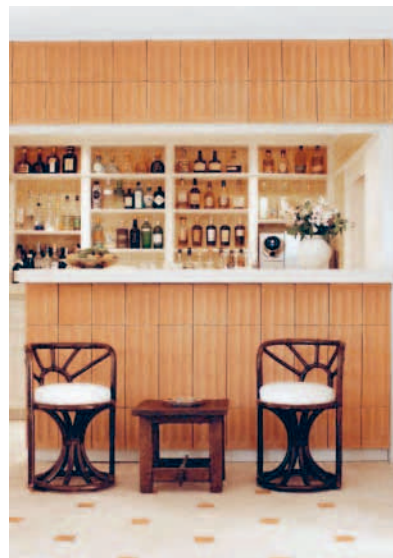

19

project **Hôtel La Bastide**
tipology **hotel**
architect **Jessica Barouch**
realization **2022**
address **Route des Carles, Saint-Tropez**