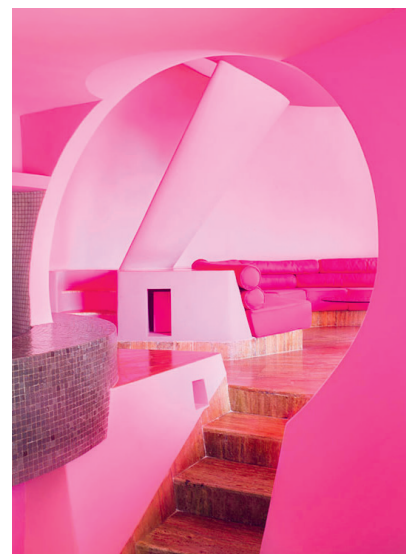

16

project **Maison Bernard**
tipology **house museum**
architect **Antti Lovag / Odile**
Decq
realization
address **1984 / 2016**
Port-la-Galère, Théoule-
sur-Mer