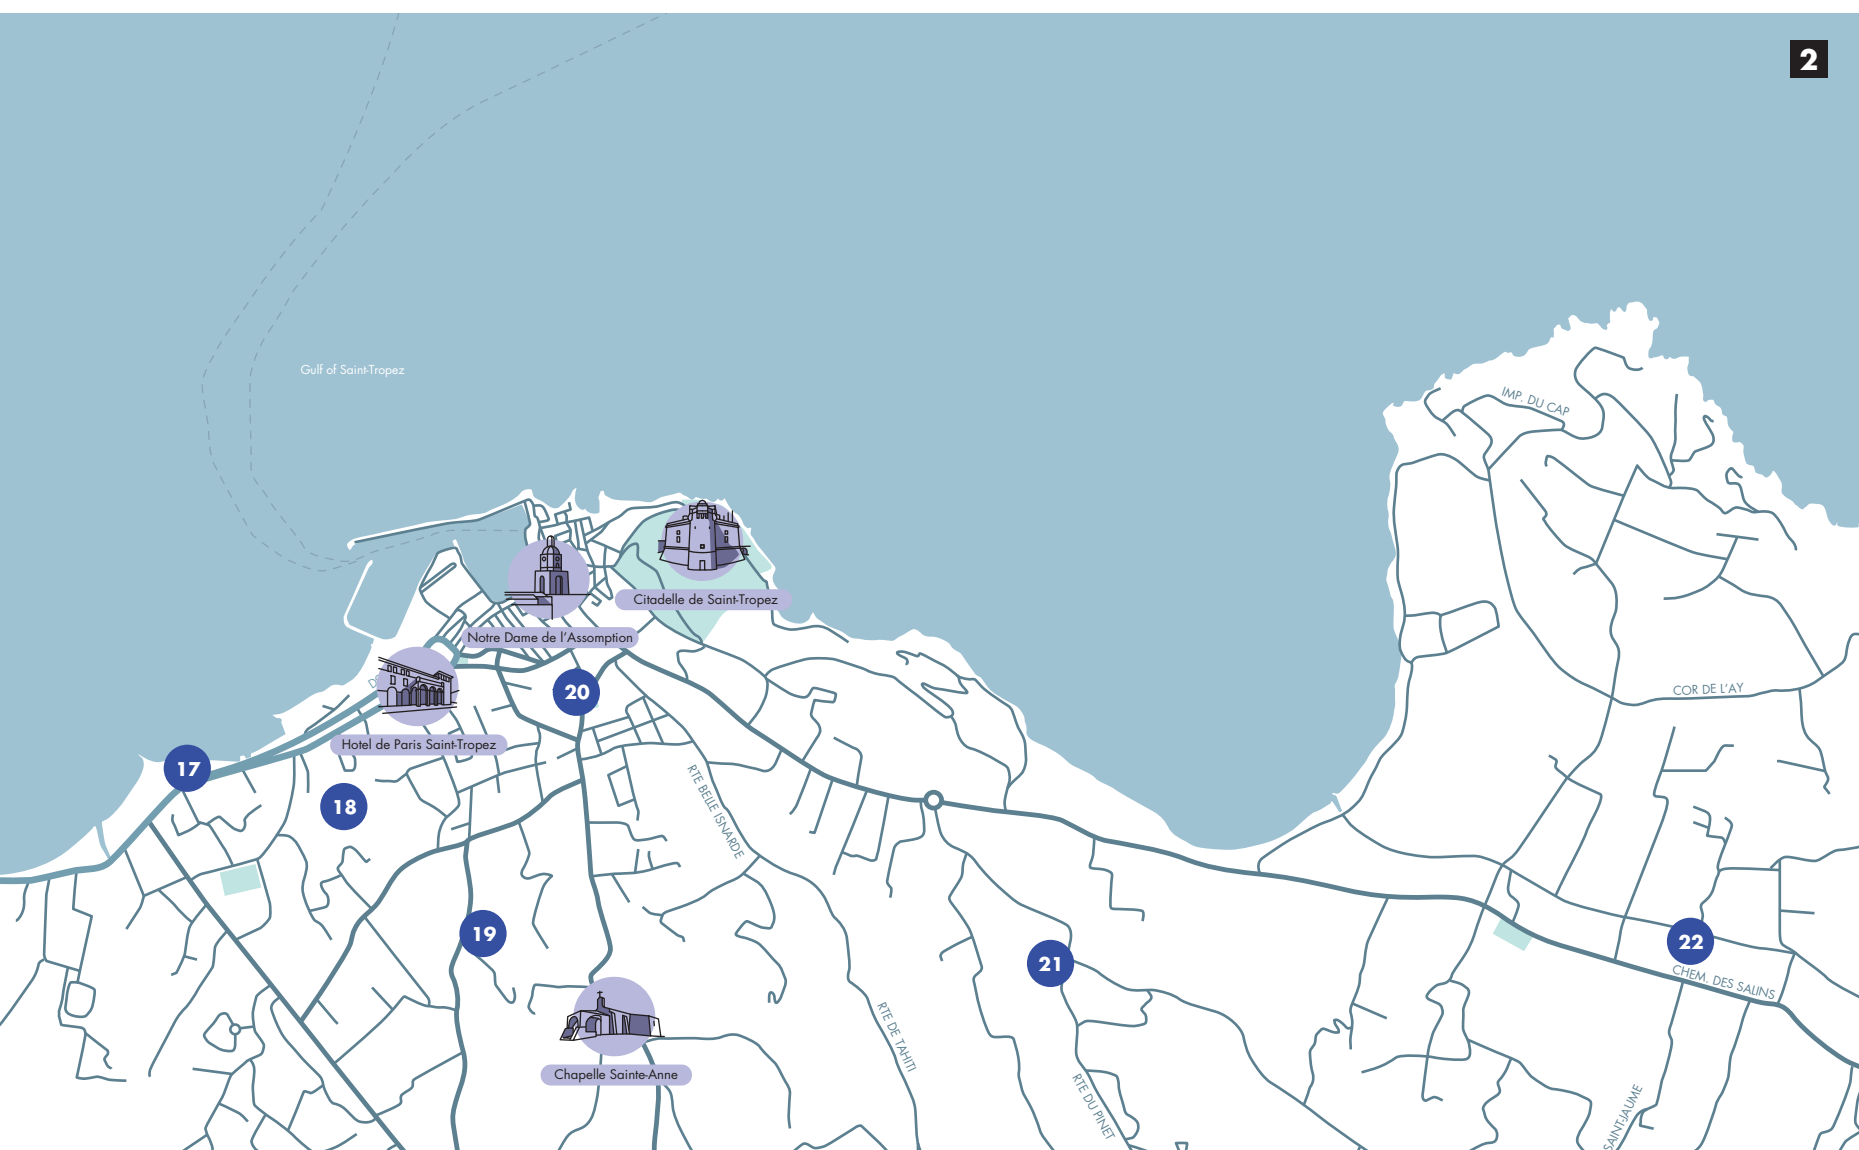

16

MEDITERRANEAN SEA

Gulf of Saint-Tropez

2 Saint - Tropez

23

24

01

project **Le Cabanon**
tipology **museum**
architect **Le Corbusier**
realization **1952**
address **Av. le Corbusier, Roquebrune-Cap-Martin**

02

project **Eileen Gray's E-1027**
tipology **museum**
architect **Eileen Gray, Jean Badovici**
realization **1929**
address **Sent. Massolin, Roquebrune-Cap-Martin**

03

project **Maybourne Riviera**
tipology **hotel**
architect **Jean-Michel Wilmotte**
realization **2022**
address **1551 Route de la Turbie, Roquebrune-Cap-Martin**