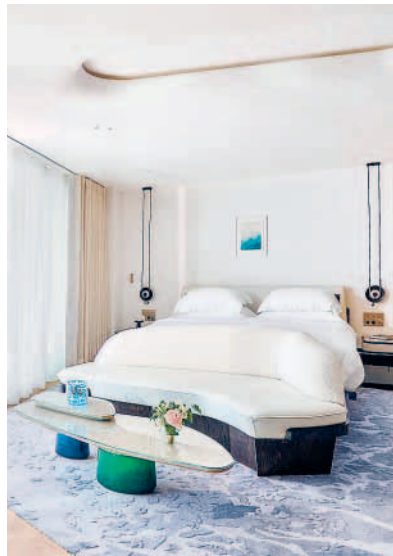

02

project **Eileen Gray's E-1027**
tipology **museum**
architect **Eileen Gray, Jean Badovici**
realization **1929**
address **Sent. Massolin, Roquebrune-Cap-Martin**

03

project **Maybourne Riviera**
tipology **hotel**
architect **Jean-Michel Wilmotte**
realization **2022**
address **1551 Route de la Turbie, Roquebrune-Cap-Martin**