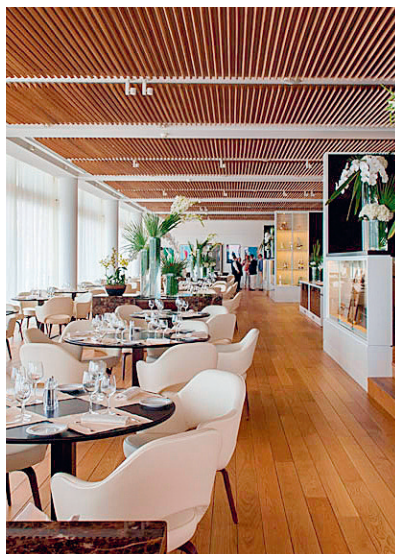

06

project **Yacht Club de Monaco**
tipology **club**
architect **Foster + Partners**
realization **2014**
address **Quai Louis II, Monaco**

07

project **Exedra Nice Hotel**
tipology **Wellness Centre**
architect **spa**
architect **Simone Micheli**
realization **2008**
address **12 Bd Victor Hugo, Nice**