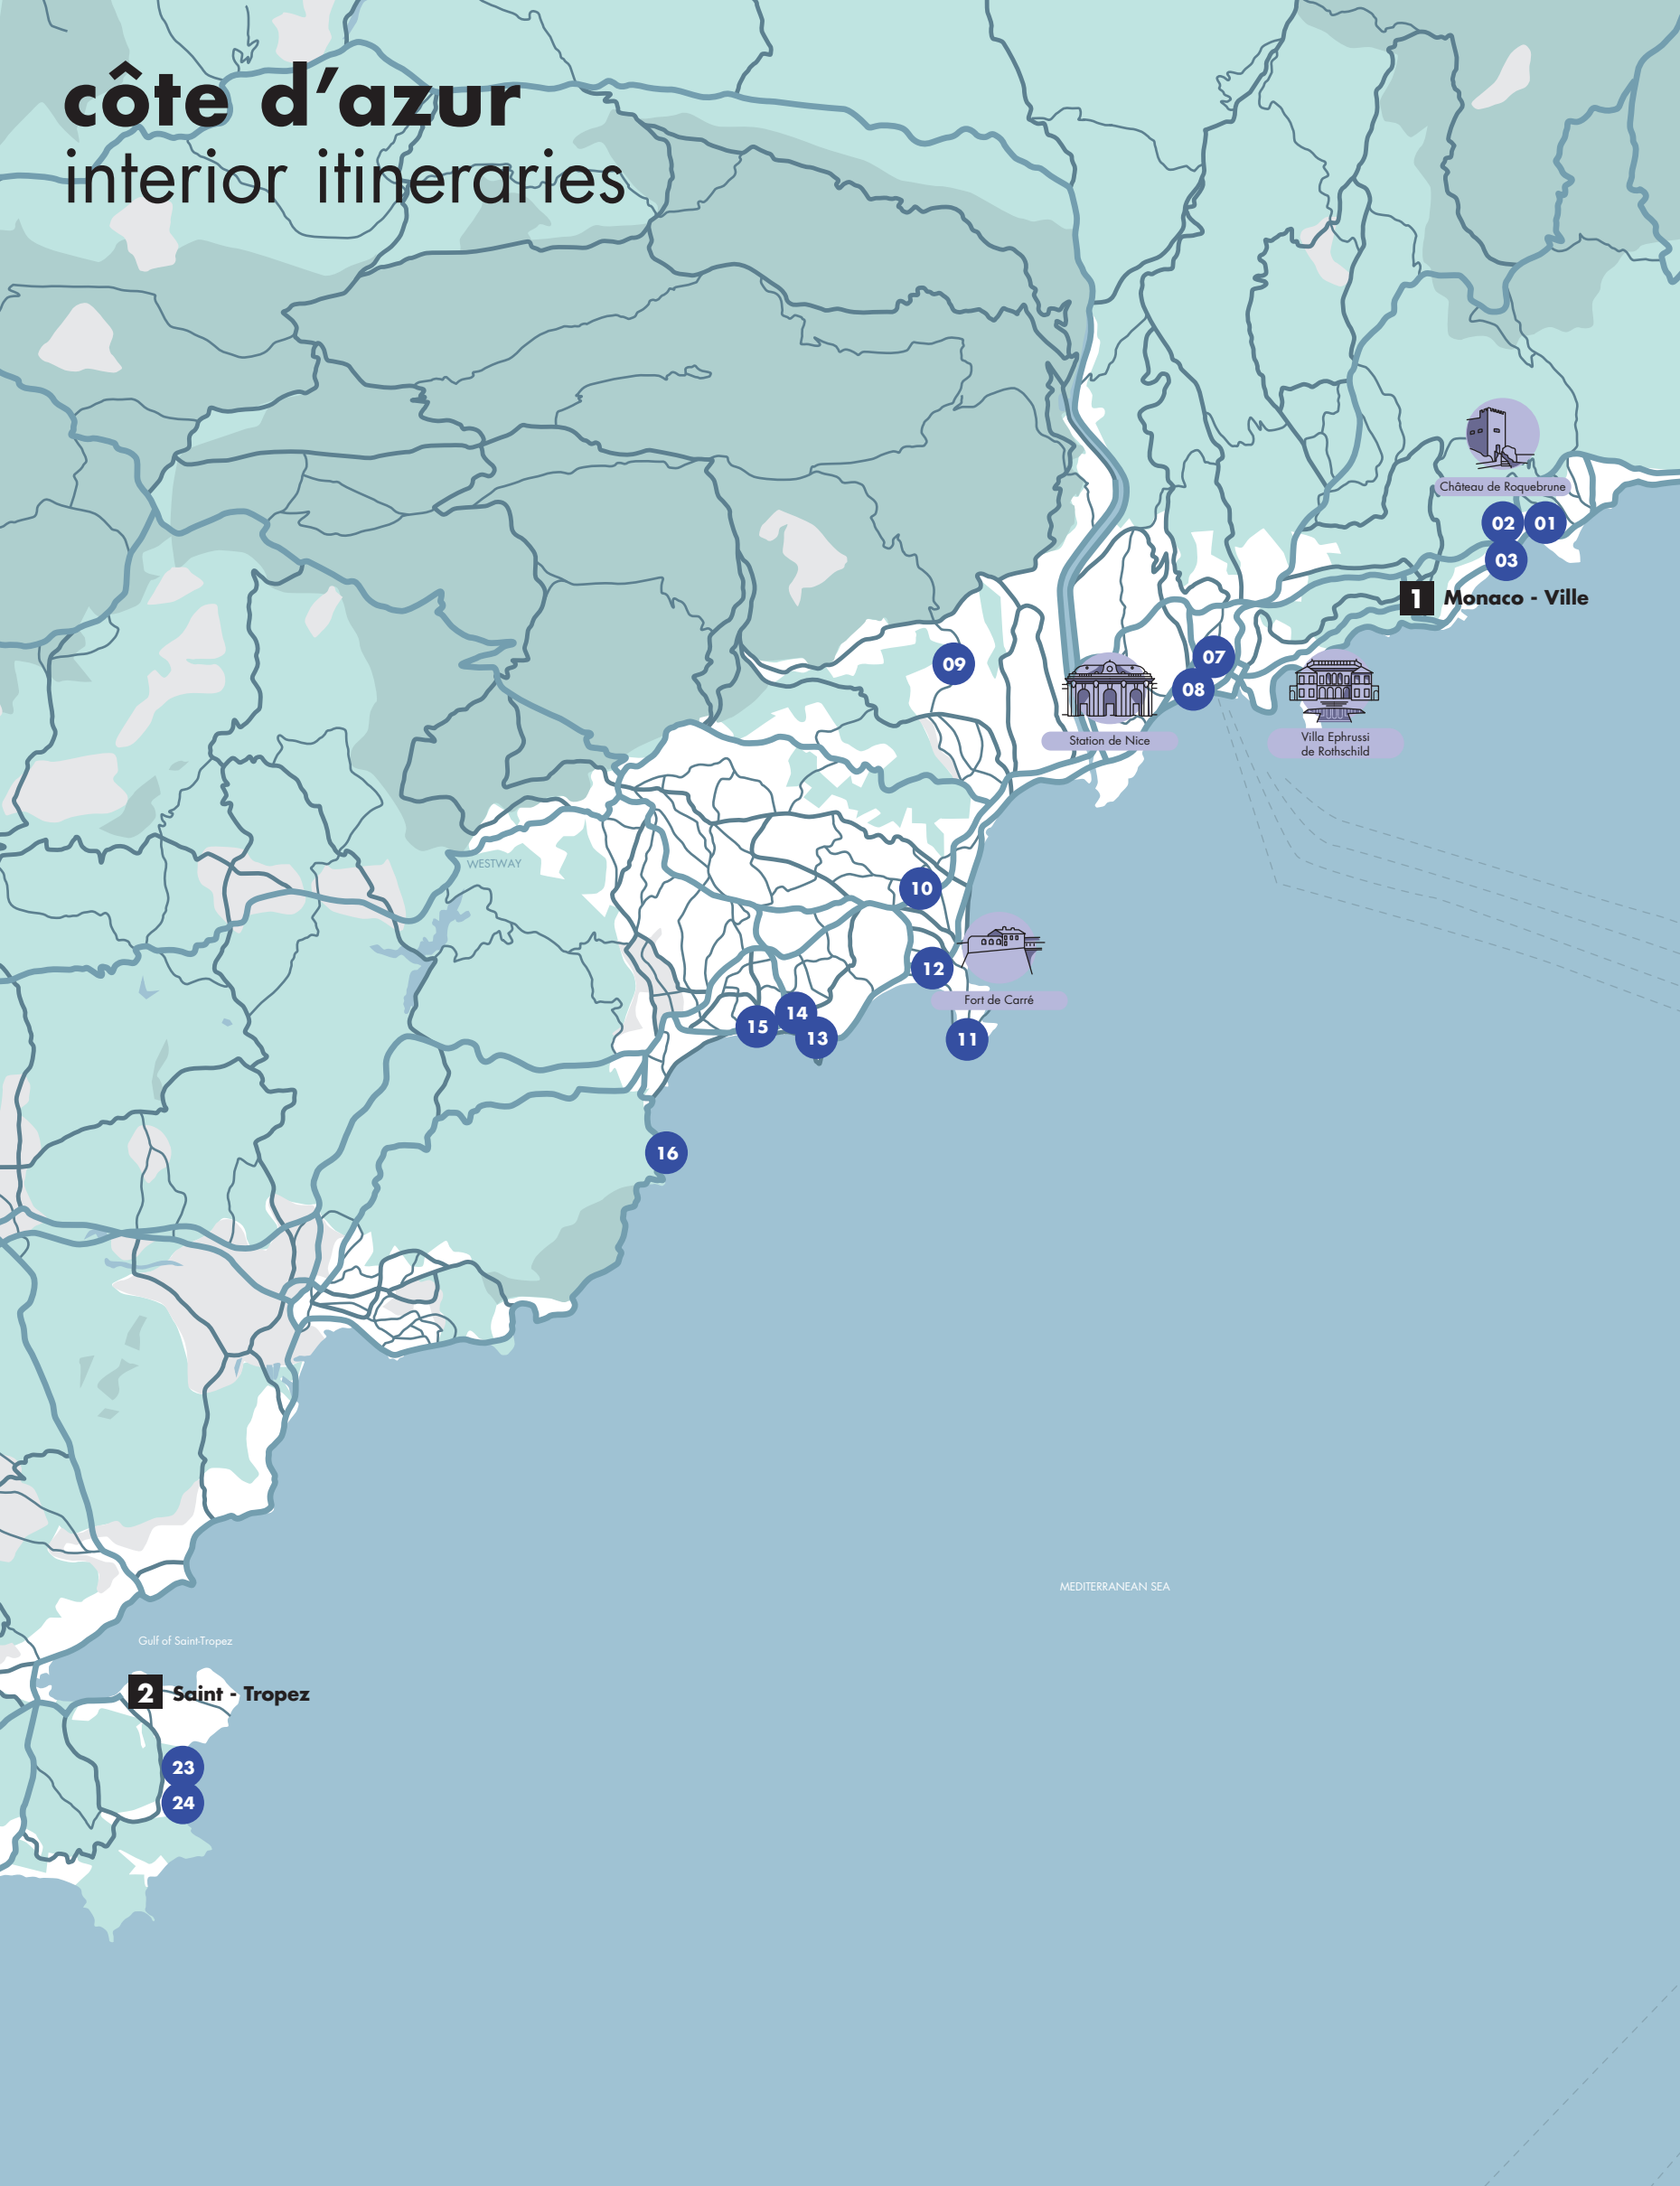

côte d'azur

interior itineraries

Château de Roquebrune

02 01
03

1 Monaco - Ville

Station de Nice

Villa Ephrussi de Rothschild

09

07
08

10

Fort de Carré

12

15

14

13

11

16

MEDITERRANEAN SEA

Gulf of Saint-Tropez

2 Saint - Tropez

23

24

01

project **Le Cabanon**
tipology **museum**
architect **Le Corbusier**
realization **1952**
address **Av. le Corbusier, Roquebrune-Cap-Martin**

02

project **Eileen Gray's E-1027**
tipology **museum**
architect **Eileen Gray, Jean Badovici**
realization **1929**
address **Sent. Massolin, Roquebrune-Cap-Martin**

03

project **Maybourne Riviera**
tipology **hotel**
architect **Jean-Michel Wilmotte**
realization **2022**
address **1551 Route de la Turbie, Roquebrune-Cap-Martin**