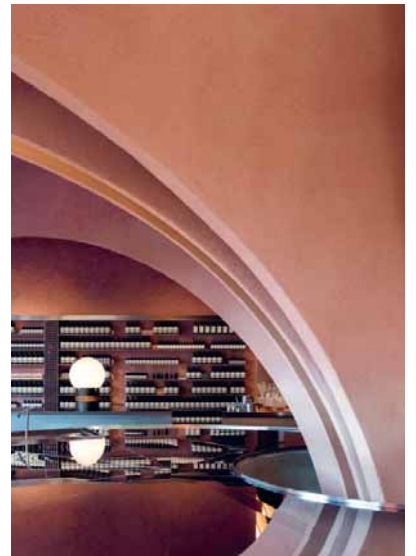

04

project **Aesop**
tipology **store**
architect **Snøhetta**
realization **2017**
address **22-24 Duke of York Square**