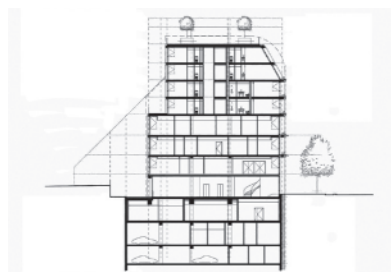

30

ⓒ

project **Villa M**
tipology **mixed use**
architect **Triptyque Architecture**
realization **2021**
address **Boulevard Pasteur**