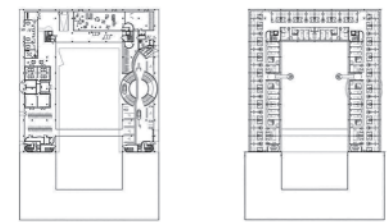

46

Ⓓ

project **Campus di Paris-Saclay**
tipology **campus**
architect **Bruther+Baukunst**
realization **2021**
address **3 Rue Joliot Curie 2e ét, 91190 Gif-sur-Yvette**