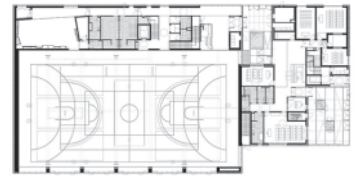

# 04

Ⓐ

project **rue Paul Meurice sport center**  
 tipology **sport center**  
 architect **Scape**  
 realization **2015**  
 address **28 Rue Paul-Meurice, 75020**