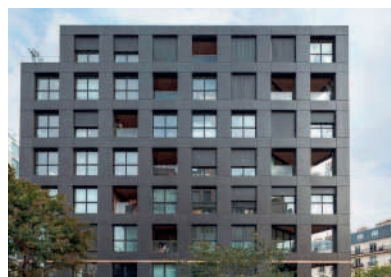

## 15

Ⓐ

project **40 housing units**  
 tipology **residential**  
 architect **LAN**  
 realization **2014**  
 address **43 Rue de la Félicité, 75017**