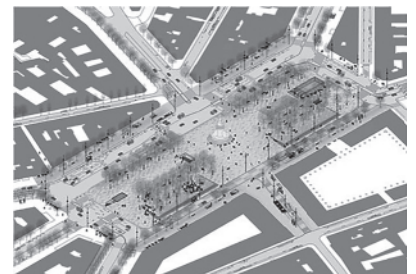

08

Ⓐ

project **Place de la République public space**
tipology **public space**
architect **TVK**
realization **2013**
address **Place de la République**