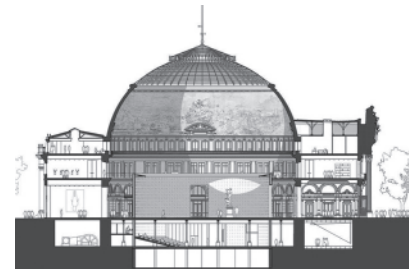

12

Ⓐ

project **Bourse de Commerce - Pinault Collection**
tipology **museum**
architect **Tadao Ando - Architects & Associates**
realization **2021**
address **2 Rue de Viarmes, 75001**