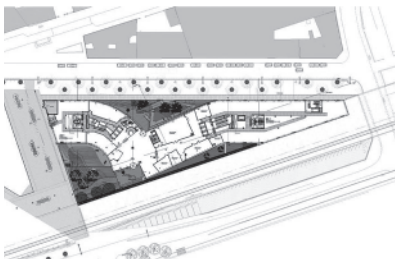

### 38

©

project **Pushed Slab**  
 tipology **office**  
 architect **MVRDV**  
 architect **2014**  
 realization **1-11, Rue Brillat-**  
 address **Savarin**