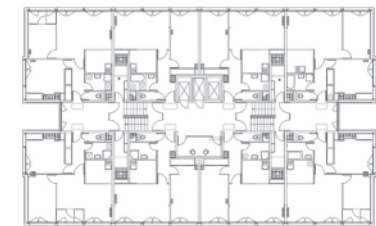

21

(A)

project **Torre Bois-le-Prêtre residential**
tipology **Lacaton & Vassal**
architect **2011**
realization **10 Rue Pierre Rebière, 75017**
address