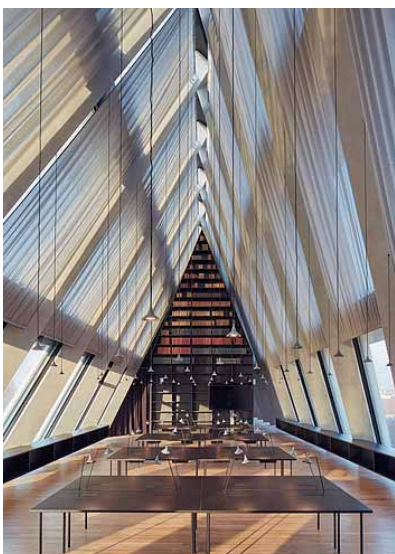

20

project **Marsotto Milano Showroom**  
tipology **retail**  
architect **Nendo**  
realization **2020**  
address **Largo Claudio Treves, 2**

21

project **Feltrinelli library**  
tipology **library**  
architect **Herzog & de Meuron**  
realization **2015**  
address **Viale Pasubio, 5**