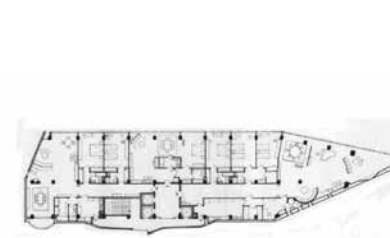

07

(A)
project **La Nave office**
tipology **office**
architect **Luigi Moretti (Park associati)**
realization **2021**
address **Corso Italia, Milan**