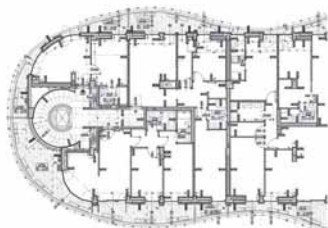

22

(A)

project
tipology
architect
realization
address

Alserio 10
residential
Asti Architetti
2021
Via Alserio 10, Milan