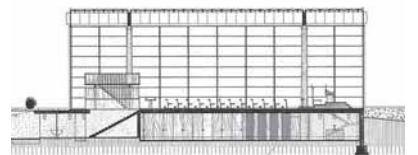

32

(B)

project
tipology
architect
realization
address

**Chiesa di Nostra
Signora della
Misericordia
church
Angelo Mangiarotti
(Giulio Barazzetta +
SBG architetti)
2016
Via Conciliazione 22,
Baranzate, Milan**