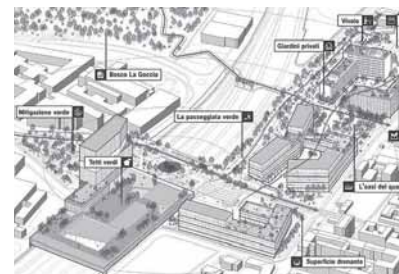

24

(A)

project
tipology
architect
realization
address

MoLeCoLa
residential
Park associati
under construction
Milano Nord Bovisa,
Milan