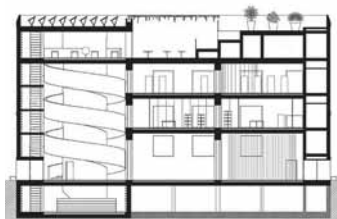

19

(A)

project
tipology
architect
realization
address

House of Memory
museum
Baukuh
2015
Via Confalonieri 14,
Milan