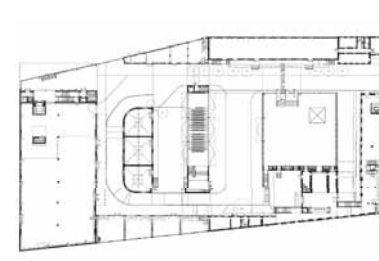

03

(A)
project **Fondazione Prada cultural centre**
tipology **office**
architect **OMA**
realization **2015-2019**
address **L.go Isarco 2, Milan**