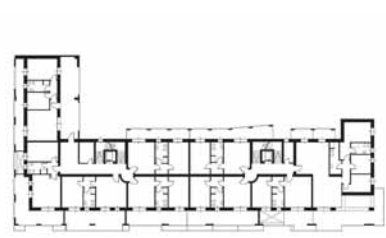

05

(A)
project **Casa Tersicore residential**
tipology **residential**
architect **Degli Esposti Architetti**
realization **2018**
address **Via Sala 12, Milan**