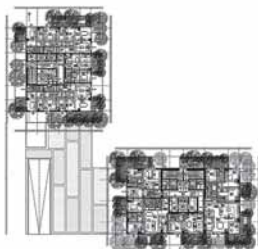

17

(A)

project
tipology
architect
realization
address

Bosco Verticale
residential
Stefano Boeri Architetti
2014
Via Gaetano de Castilia
11, Milan

18

(A)

project
tipology
architect
realization
address

Library of Trees
public space
Inside Outside
2018
Via Gaetano de Castilia
18-20, Milan