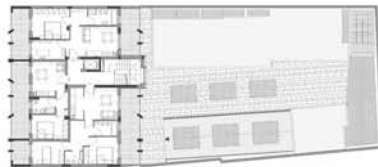

10

(A)
project **Via Maestri Campionesi residential**
typology **residential**
architect **Archea Associati**
realization **2012**
address **Via Maestri Campionesi 15, Milan**