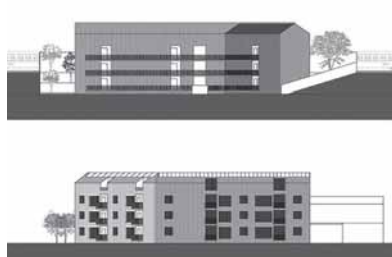

39

(C)
project **Residential Complex**
tipology **residential**
architect **Gino Guarnieri**
realization **2019**
address **Via Biffi Levati 6,
Monza, MB**