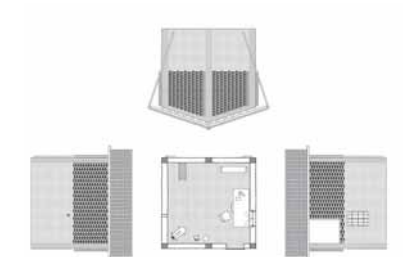

40

(D)
project **The Mulberry Refuge**
tipology **residential**
architect **A25ARCHITETTI**
realization **2021**
address **Montevecchia, 23874,
LC**