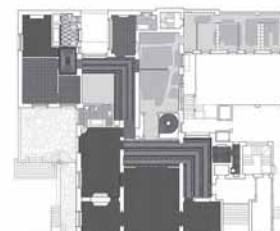

20

(A)

project
tipology
architect
realization
address

The New Massimo
De Carlo Gallery
Headquarters
office
Studio Binocle - Lorenzo
Bini
2019
Viale Lombardia, Milan