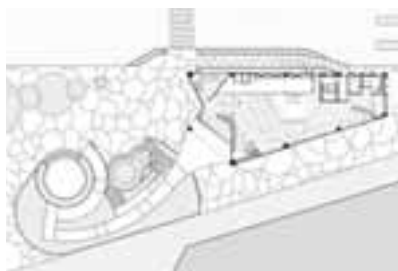

25

©

project
tipology
architect
realization
address

**Pizza 4P's Hai Phong
restaurant**
Takashi Niwa Architects
2020
**AEON Mall, 10 Võ
Nguyên Giáp,
Haiphong**