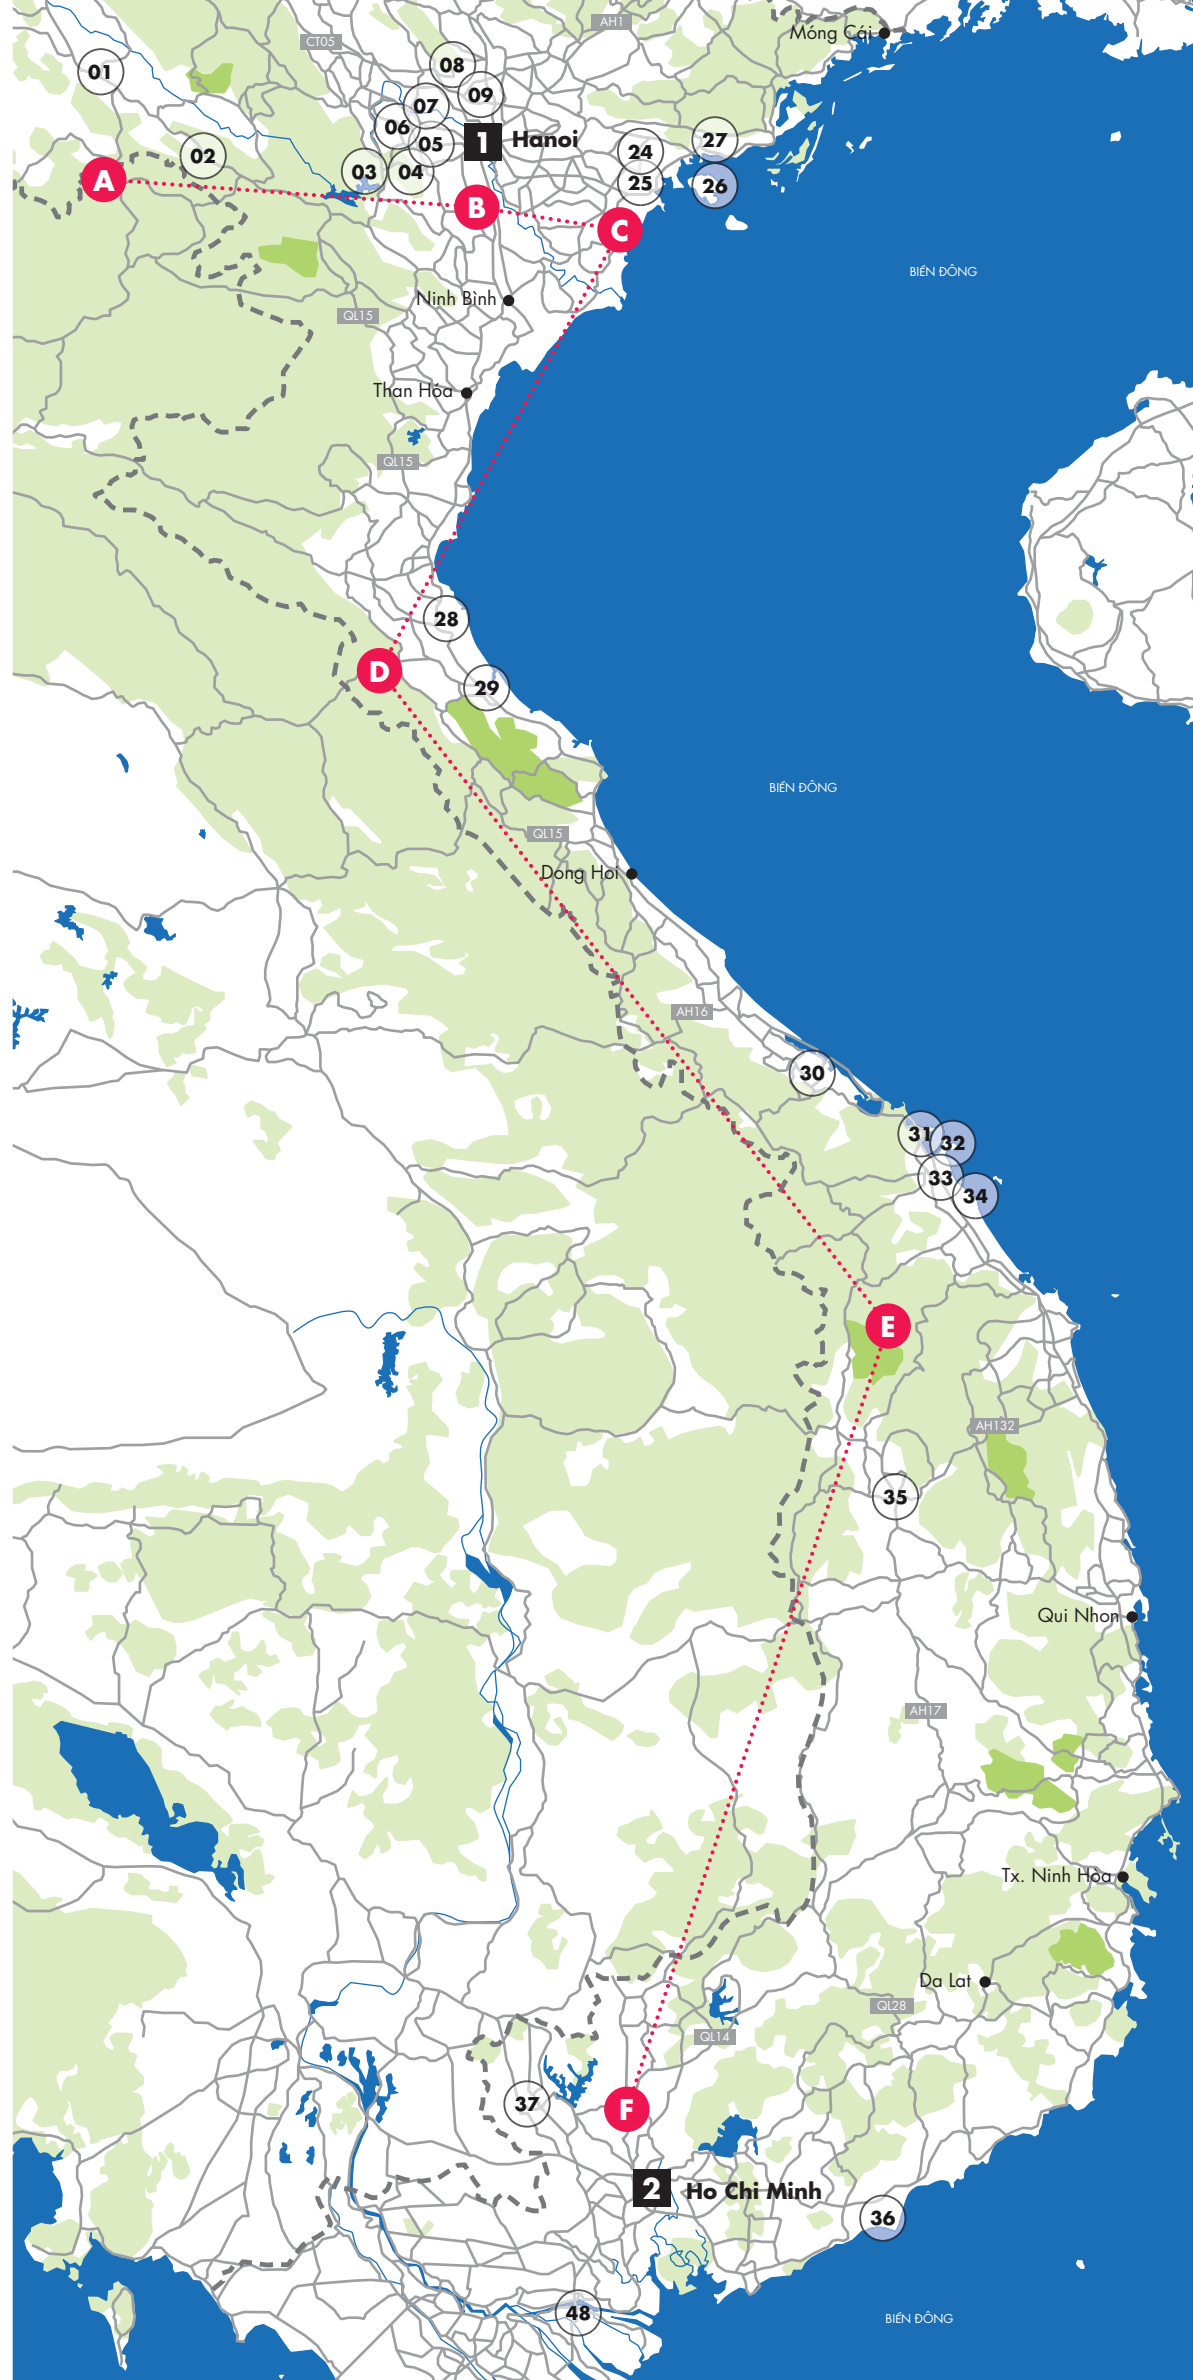

contemporary
itinerary

vietnam

edited by Andrea Nasti

contemporary itinerary: Vietnam

- | | | | |
|---|--|--|--|
| 01. Son La Ceremony Dome, VTN Architects | 14. Vietnamese National Assembly, gmp architekten | 28. EcoKid Kindergarten, LAVA | 40. Concrete Waves, G8A Architecture & Urban Planning |
| 02. Bó Mon preschool, Kientruc O | 15. Pizza 4P's Phan Ke Binh, Takashi Niwa Architects | 29. SRDP-IWMC Office, H&P Architects | 41. MIA Design Studio Office, MIA Design Studio |
| 03. Da Hop Kindergarten and Primary School, 1+1>2 Architects | 16. Lotte Center Hanoi, Callison RTKL | 30. Residence Bêtania, atelier OBJECTIFS | 42. Chuon Chuon Kim 2 Kindergarten, Kientruc O |
| 04. Viettel Offsite Studio, VTN Architects | 17. Viettel Headquarters, Gensler | 31. Da Nang City Administrative Centre, Mooyoung | 43. Landmark 81, Atkins / Arup |
| 05. Viettel Academy Educational Center, VTN Architects | 18. Keangnam Hanoi Landmark Tower, HOK | 32. Chicland Hotel, VTN Architects | 44. Chuon Chuon Kim Kindergarten, Kientruc O |
| 06. FTP University Administrative Building, VTN Architects | 19. Pizza 4P's Restaurant Landmark 72, ODDO architects | 33. Naman Retreat, VTN Architects | 45. TTC Elite Saigon Kindergarten, Kientruc O |
| 07. Concrete Lace, G8A Architecture & Urban Planning | 20. Hanoi Museum, gmp architekten | 34. Cam Thanh Community House, 1+1>2 Architects | 46. Jungle Station, G8A Architecture & Urban Planning |
| 08. Dai Lai Conference Hall, VTN Architects | 21. JW Marriot Hotel Hanoi, Carlos Zapata | 35. Kontum Indochine Wedding Hall, VTN Architects | 47. Bitexco Financial Tower, Carlos Zapata Studio / AREP |
| 09. Ngôi Space, H&P Architects | 22. HUD Tower, KYTA architects | 36. Thanh Long Bay Gallery, Mia Design Studio | 48. TTC Elite Saigon Kindergarten, Kientruc O |
| 10. Cheering Restaurant, H&P Architects | 23. Sentia School, 1+1>2 Architects | 37. IGC Tay Ninh School, Kientruc O | |
| 11. The Bridge Office Building, G8A Architecture & Urban Planning | 24. No. 1986 Coffee & restaurant, Le House | 38. Green World Kindergarten, VTN Architects | |
| 12. UU DAM Vegetarian Restaurant, Le House | 25. Pizza 4P's Hai Phong, Takashi Niwa Architects | 39. Jakob Factory, G8A Architecture & Urban Planning + rollimarchini architekten | |
| 13. Coalimex, G8A Architecture & Urban Planning | 26. Castaway Island Resort, VTN Architects | | |
| | 27. Quang Ninh museum, Salvador Perez Arroyo | | |