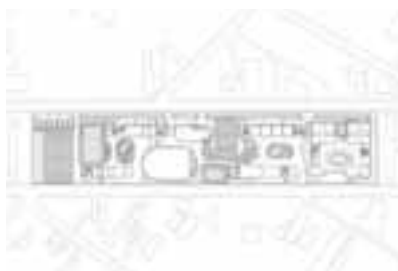

36

(F)

project
tipology
architect
realization
address

Thanh Long Bay Gallery
leisure
MIA Design Studio
2020
**31/1 Vinh Hon Lan Xa,
Tân Thành**

37

(F)

project
tipology
architect
realization
address

IGC Tay Ninh School
education
Kientruc O
2020
**Chánh Môn A, Khu pho
1, Tay Ninh**