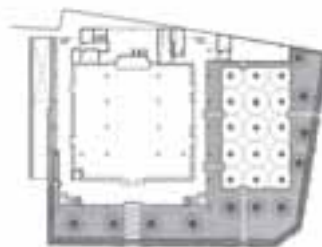

36

(F)

project
tipology
architect
realization
address

Thanh Long Bay Gallery
leisure
MIA Design Studio
2020
**31/1 Vinh Hon Lan Xa,
Tân Thành**

37

(F)

project
tipology
architect
realization
address

IGC Tay Ninh School
education
Kientruc O
2020
**Chánh Môn A, Khu pho
1, Tay Ninh**