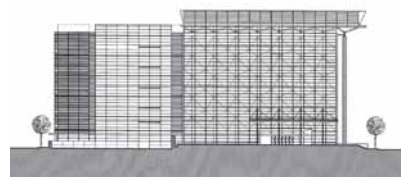

24

©
project **United States
Courthouse
office**
tipology **architect**
architect **Richard Meier &
Partners**
realization **2000**
address **401 W Washington
Street, Phoenix**