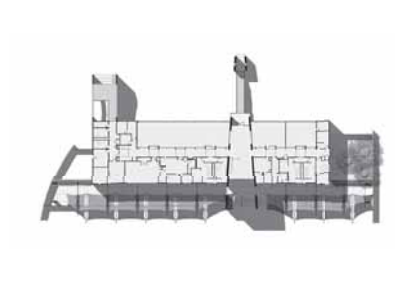

04

(B)
project **McDowell Mountain Ranch Park & Aquatic Center**
tipology **sport**
architect **Weddle Gilmore Black**
realization **2007**
address **15525 N Thompson Peak Parkway, Scottsdale**