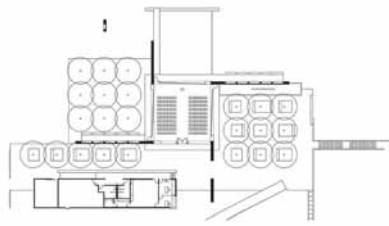

08

(B)
 project **Agave Library**
 tipology **cultural**
 architect **Will Bruder + partners**
 realization **2009**
 address **23550 N 36th Avenue, Glendale**

09

(B)
 project **Prayer Pavilion of Light church**
 tipology **debartolo architects**
 architect **2007**
 realization **13613 Cave Creek Road, Phoenix**
 address