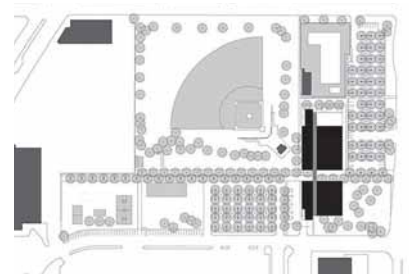

12

(C)
project **Palo Verde Library and Maryvale Community Center**
tipology **cultural**
architect **Gould Evans, Wendell Burnette Architects**
realization **2006**
address **4402 N 51st Avenue, Phoenix**