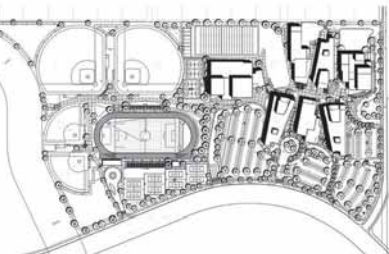

13

(C)
project **Betty Fairfax High School**
tipology **education**
architect **DLR Group**
realization **2007**
address **8225 S 59th Avenue, Laveen Village**