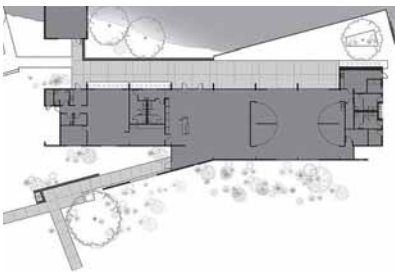

26

(D)
 project **GateWay Community College Integrated Education Building**
 tipology **education**
 architect **SmithGroup**
 realization **2015**
 address **108 N 40th St, Phoenix**

27

(D)
 project **Ability360 Sports & Fitness Center**
 tipology **sport**
 architect **Baldinger Architectural Studio**
 realization **2012**
 address **5031 E Washington St, Phoenix**