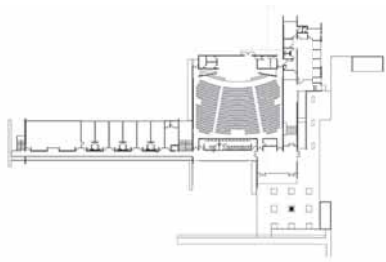

DESERT BOTANICAL GARDEN
PAPAGO PARK

MCDOWELL MOUNTAIN REGIONAL PARK

SOUTH MOUNTAIN PARK AND PRESERVE

SOUTH MOUNTAIN PARK AND PRESERVE

WONDER RIFT

01

(A)
 project **Dream City Church**
 tipology **church**
 architect **debartolo architects**
 realization **2004**
 address **28700 N Pima Road, Scottsdale**