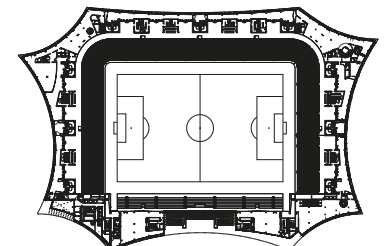

39

©

project
typology
architect
realization
address

Polychromink Tower
office
Studio Comi,
Bolles+Wilson
2008
Rruga Papa Gjon Pali II

40

©

project
typology
architect
realization
address

New National Stadium
of Albania
sport
Archea Associati
2019
Sheshi Italia 1