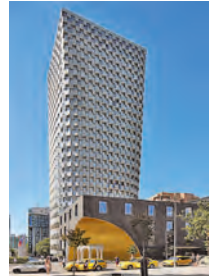

19

(B)

project **Central Bank of Albania**
 tipology **office**
 architect **Marco Petreschi**
 realization **2010**
 address **Heshi "Skënderbej", 1**

20

(B)

project **TID Tower**
 tipology **hotel**
 architect **51N4E**
 realization **2016**
 address **Rruga 28 Nëntori 18**