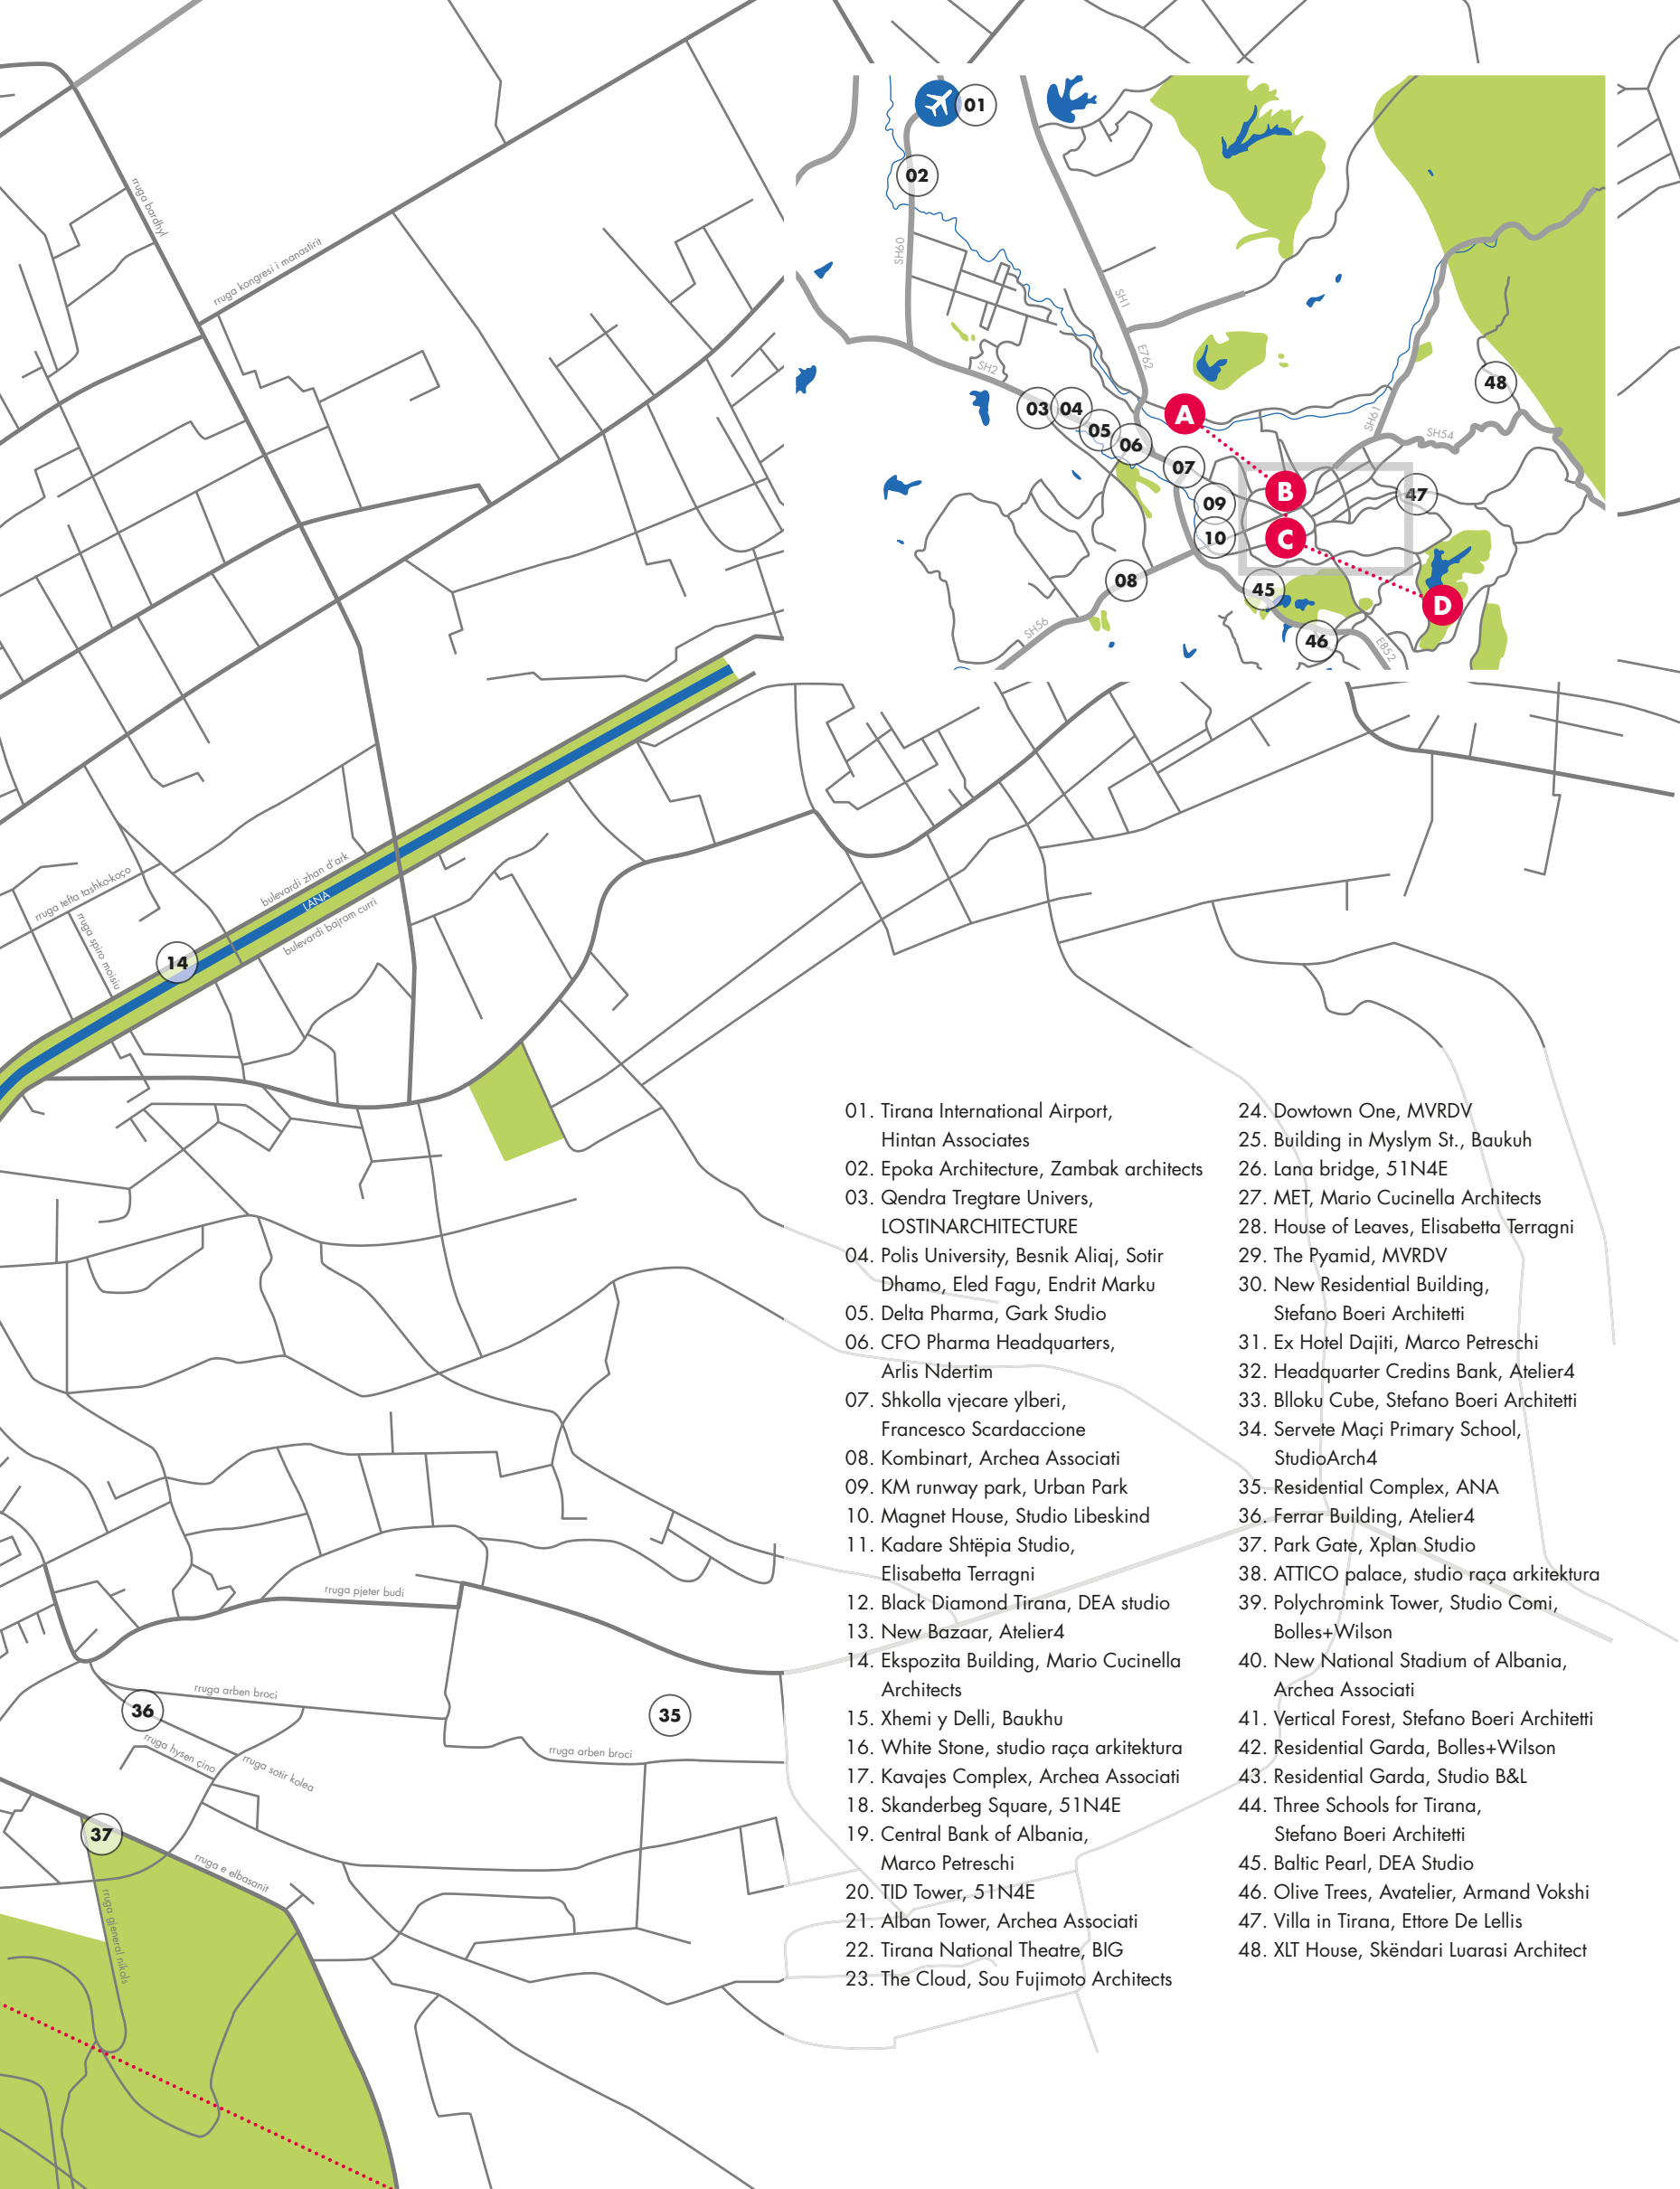

01. Tirana International Airport, Hintan Associates	24. Downtown One, MVRDV
02. Epoka Architecture, Zambak architects	25. Building in Myslym St., Baukuh
03. Qendra Tregtare Univer, LOSTINARCHITECTURE	26. Lana bridge, 51N4E
04. Polis University, Besnik Aliqaj, Sotir Dhama, Eled Fagu, Endrit Marku	27. MET, Mario Cucinella Architects
05. Delta Pharma, Gark Studio	28. House of Leaves, Elisabetta Terragni
06. CFO Pharma Headquarters, Arlis Ndertim	29. The Pyramid, MVRDV
07. Shkolla vjecare ylberi, Francesco Scardaccione	30. New Residential Building, Stefano Boeri Architetti
08. Kombinart, Archea Associati	31. Ex Hotel Dajiti, Marco Petreschi
09. KM runway park, Urban Park	32. Headquarter Credins Bank, Atelier4
10. Magnet House, Studio Libeskind	33. Blloku Cube, Stefano Boeri Architetti
11. Kadare Shtëpia Studio, Elisabetta Terragni	34. Servete Maçi Primary School, StudioArch4
12. Black Diamond Tirana, DEA studio	35. Residential Complex, ANA
13. New Bazaar, Atelier4	36. Ferrar Building, Atelier4
14. Ekspozita Building, Mario Cucinella Architects	37. Park Gate, Xplan Studio
15. Xhemi y Delli, Baukuh	38. ATTICO palace, studio raça arkitektura
16. White Stone, studio raça arkitektura	39. Polychromink Tower, Studio Comi, Bolles+Wilson
17. Kavajes Complex, Archea Associati	40. New National Stadium of Albania, Archea Associati
18. Skanderbeg Square, 51N4E	41. Vertical Forest, Stefano Boeri Architetti
19. Central Bank of Albania, Marco Petreschi	42. Residential Garda, Bolles+Wilson
20. TID Tower, 51N4E	43. Residential Garda, Studio B&L
21. Alban Tower, Archea Associati	44. Three Schools for Tirana, Stefano Boeri Architetti
22. Tirana National Theatre, BIG	45. Baltic Pearl, DEA Studio
23. The Cloud, Sou Fujimoto Architects	46. Olive Trees, Avatelier, Armand Vokshi
	47. Villa in Tirana, Ettore De Lellis
	48. XLT House, Skëndari Luarasi Architect