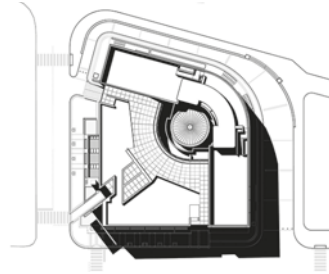

19

(B)

project **Central Bank of Albania**
tipology **office**
architect **Marco Petreschi**
realization **2010**
address **Heshi "Skënderbej", 1**