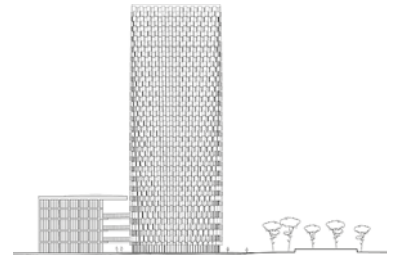

19

(B)

project **Central Bank of Albania**
 tipology **office**
 architect **Marco Petreschi**
 realization **2010**
 address **Heshi "Skënderbej", 1**

20

(B)

project **TID Tower**
 tipology **hotel**
 architect **51N4E**
 realization **2016**
 address **Rruga 28 Nëntori 18**