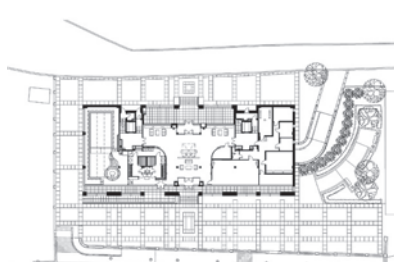

11

(A)
project **Residential house Stella Maris residential**
tipology **Evgeny Gerasimov and Partners**
architect
realization **2007**
address **Dinamo prospekt 4**