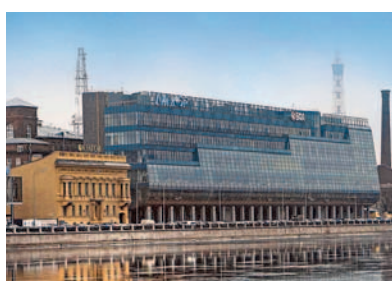

16

(A)
project **Linkor Business Centre office**
tipology **Studio 44**
architect
realization **2009**
address **Petrogradskaya Naberezhnaya 34**