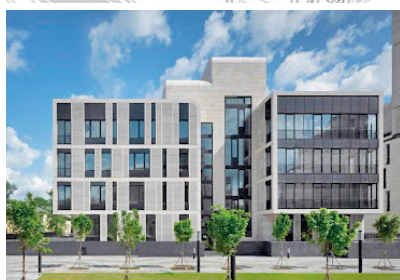

## 09

(A)  
 project **House on the sea on Krestovsky Island residential/hotel**  
 tipology **Evgeny Gerasimov and Partners, Tchoban Voss Architekten, Architekten BDA**  
 architect  
 realization **2009**  
 address **Naberezhnaya Martynova 62-74**