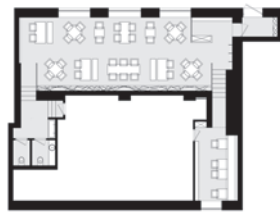

26

(B)
project **Kido Sushi Bar**
typology **bar**
architect **DA Architects**
realization **2016**
address **Karavannaja Ulitsa 16**