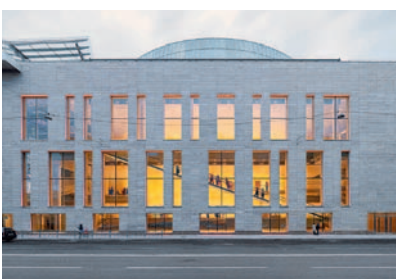

21

(B)
project **Mariinsky II theater**
tipology **theater**
architect **Diamond Schmitt Architects**
realization **2013**
address **Dekabristov Ulitsa 34**