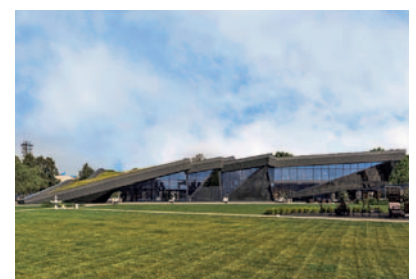

08

(A)
project **Royal Beach Restaurant restaurant**
tipology architect **ASTRAGAL DESIGN**
realization **2015**
address **Yuzhnaya Doroga 19**