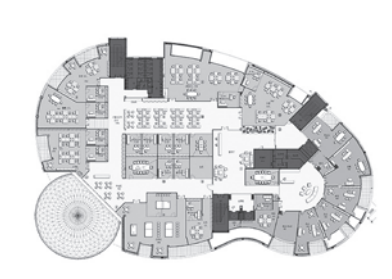

44

(D)
project **Baltic Pearl mixed use**
tipology **mixed use**
architect **OMA, Studio 44, XDGA, SWECO, HOK**
realization **2020**
address **Petergofskoye Shosse 47**