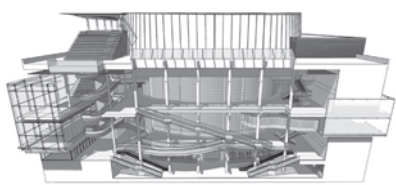

21

(B)
project **Mariinsky II theater**
tipology **theater**
architect **Diamond Schmitt Architects**
realization **2013**
address **Dekabristov Ulitsa 34**