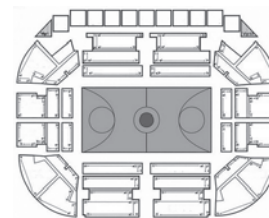

08

(A)
project **Royal Beach Restaurant restaurant**
tipology architect **ASTRAGAL DESIGN**
realization **2015**
address **Yuzhnaya Doroga 19**