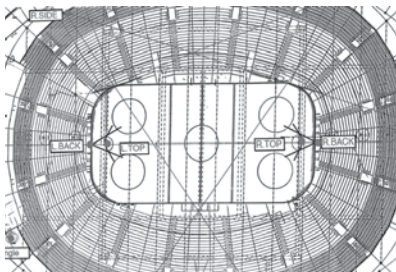

37

©

project
typology
architect

SKA Hockey Club Sports Complex
sport
Architectural bureau A.Len
2016
Rossiyskiy Prospekt 6

realization
address