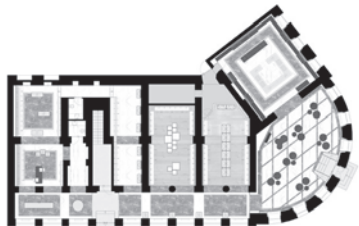

25

(B)
project **Amber & Art Store**
typology **commercial**
architect **Piuarch**
realization **2016**
address **Embankment river Moyka 1**