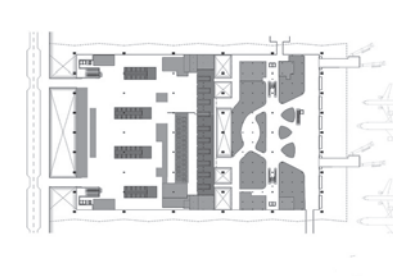

46

(D)
project **Pulkovo International Airport**
tipology **airport**
architect **Grimshaw architects, Ramboll Group, Pascall+Watson**
realization **2015**
address **Pulkovskoye Shosse 41 3A**