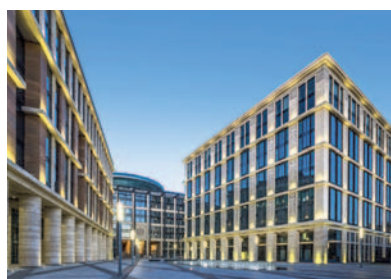

31

(B)
project **Nevskaya Ratusha district**
typology **mixed use**
architect **Evgeny Gerasimov and Partners, Speech, Tchoban Voss Architekten**
realization **2016**
address **Degtyarnyy Pereulok / Novgorodskaja Ulitsa**