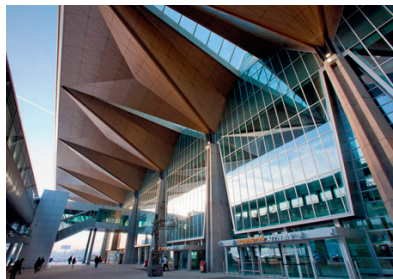

# 46

(D)  
 project **Pulkovo International Airport**  
 tipology **airport**  
 architect **Grimshaw architects, Ramboll Group, Pascall+Watson**  
 realization **2015**  
 address **Pulkovskoye Shosse 41 3A**