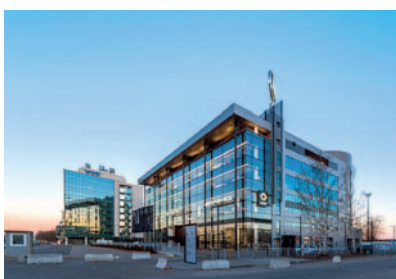

08

(A)
project **Royal Beach Restaurant restaurant**
tipology architect **ASTRAGAL DESIGN**
realization **2015**
address **Yuzhnaya Doroga 19**