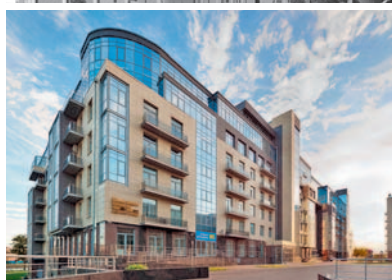

12

(A)
project **Olimpiyskaya Derevnja Residential Complex residential**
tipology **Architectural bureau A.Len**
architect
realization **2009**
address **Vyazovaya Ulitsa / Sportivnaya Ulitsa**