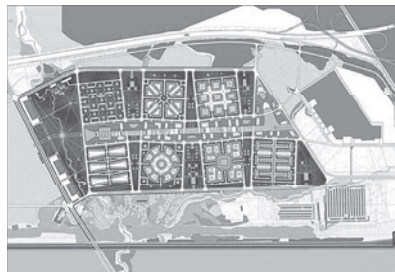

38

©

project
typology
architect

Kudrovo District mixed use
Evgeny Gerasimov and Partners, Tchoban Voss Architekten
2018
Yevropeyskiy Prospekt

realization
address