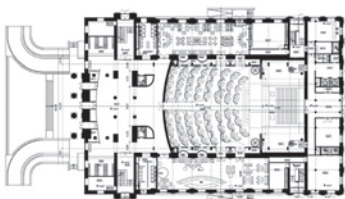

29

(B)
project **Leningrad Center**
typology **mixed use**
architect **Ricardo Bofill**
realization **2013**
address **Potomkinskaya Ulitsa 4**