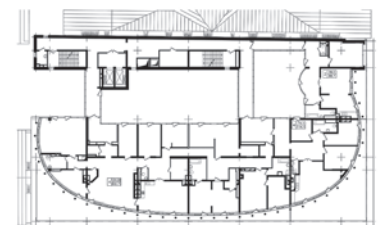

32

(B)
project **Le Grand apartment building**
typology **residential**
architect **Evgeny Gerasimov and Partners**
realization **2008**
address **Nevsky Prospekt 152**