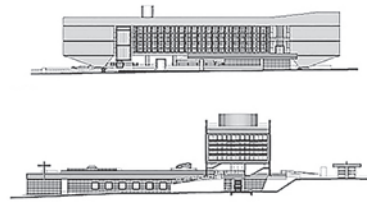

27

ⓓ
project **Paraguayan Episcopal Conference religious**
tipology **religious**
architect **Sergio Ruggeri, Nicolás Berger y Giacomo Favilli**
realization **2020**
address **Teniente Jara Pastore, Asunción**