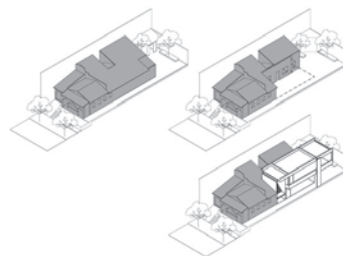

54

(F)
project **Counselin IPF Offices office**
tipology **office**
architect **Sebastian Domaniczky**
realization **2014**
address **25 de Mayo, Asunción**