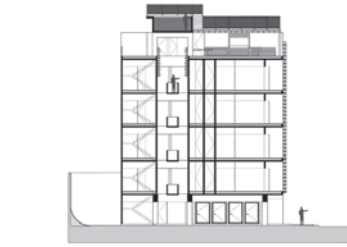

46

Ⓔ
project **San Francisco Building**
tipology **residential**
architect **José Cubilla**
realization **2014**
address **San Francisco, Asunción**