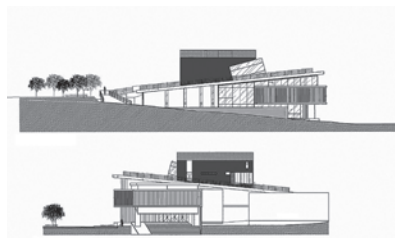

62

(F)
project **Library and Central Archive of the National Congress library**
tipology **Carlos Jiménez, Diego Molina y Luis Ibarra**
architect
realization **2016**
address **Río Ypané, Asunción**