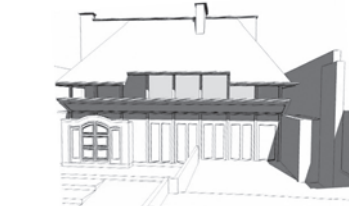

43

Ⓔ
project **Stadecker House**
tipology **residential**
architect **Jenaru Pindú**
realization **1983**
address **Avenida España, Asunción**