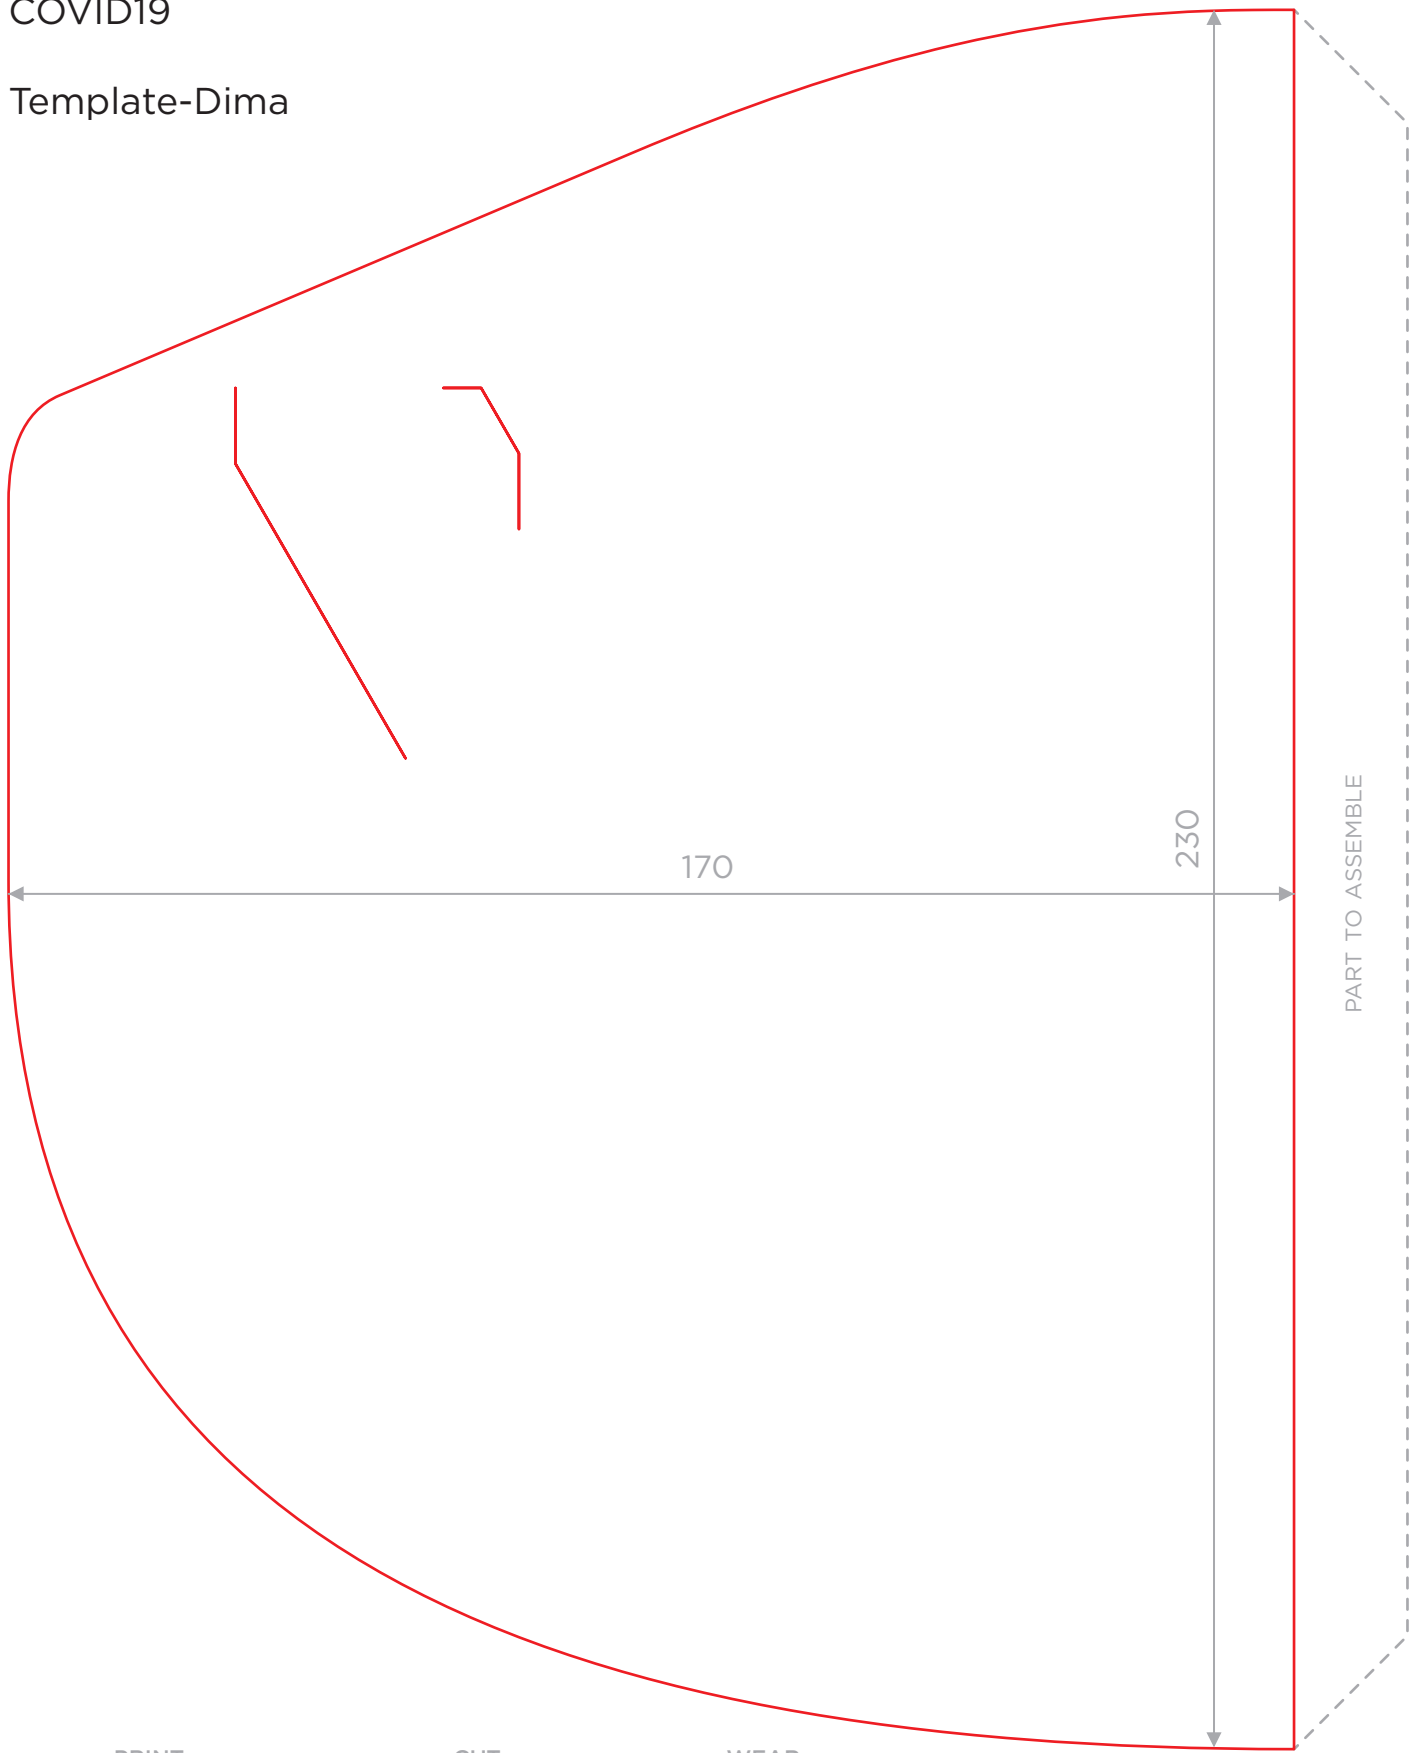

# Eyeglasses Mask COVID19

Template-Dima

PRINT

CUT

WEAR

© **Studio Giulio Iacchetti**

Eyeglasses Mask

SCALE 1:1

FORMAT A4

DATE 07.04.2020

UNIT mm

MATERIAL PET 0,5 mm