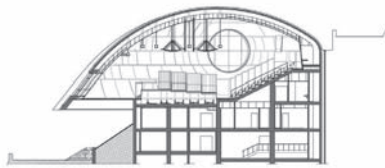

18

(A)
 project **Solimene Ceramic Industry industry**
 tipology **Paolo Solieri**
 architect **1954**
 realization **Via Madonna degli Angeli, 7, Vietri sul Mare, Salerno**
 address

19

(A)
 project **Palazzo di Giustizia offices**
 tipology **David Chipperfield architects**
 architect **2018**
 realization **Via Dalmazia, 1, Salerno**
 address