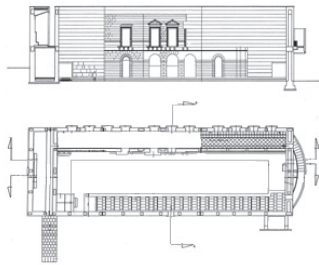

41

(E)

project **Palazzo Lorenzo**
tipology **museum**
architect **Francesco Venezia**
realization **1987**
address **Nuova Ghibellina, Trapani**