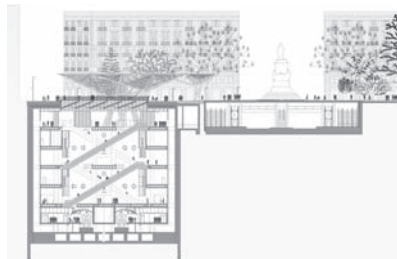

10

(A)
project **Garibaldi Metro Station**
tipology **subway station**
architect **Dominique Perrault**
realization **2013**
address **Piazza Giuseppe**
Garibaldi, Naples