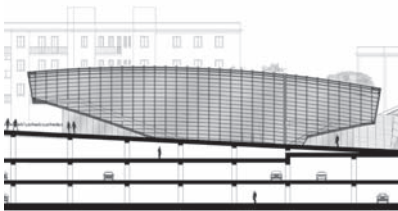

08

(A)
 project
 typology
 architect
 realization
 address
Tempio Duomo restoration
church
Marco Dezzi Bardeschi,
Gnosis Progetti,
Renato De Fusco,
Alessandro Castagnaro
2014
Via Duomo, Naples

09

(A)
 project **Porta del Parco**
 tipology **multipurpose building**
 architect **Silvio d'Ascia, MWH**
 realization **2013**
 address **Via Diocleziano, 341**
Naples