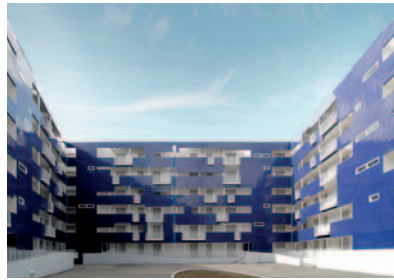

11

(A)
project **Piscinola Social Housing**
tipology **complex residential**
architect **Gambardella Architetti**
realization **2012**
address **Via Giovanni Antonio**
Campano, Naples