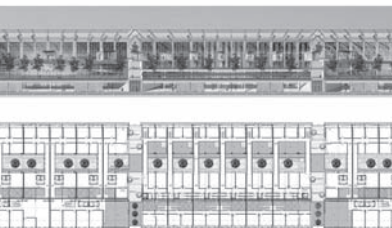

05

(A)
project
typology
architect
realization
address
Brin 69 office
Vulcanica Architettura
2016
Via Benedetto Brin, 53-
69, Naples