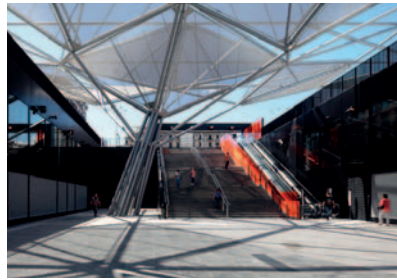

10

(A)
 project **Garibaldi Metro Station**
 tipology **subway station**
 architect **Dominique Perrault**
 realization **2013**
 address **Piazza Giuseppe**
Garibaldi, Naples

11

(A)
 project **Piscinola Social Housing**
 tipology **complex residential**
 architect **Gambardella Architetti**
 realization **2012**
 address **Via Giovanni Antonio**
Campano, Naples