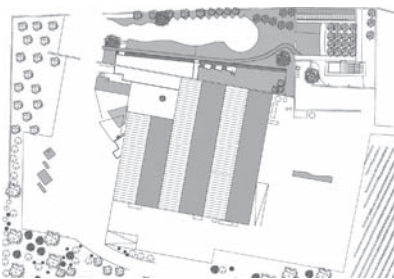

44

(E)

project **Chiesa Madre**
 tipology **church**
 architect **Ludovico Quaroni**
 realization **1970**
 address **Nuova Ghibellina, Trapani**

45

(E)

project **Consumano Winery**
 tipology **winery**
 architect **Ruffinoassociati**
 realization **2007**
 address **SS 113 Km 307, Contrada San Cano Palermo**