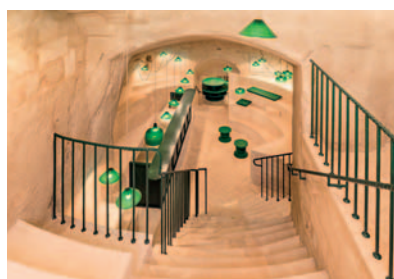

23

(C)
project **Enoteca dai Tosi winery**
tipology **Vylder Vinck Taillieu**
architect **2017**
realization **Via Bruno Buozzi, 12, Matera**
address