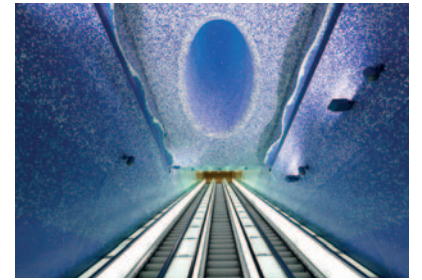

12

(A)
project **Toledo Metro Station**
tipology **station**
architect **Oscar Tusquets Blanca**
realization **2012**
address **Via Toledo, Via**
Armando Diaz, Naples