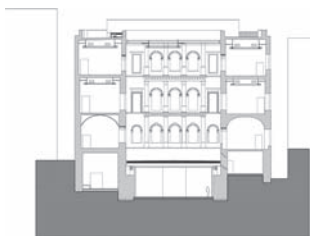

13

(A)
project **Madre Museum**
tipology **museum**
architect **Alvaro Siza, Studio DAZ**
realization **2007**
address **Via Luigi Settembrini,**
79 Naples