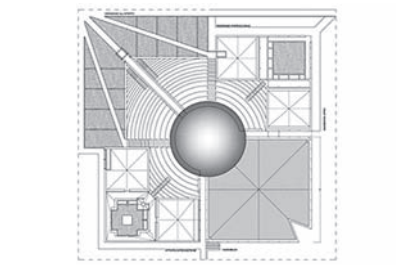

44

(E)

project **Chiesa Madre**
tipology **church**
architect **Ludovico Quaroni**
realization **1970**
address **Nuova Ghibellina, Trapani**