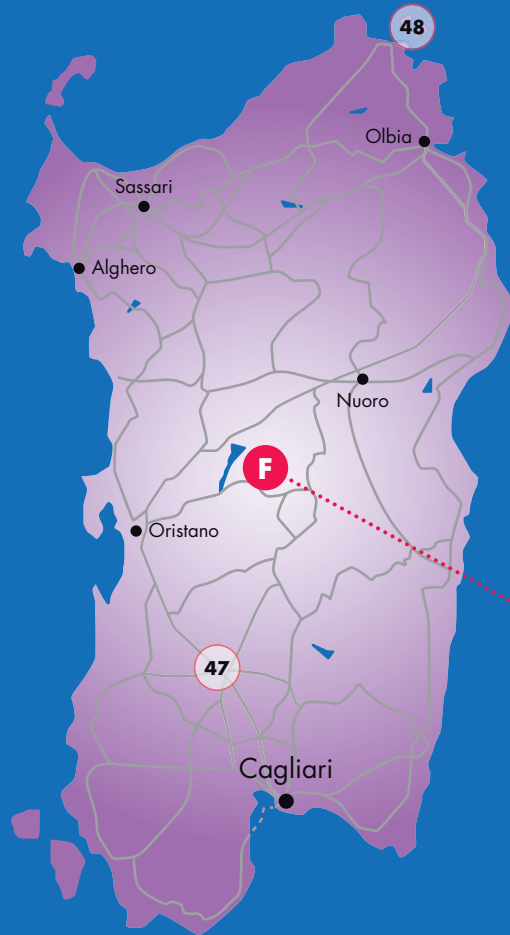

contemporary
itinerary

Southern Italy

edited by Andrea Benelli, Maria Giulia Caliri, Beatrice Papucci

A Campania

- 01. Sclavia Winery, Vargas Associati
- 02. Afragola High Speed Railway Station, Zaha Hadid Architects,
- 03. Duomo Metro Station, Massimiliano and Doriana Fuksas
- 04. Extension Pianura Cemetery, Tsudio-Guendalina Salimei
- 05. Brin 69, Vulcanica Architettura
- 06. Ospedale del Mare, IAN+
- 07. Municipio Metro Station, Alvaro Siza Eduardo Souto de Moura, Studio Diaz
- 08. Tempio Duomo restoration, Marco Dezzi, Bardeschi, Gnosis Progetti, Renato De Fusco, Alessandro Castagnaro
- 09. Porta del Parco, Silvio d'Ascia, MWH
- 10. Garibaldi Metro Station, Dominique Perrault architect,
- 11. Piscinola Social Housing complex, Gambardella Architetti
- 12. Toleda Metro Station, Oscar Tusquets Blanca