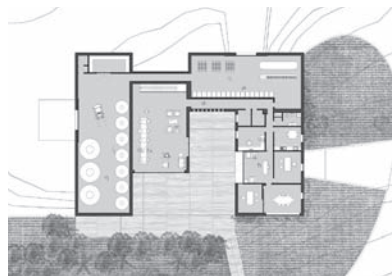

38

(E)

project **Alba Palace Hotel**
 tipology **hotel**
 architect **Architrend**
 realization **2016**
 address **Via Belmonte, 21 Favara, Agrigento**

39

(E)

project **Barbera Winery**
 tipology **winery**
 architect **MAB Architettura and Ingenere Pietro Barbera**
 realization **2005**
 address **Menfi, Agrigento**