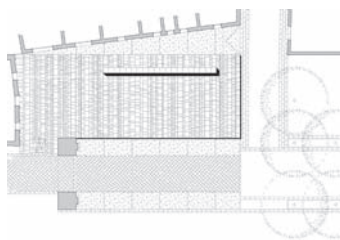

28

Ⓔ

project **Access pavilion to the excavations of the Artemision of Ortigia**
 tipology **museum**
 architect **Vincenzo Latina**
 realization **2012**
 address **Piazza Minerva, 1 Siracusa**

29

Ⓔ

project **Porta Reale Square**
 tipology **public space**
 architect **Morana + Rao**
 realization **2013**
 address **Noto**