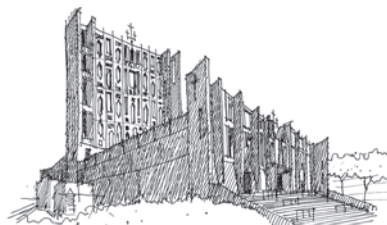

22

(B)
project **Concattedrale Gran Madre di Dio church**
tipology **Gio Ponti**
architect **1970**
realization **Via Monsignore Blandamura, 7, Taranto**
address