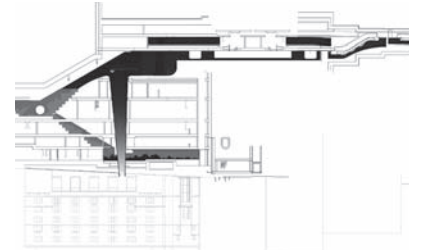

12

(A)
project **Toledo Metro Station**
tipology **station**
architect **Oscar Tusquets Blanca**
realization **2012**
address **Via Toledo, Via**
Armando Diaz, Naples