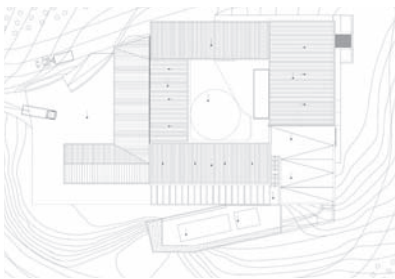

46

(E)

project **Palazzo Abatellis**
 tipology **museum**
 architect **Carlo Scarpa**
 realization **1959**
 address **Via Alloro, 4 Palermo**

47

(F)

project **Cantine Su' Entu**
 tipology **winery**
 architect **Francesca Rango, Mario Casciu**
 realization **2015**
 address **SP 48 km 1, Sanluri, Sud Sardegna**