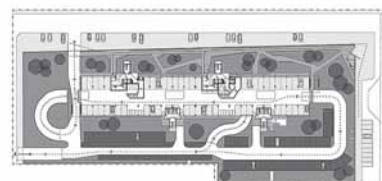

27

(C)

project **Prysmian Headquarter**
 tipology **headquarter**
 architect **Maurizio Varratta
 Architetto**
 realization **2018**
 address **Via Chiese, 6**

28

(C)

project **Food Park**
 tipology **public space**
 architect **Studio Elementare**
 realization **2008**
 address **Via Imbonati**