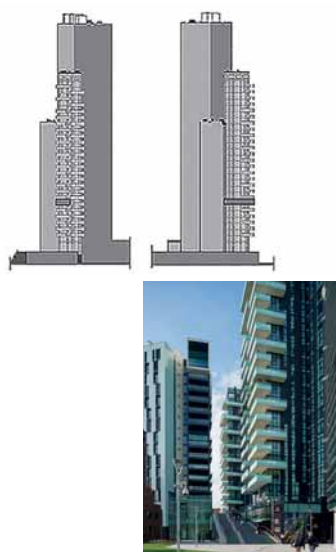

39

(D)

project **Unicredit Pavillon**
typology **office**
architect **Michele De Lucchi**
realization **2015**
address **Piazza Gae Aulenti, 10**

40

(D)

project **Coima Headquarter**
typology **headquarter**
architect **MCA**
realization **2017**
address **Piazza Gae Aulenti, 12**

41

ⓓ
 project **Unipol Tower**
 tipology **office**
 architect **MCA**
 realization **under construction**
 address **Piazza Gae Aulenti**

42

ⓓ
 project **Aria and Solaria towers**
 tipology **mixed use**
 architect **arquitectonica**
 realization **2014**
 address **Via Melchiorre Gioia, 7**