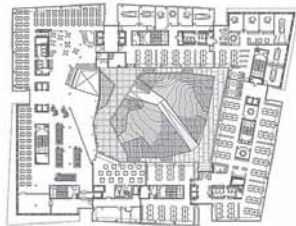

01

(A)
 project **Humanitas University Campus university**
 tipology **Studio FTA - Filippo Taidelli**
 architect **2017**
 realization **Via Rita Levi Montalcini, 4, 20090 Pieve Emanuele**
 address

02

(A)
 project **Nestlé Headquartes headquarter**
 tipology **Park Associati**
 architect **2014**
 realization **Via del Mulino, 6, 20090 Assago**
 address