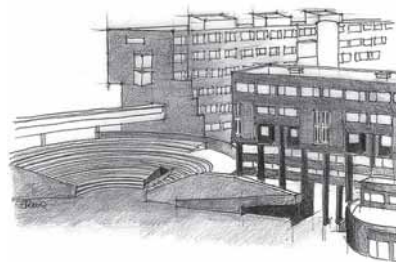

22

(C)
project **Complesso Gallaratese**
tipology **residential**
architect **Aldo Rossi, Carlo Aymonino**
realization **1974**
address **Via Enrico Falk, 53**