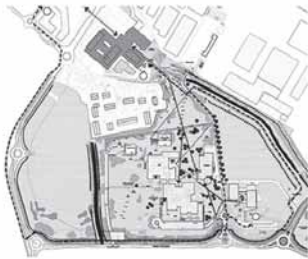

01

(A)
 project **Humanitas University Campus university**
 tipology **Studio FTA - Filippo Taidelli**
 architect **2017**
 realization **Via Rita Levi Montalcini, 4, 20090 Pieve Emanuele**
 address

02

(A)
 project **Nestlé Headquartes headquarter**
 tipology **Park Associati**
 architect **2014**
 realization **Via del Mulino, 6, 20090 Assago**
 address