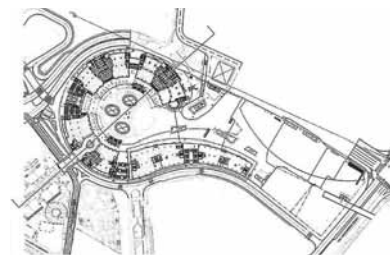

37

(D)

project **Piazza Gae Aulenti**
typology **public**
architect **Cesar Pelli**
realization **2012**
address **Piazza Gae Aulenti**