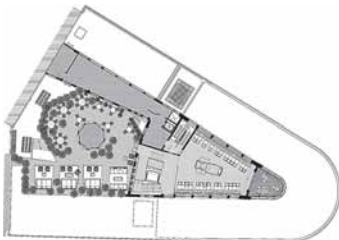

21

(B)
project **Garage Italia**
tipology **restaurant**
architect **Michele De Lucchi**
realization **2017**
address **Viale Certosa, 86**