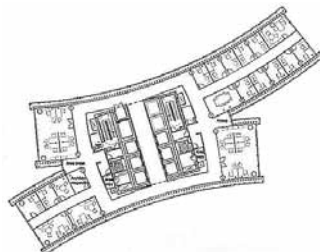

29

(C)

project **Adr18 apartments**
 tipology **residential**
 architect **LP2R Architetti Associati**
 realization **2007**
 address **Via Don Giuseppe
 Andreoli**

30

(D)

project **Palazzo Lombardia**
 tipology **office**
 architect **PEI COBB**
 realization **2010**
 address **Piazza Città Lombardia**