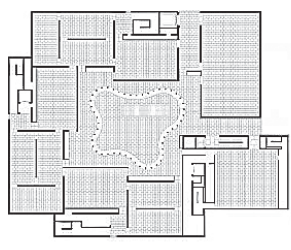

09

(A)
project **Museo delle Culture
MUDEC**
tipology **museum**
architect **David Chipperfield**
realization **2015**
address **Via Tortona, 56**