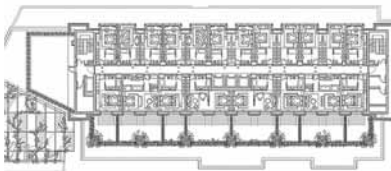

51

ⓓ

project **Lomazzo 52**
 tipology **residential**
 architect **Anna Giorgi, Antonio Citterio**
 realization **2011**
 address **Via Paolo Lomazzo, 52**

52

ⓓ

project **Ristorante Triennale**
 tipology **bar, restaurant**
 architect **OBR**
 realization **2015**
 address **Viale Emilio Alemagna, 6**