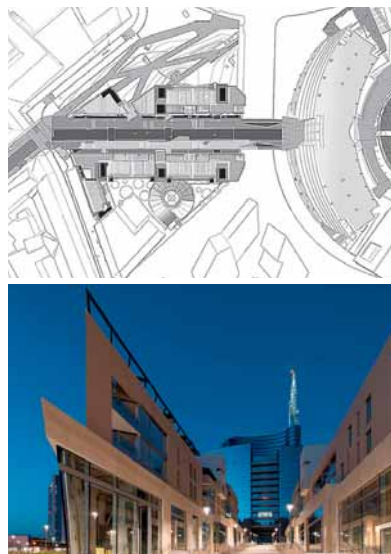

47

ⓓ
project **Residenze in Porta Nuova**
tipology **residential**
architect **Muñoz+Albin**
realization **2012**
address **Corso Como**