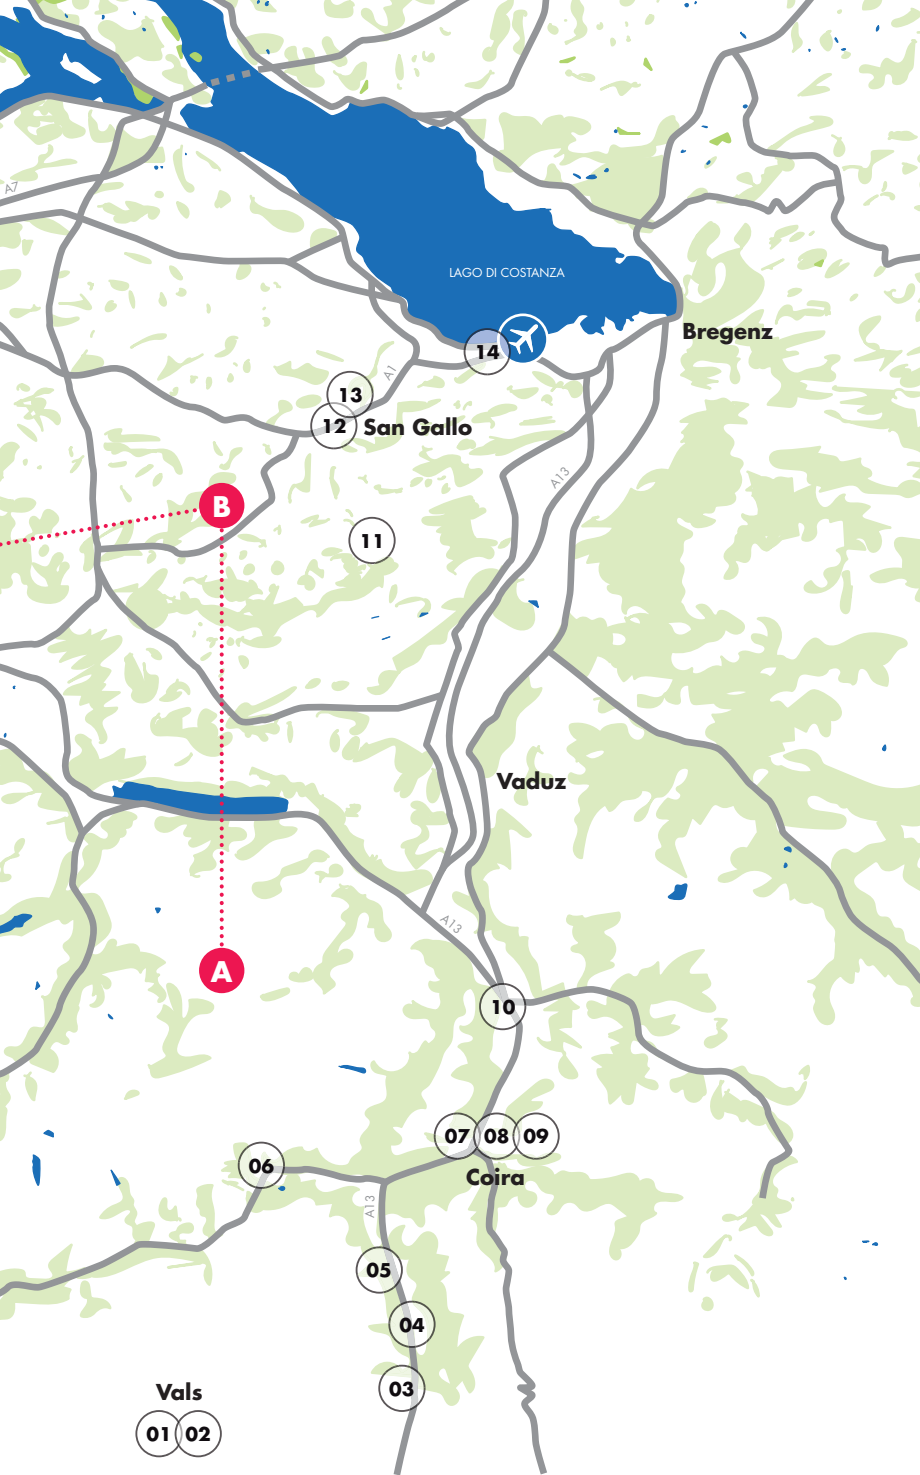

50. Novartis Office, Peter Märkli
51. Wohnhaus Blasiring, Buchner Bründler
52. Messe Basel, Herzog&DeMeuron
53. General Trade School, Hermann Baur
54. Roche Pharma Research Building, Herzog&DeMeuron
55. Roche Building 1, Herzog&DeMeuron
56. Warterck Stairway, Baübuero in situ
57. Factory Building, SANAA
58. Diogene, Renzo Piano
59. Vitra Slide Tower, Carsten Höller
60. Blockhouse, Thomas Schütte
61. Vitrahouse, Herzog&DeMeuron
62. Vitra Schaudepot, Herzog&DeMeuron
63. Westside Bruennen, Daniel Libeskind
64. Zentrum Paul Klee, Renzo Piano