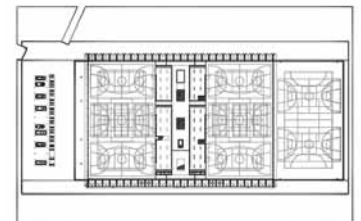

39

Ⓒ

project **Residential Building Zug Schleife**
 tipology **residential**
 architect **Valerio Olgiati**
 realization **2012**
 address **Zug**

40

Ⓒ

project **Sportentrum Mülimatt**
 tipology **windisch university**
 architect **Studio Vacchini**
 realization **2010**
 address **Gaswerkstrasse 1, Windisch**