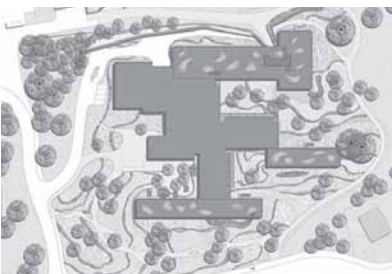

13

(B)
project **Helvetia Headquarters**
tipology **office**
architect **Herzog & De Meuron**
realization **2004**
address **Dufourstrasse 40, Sankt Gallen**