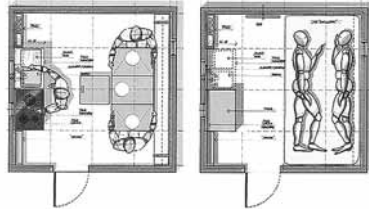

58

(D)
project **Diogene**
tipology **residential**
architect **Renzo Piano**
realization **2013**
address **Charles-Eames-Straße 2, Weil am Rhein**