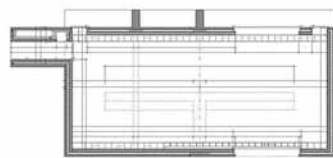

09

(A)
 project **Entrance of the Graubünden parliament**
 tipology **public**
 architect **Valerio Olgiati**
 realization **2012**
 address **Masansertstrasse 1, Coira**

10

(A)
 project **Plantahof Auditorium**
 tipology **auditorium**
 architect **Valerio Olgiati**
 realization **2008**
 address **Plantahof 1, Landquart**