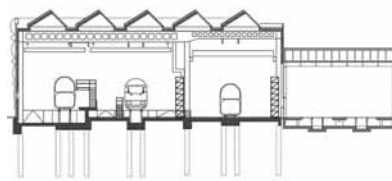

23

(C)
project **Extension Herdern railway service facility storage**
tipology **Em2n**
architect **2013**
realization **Industriequartier Hard 90, Zurich**
address