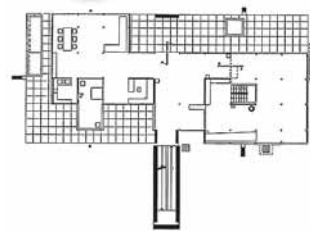

35

Ⓒ

project **Heidi Weber Museum**
tipology **tmuseum**
architect **Le Corbusier**
realization **1967**
address **Höschgasse 8, Zurich**