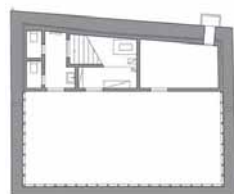

06

(A)
project **Yellow house**
typology **residential**
architect **Valerio Olgiati**
realization **1999**
address **Films**