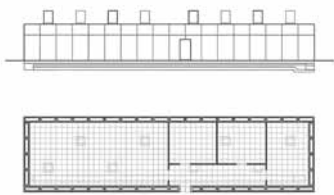

41

(D)
project **SBB Switching Stations**
tipology **station**
architect **Morger & Degelo**
realization **2014**
address **Pratteln**