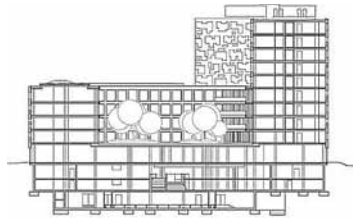

42

(D)
project **Südpark**
tipology **mixed use**
architect **Herzog & De Meuron**
realization **2012**
address **Güterstrasse, Basel**