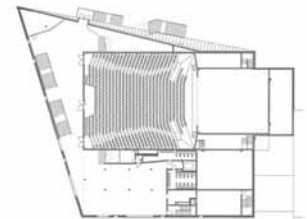

20

(C)
project **Teater 11 auditorium, theatre**
tipology **Em2n**
architect **2006**
realization **Avenida Figueroa Alcorta 2977**
address