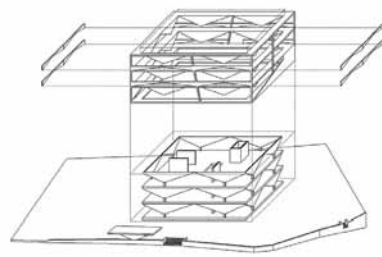

14

(B)
project **New School in Thal**
tipology **school**
architect **Angela Deuber**
realization **2009**
address **Stregstrasse 1, Thal**