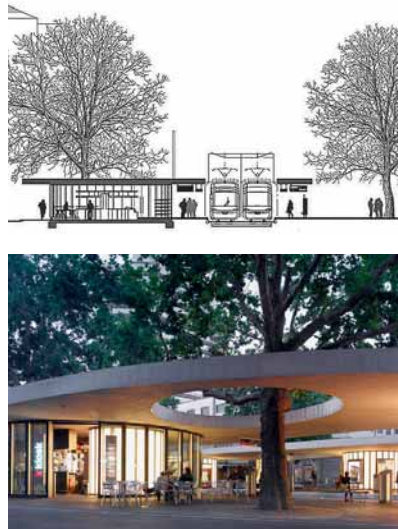

25

©

project **Freitag flagship store**
 tipology **store**
 architect **spillman.schle architekten**
 realization **2006**
 address **Geroldstrasse 17, Zurich**

26

©

project **Limmatplatz Tramway Station**
 tipology **public**
 architect **Baumann Roserens Architekten**
 realization **2007**
 address **Limmatplatz 1, Zurich**