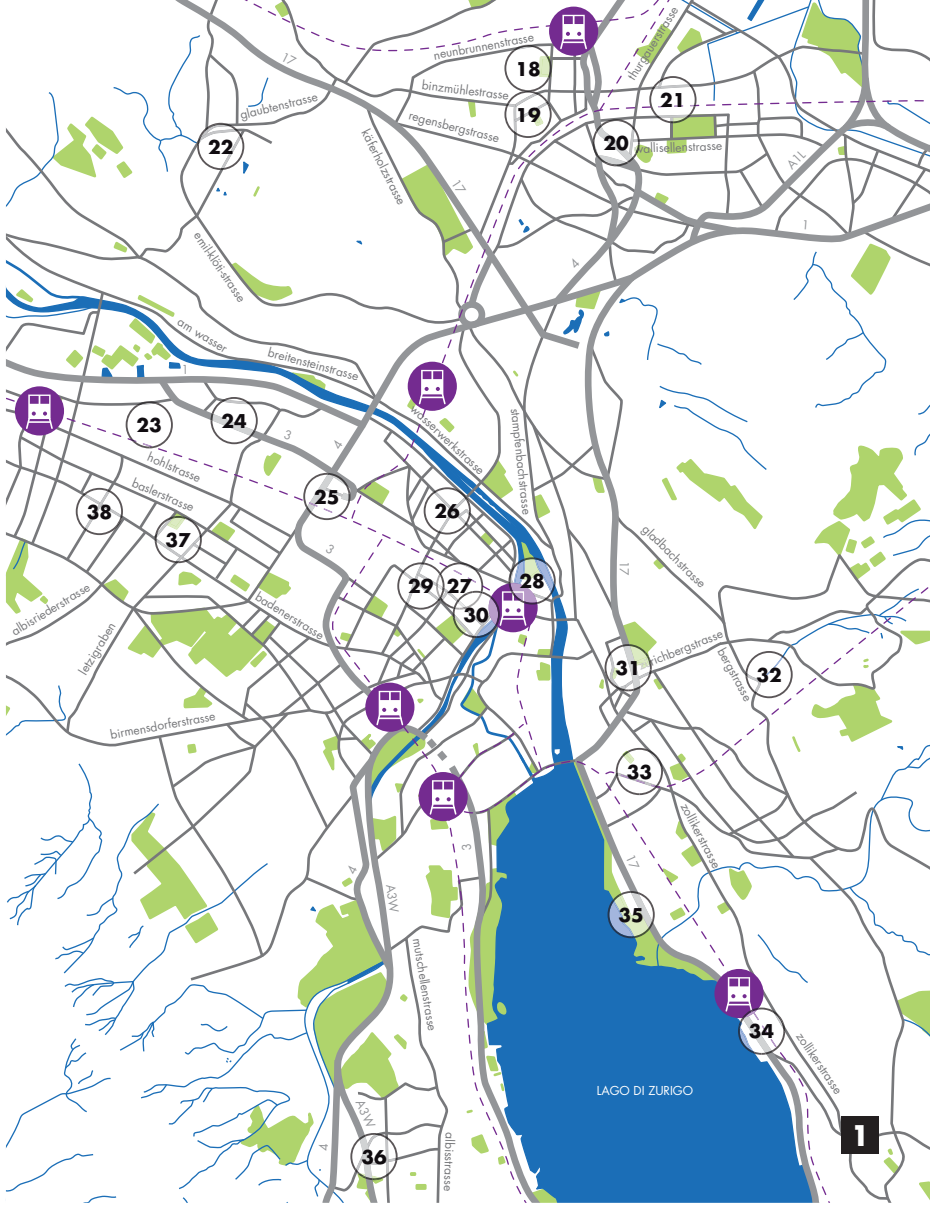

50. Novartis Office, Peter Märkli
51. Wohnhaus Blasiring, Buchner Bründler
52. Messe Basel, Herzog&DeMeuron
53. General Trade School, Hermann Baur
54. Roche Pharma Research Building, Herzog&DeMeuron
55. Roche Building 1, Herzog&DeMeuron
56. Warterck Stairway, Baübuero in situ
57. Factory Building, SANAA
58. Diogene, Renzo Piano
59. Vitra Slide Tower, Carsten Höller
60. Blockhouse, Thomas Schütte
61. Vitrahouse, Herzog&DeMeuron
62. Vitra Schaudepot, Herzog&DeMeuron
63. Westside Bruennen, Daniel Libeskind
64. Zentrum Paul Klee, Renzo Piano