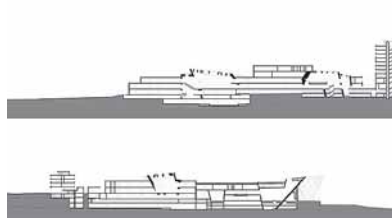

63

(E)
project **Westside Bruennen**
tipology **mixed use**
architect **Daniel Libeskind**
realization **2008**
address **Riedbachstrasse 100, Bern**