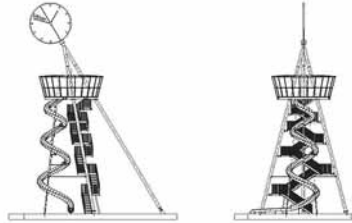

57

(D)
 project **Factory Building**
 tipology **factory**
 architect **SANAA**
 realization **2012**
 address **Charles-Eames-Straße 2, Weil am Rhein**

58

(D)
 project **Diogene**
 tipology **residential**
 architect **Renzo Piano**
 realization **2013**
 address **Charles-Eames-Straße 2, Weil am Rhein**

59

(D)
 project **Vitra Slide Tower**
 tipology **public**
 architect **Carsten Höller**
 realization **2014**
 address **Charles-Eames-Straße 2, Weil am Rhein**

60

(D)
 project **BlockHouse**
 tipology **public**
 architect **Thomas Schütte**
 realization **2018**
 address **Charles-Eames-Straße 2, Weil am Rhein**