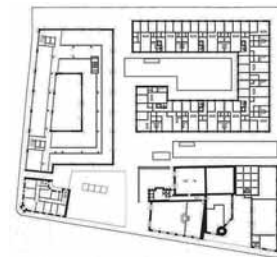

56

(D)
project **Warteck Stairway public**
tipology **Baubüro in situ**
architect **2014**
realization **Burgweg 7-15, Basel**
address