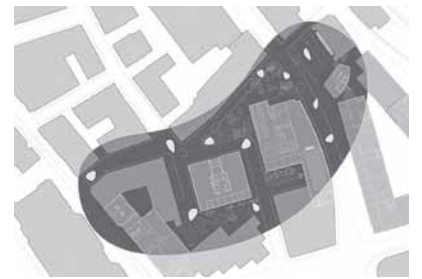

12

(B)
project **Stadtlounge**
tipology **public**
architect **Pipilotti Rist, Carlos Martinez**
realization **2005**
address **Gartenstrasse, Sankt Gallen**