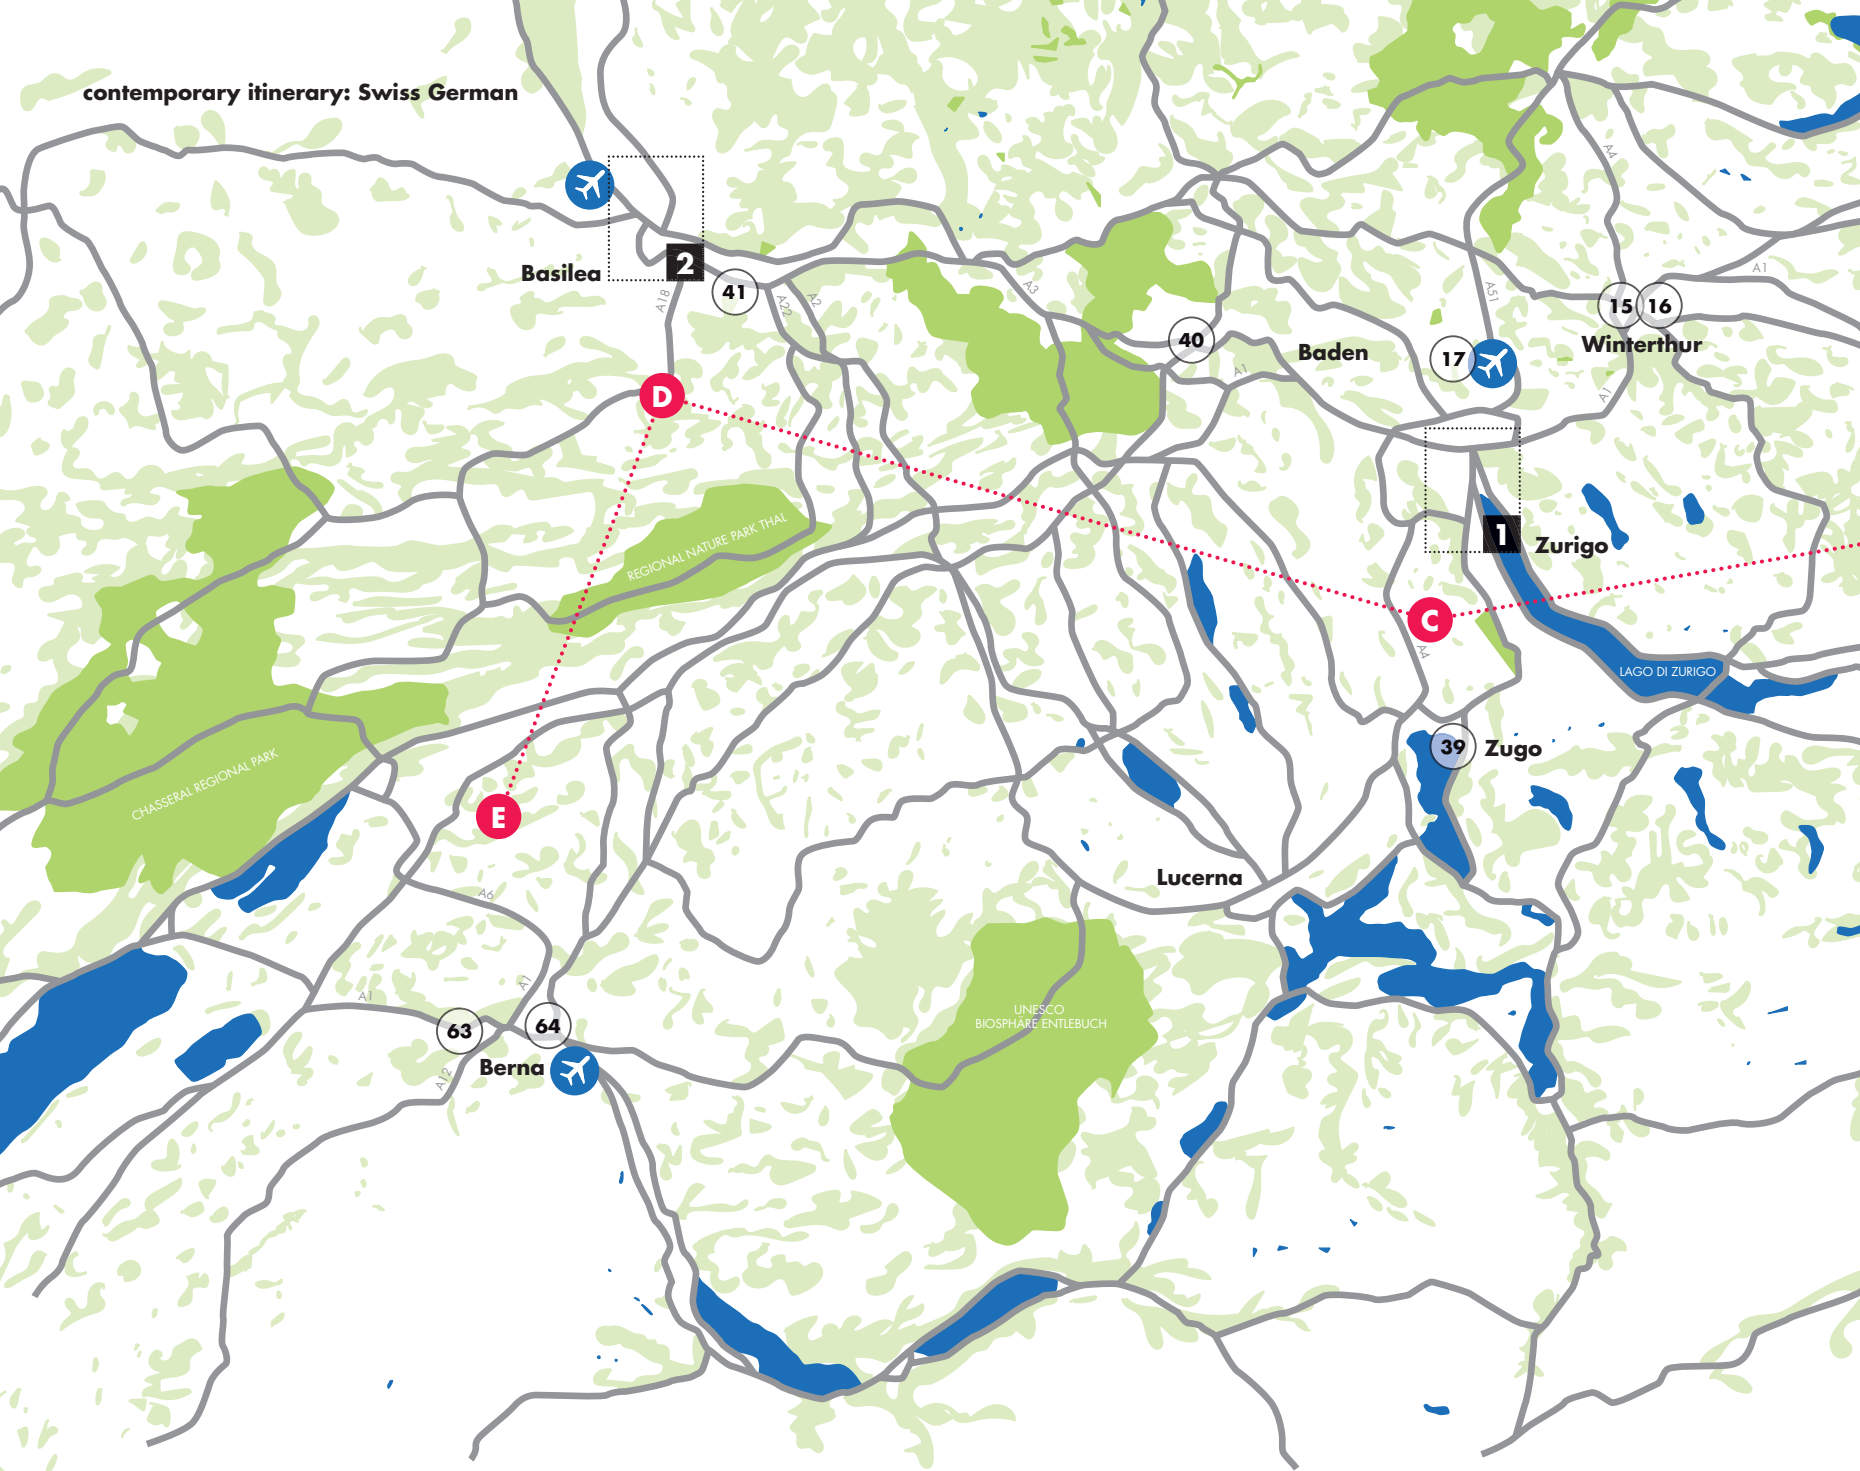

contemporary
itinerary

Swiss German

edited by Andrea Benelli

contemporary itinerary: Swiss German

- 01. Therme Vals, Peter Zumthor
- 02. Villa Vals, Esch Sintzel
- 03. Visitor center Viamala gorge
Iseppi Kurath
- 04. House for Musician,
Valerio Olgiati
- 05. Oberalda Chapel, Christian Kerez
- 06. Yellow House, Valerio Olgiati
- 07. Shelter for roman archaeological site,
Peter Zumthor
- 08. Graubunden Museum of fine arts,
Barozzi Veiga Studio
- 09. Entrance of the Graubünden
Parliament, Valerio Olgiati
- 10. Plantahof Auditorium,
Valerio Olgiati
- 11. Kunstmuseum Liner,
Gigon Guyer Architekten
- 12. Stadtlounge,
Pipilotti Rist, Carlos Martinez