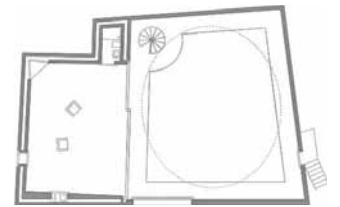

04

(A)
project **House for a Musician**
typology **private house**
architect **Valerio Olgiati**
realization **2007**
address **Fraggia 10, Scharans**