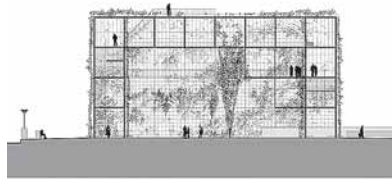

19

(C)
project **MFO-Park public**
tipology **Burckhardt+Partner AG**
architect **2002**
realization **Sophie-Taeuber-Strasse 6, Zurich**
address