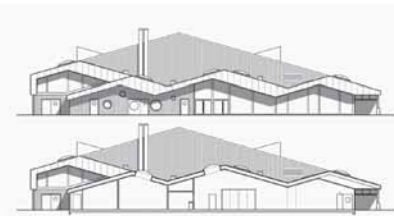

17

(C)
project **Front building of chliriethalle auditorium, congress centre**
tipology **Frei+Saarinen Architekten**
architect **2013**
realization **Chlirietstrasse 20, Oberglatt**
address