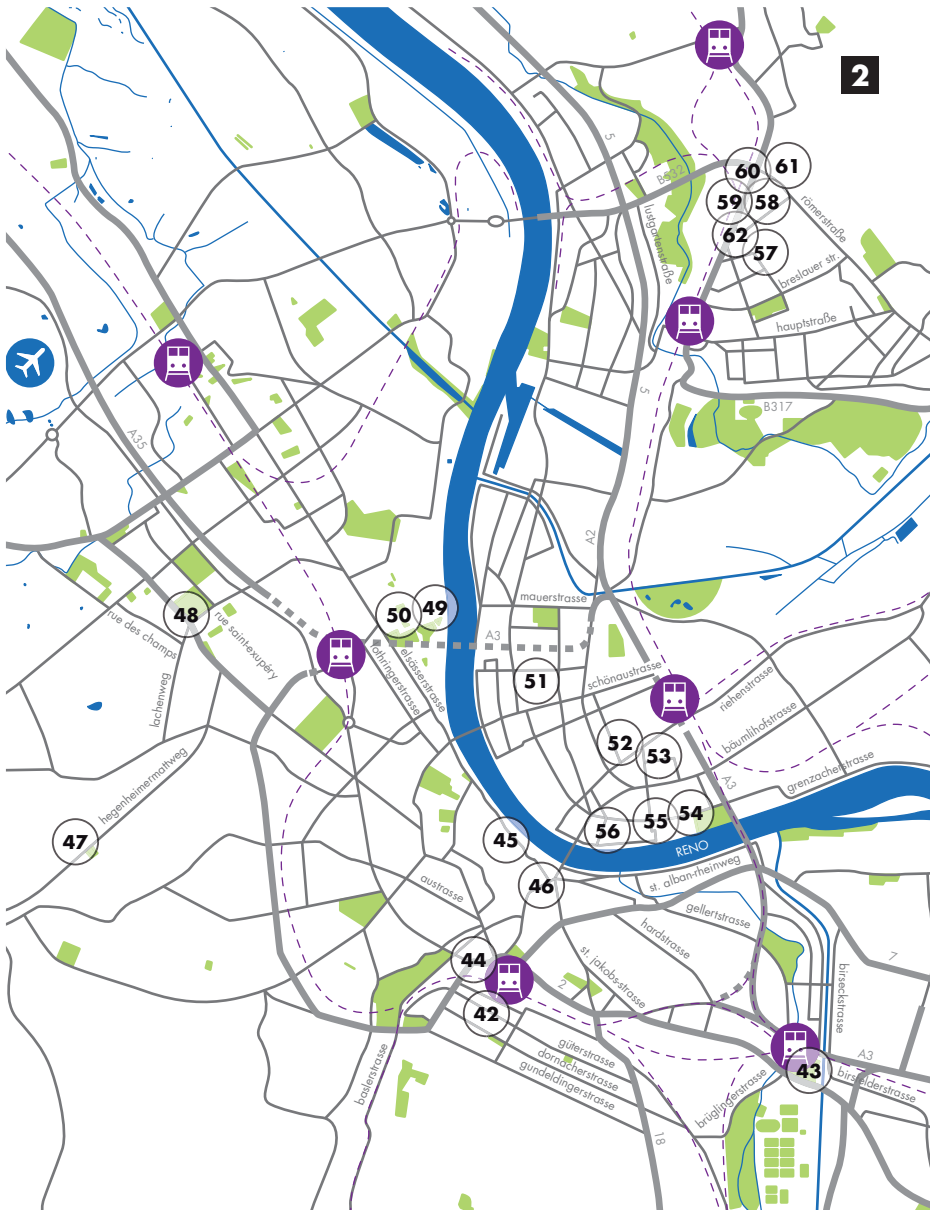

50. Novartis Office, Peter Märkli
51. Wohnhaus Blasiring, Buchner Bründler
52. Messe Basel, Herzog&DeMeuron
53. General Trade School, Hermann Baur
54. Roche Pharma Research Building, Herzog&DeMeuron
55. Roche Building 1, Herzog&DeMeuron
56. Warterck Stairway, Baübuero in situ
57. Factory Building, SANAA
58. Diogene, Renzo Piano
59. Vitra Slide Tower, Carsten Höller
60. Blockhouse, Thomas Schütte
61. Vitrahouse, Herzog&DeMeuron
62. Vitra Schaudepot, Herzog&DeMeuron
63. Westside Bruennen, Daniel Libeskind
64. Zentrum Paul Klee, Renzo Piano