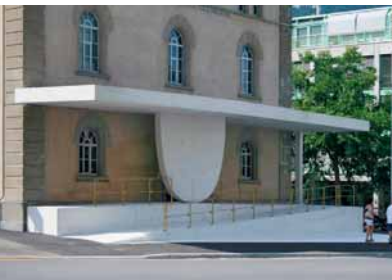

09

(A)
project **Entrance of the Graubünden parliament**
tipology **public**
architect **Valerio Olgiati**
realization **2012**
address **Masansertstrasse 1, Coira**