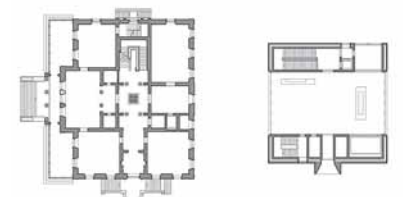

09

(A)
 project **Entrance of the Graubünden parliament**
 tipology **public**
 architect **Valerio Olgiati**
 realization **2012**
 address **Masansertstrasse 1, Coira**

10

(A)
 project **Plantahof Auditorium**
 tipology **auditorium**
 architect **Valerio Olgiati**
 realization **2008**
 address **Plantahof 1, Landquart**