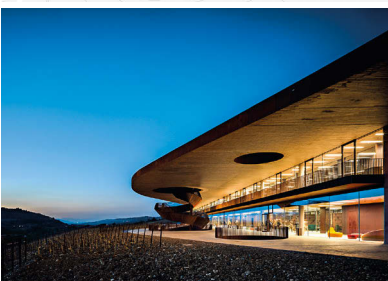

14

(A)

project **Antinori Winery**
 tipology **winery**
 architect **Archea Associati**
 realization **2013**
 address **Bargino, San Casciano Val di Pesa, Firenze**

15

(A)

project **Greve in Chianti**
 tipology **Library**
 architect **MDU architetti**
 realization **2011**
 address **via G. da Verrazzano, 1, Greve in Chianti, Firenze**