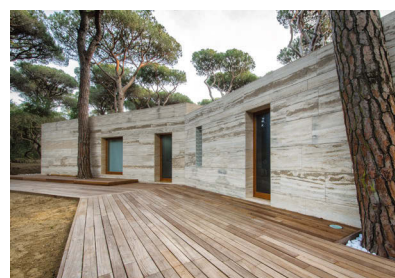

20

(A)

project **Casa in pineta**
tipology **residential**
architect **Fabio Candido - Sunday Morning Studio**
realization **2011**
address **Marina di Castagneto Carducci, Livorno**