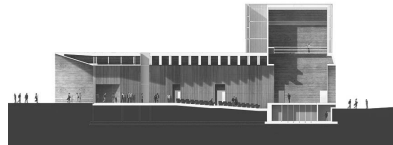

35

(C)
project **Theatre in Montalтро di Castro**
typology **theatre**
architect **MDU architetti**
realization **2011**
address **via Aurelia Tarquinia, 58, Montalto di Castro, Viterbo**