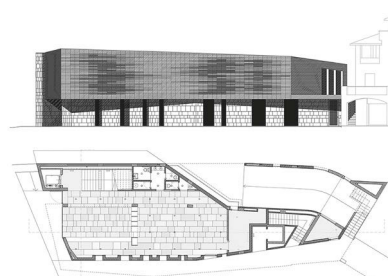

14

(A)

project **Antinori Winery**
 tipology **winery**
 architect **Archea Associati**
 realization **2013**
 address **Bargino, San Casciano Val di Pesa, Firenze**

15

(A)

project **Greve in Chianti**
 tipology **Library**
 architect **MDU architetti**
 realization **2011**
 address **via G. da Verrazzano, 1, Greve in Chianti, Firenze**