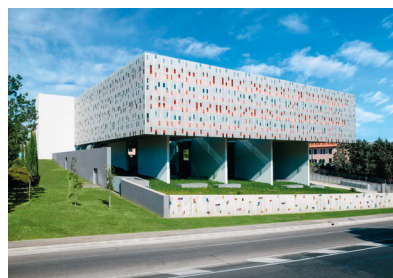

30

(B)

project **Centro Cortonese commercial hub**
tipology **commercial hub**
architect **HOFLAB, HOFPRO**
realization **2008**
address **via Cortonese, Perugia**

31

(B)

project **Cittadella dell'edilizia hub**
tipology **hub**
architect **HOFLAB, HOFPRO, Valeria Menchetelli, Carl Volckerts**
realization **2013**
address **via Pietro Tuzi, 11, Perugia**