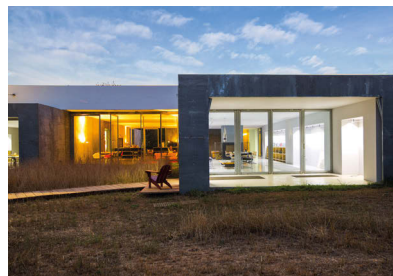

39

(C)
project **Colonna Resort&Spa wellness centre**
typology **wellness centre**
architect **Aniello/Tasca**
realization **2012**
address **Labico, Roma**