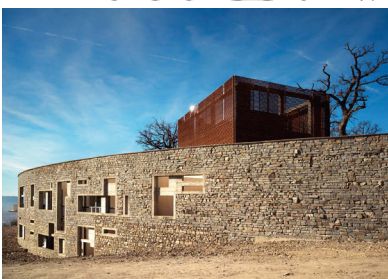

10

(A)

project **RSA Montemurlo**
tipology **elderly care house**
architect **Ipostudio**
realization **2011**
address **via di Cicignano 42, Montemurlo, Prato**