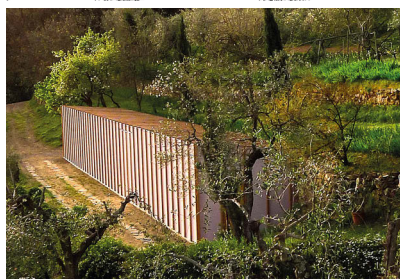

(A)
 project **Il Giardino Volante public space**
 tipology **public space**
 architect **Lapo Ruffi Architetti, Angiola Mainolfi**
 realization **2014**
 address **via degli Armeni, Pistoia**

09

(A)

project **M Greenhouse**
 tipology **residential**
 architect **Lapo Ruffi Architetti**
 realization **2016**
 address **Pistoia**