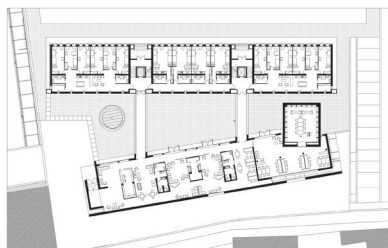

12

(A)

project **Pecci Center**
 tipology **museum**
 architect **Nio Architecten**
 realization **2016**
 address **via della Repubblica, 277, Prato**

13

(A)

project **Villa Val di Rose**
 tipology **University Residence**
 architect **Ipostudio**
 realization **2013**
 address **via Lazzerini, 217, Sesto Fiorentino, Firenze**