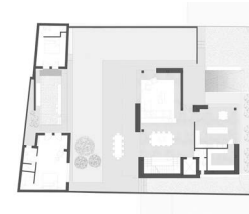

47

project **Villa Iachi residential**
tipology architect **Claudio Nardi**
realization address **2017 Macerata**