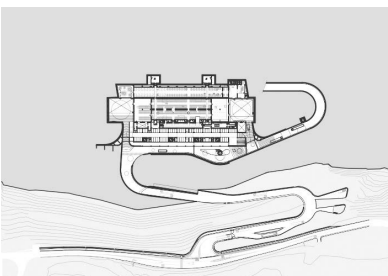

14

(A)

project **Antinori Winery**
tipology **winery**
architect **Archea Associati**
realization **2013**
address **Bargino, San Casciano Val di Pesa, Firenze**