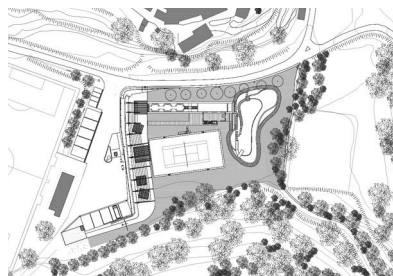

18

(A)

project **Parco Sculture del Chianti**
 tipology **landscape**
 architect **AA.VV**
 realization **2004**
 address **Loc. La Fornace 48/49, Pievasciata, Siena**

19

(A)

project **Biologo balneabile a depurazione naturale e impianto termale**
 tipology **landscape**
 architect **LDA_iMda architetti associati, Marco Tozzi**
 realization **2015**
 address **Buca San Rocco, Sasso Pisano, Pisa**