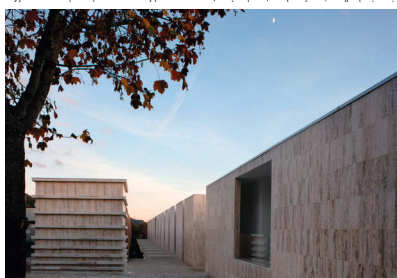

28

(B)

project **Ex Seccatoi del Tabacco**
tipology **art centre**
architect **Fondazione Burri**
realization **1990**
address **Città di Castello, Perugia**

29

(B)

project **Enlargement of Gubbio Cemetery**
tipology **cemetery**
architect **Andrea Dragoni**
realization **2011**
address **via del Crocifisso, 43, Gubbio, Perugia**