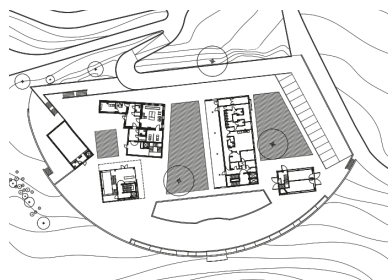

10

(A)

project **RSA Montemurlo**
tipology **elderly care house**
architect **Ipostudio**
realization **2011**
address **via di Cicignano 42, Montemurlo, Prato**