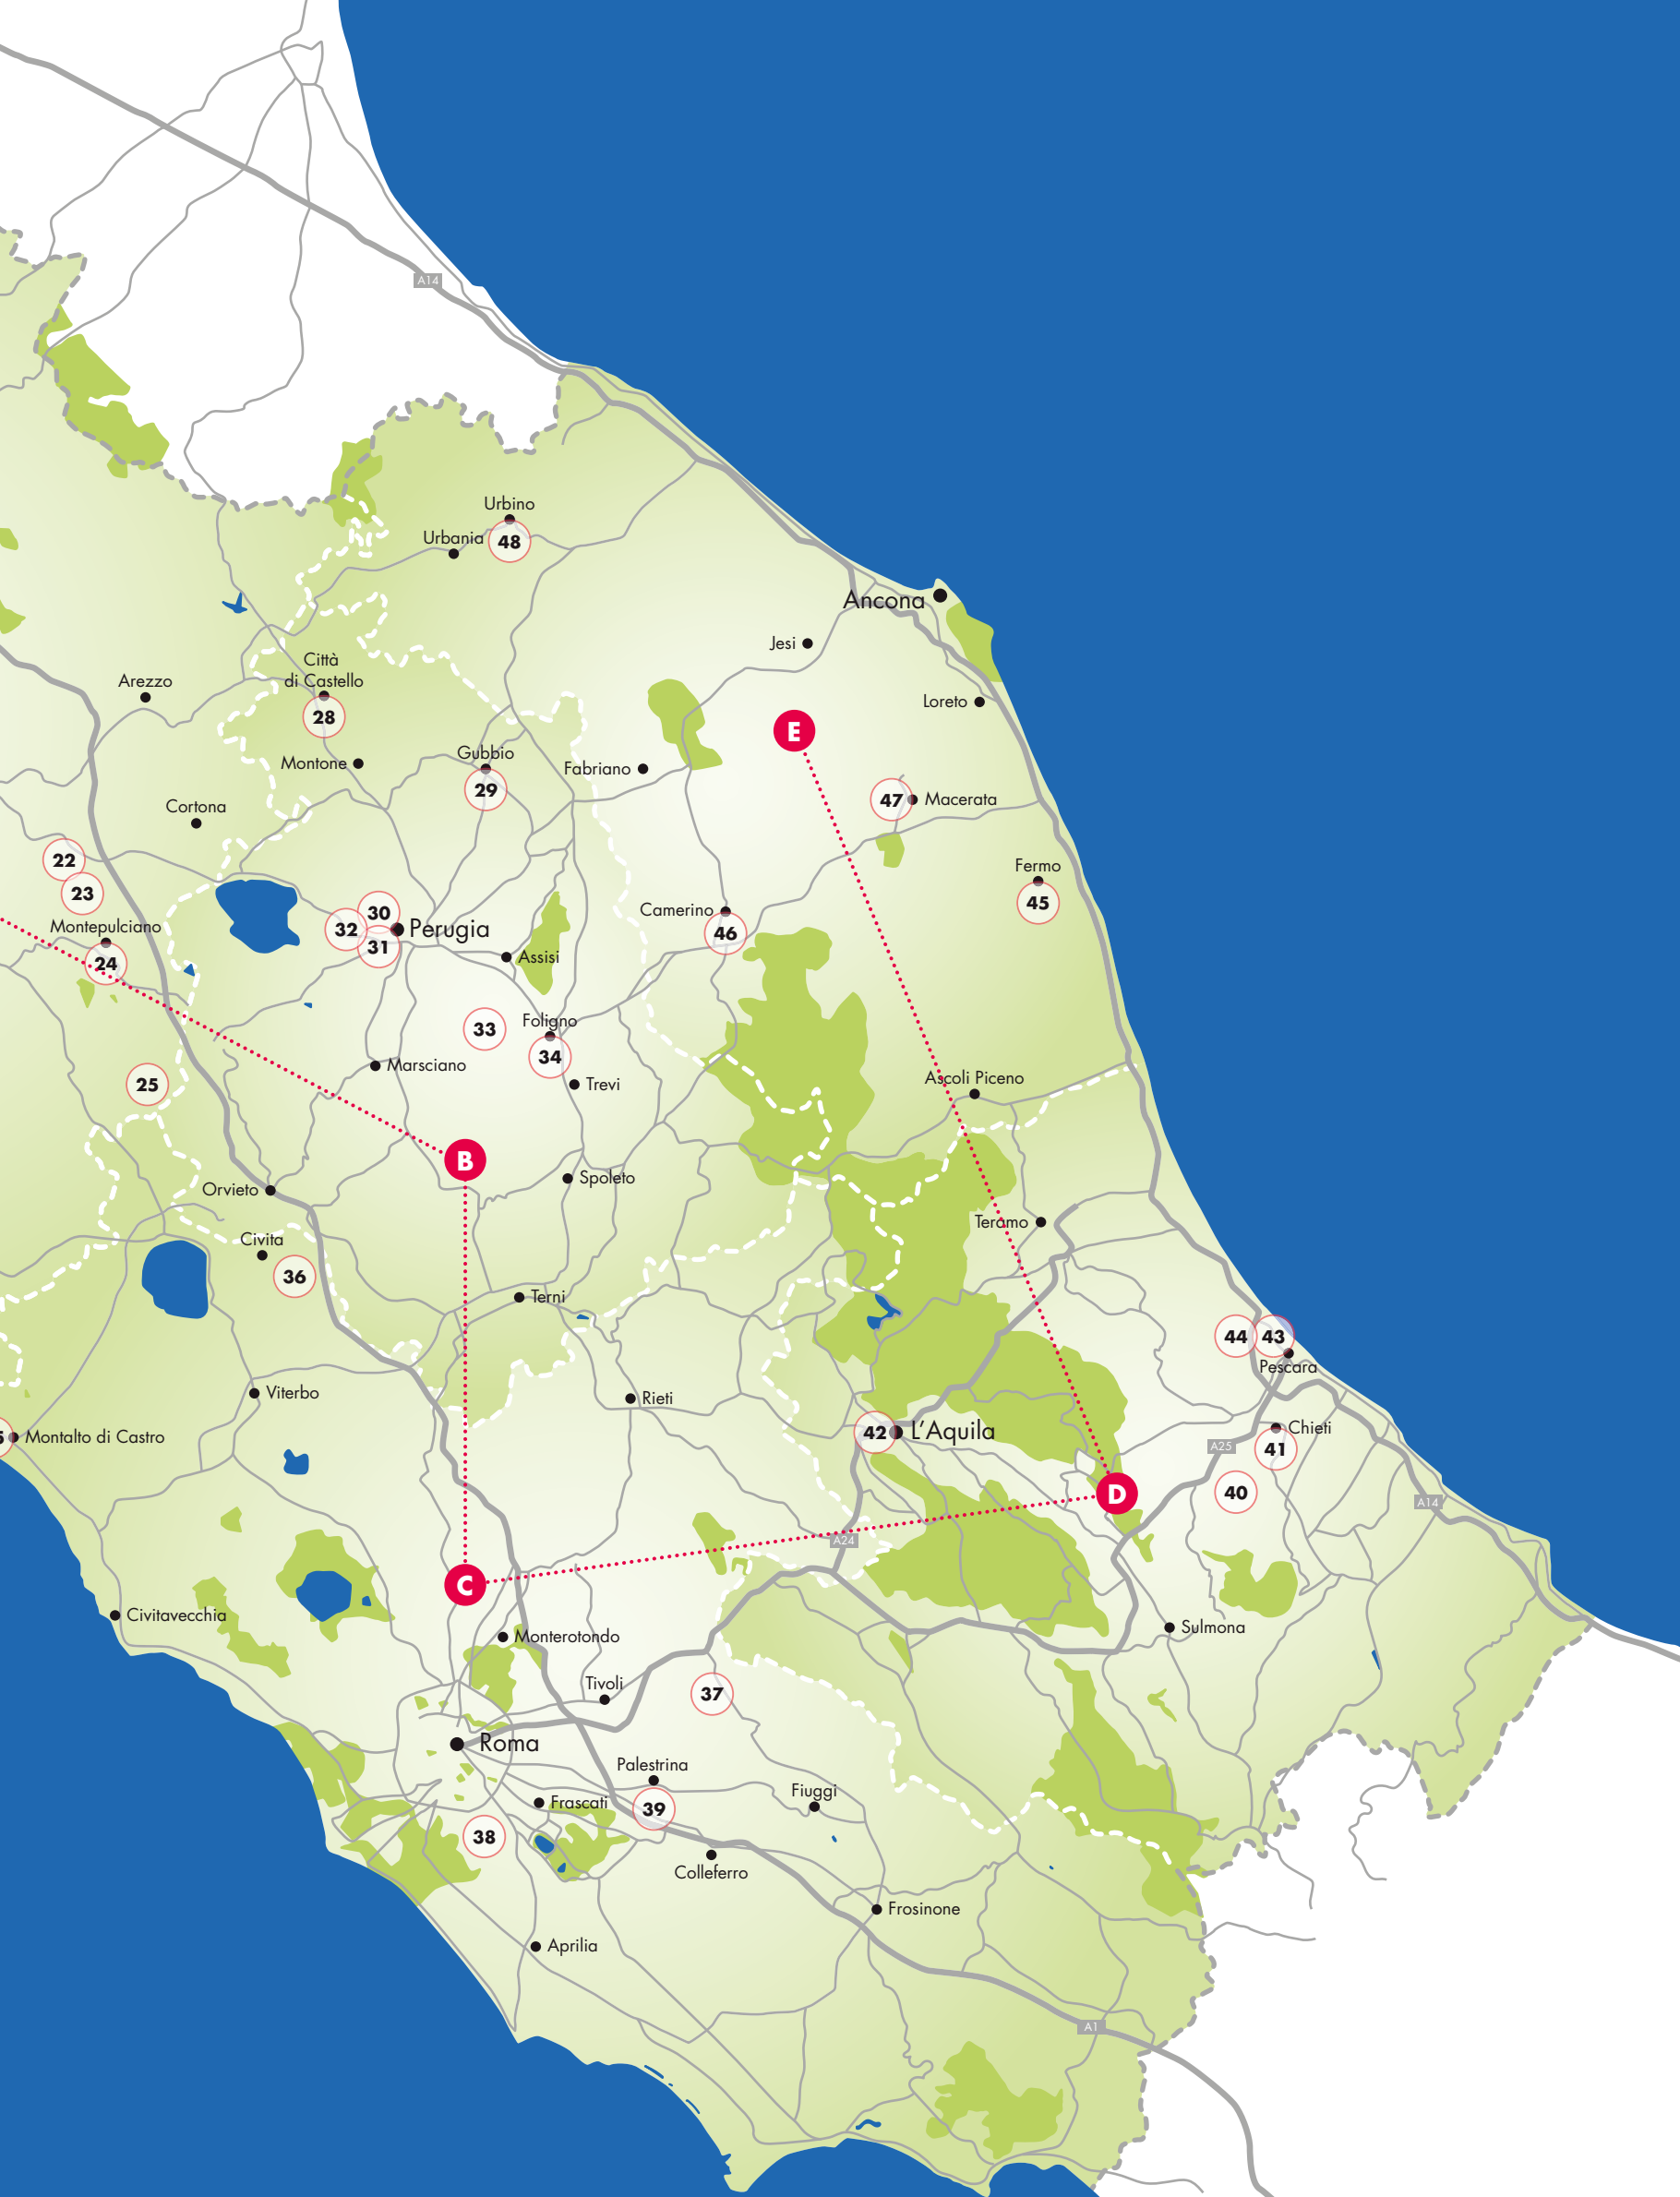

01

(A)
 project **Luce di Carrara Showroom**
 tipology **showroom**
 architect **Archea Associati**
 realization **2018**
 address **via deposito, 269 Querceta, Lucca**

02

(A)
 project **Fior di Loto landscape**
 tipology **landscape**
 architect **MICROSCAPE**
 realization **2015**
 address **Lago di Massaciuccoli, Massarosa, Lucca**