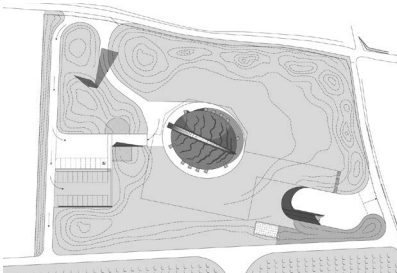

32

(B)

project **House K residential**
tipology **residential**
architect **Andrea Bulletti**
realization **2018**
address **Perugia**

33

(B)
project **Tenute Castelbuono, il Carapace winery**
typology **Arnaldo Pomodoro**
architect **2012**
realization **Vocabolo Castellaccio, 9, Loc. Cantalupo, Bevagna, Perugia**
address