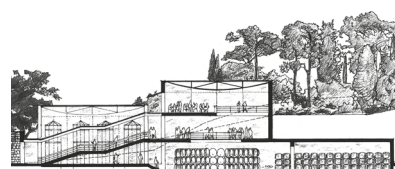

24

(A)

project **Cantina Icaro**
 tipology **winery**
 architect **Studio Valle Progettazioni**
 realization **2014**
 address **Loc. Fucile, Montepulciano, Siena**

25

(A)

project **Podernuovo Winery**
tipology **winery**
architect **Alvisi Kirimoto + Partners Srl**
realization **2013**
address **Loc. Le Vigne, San Casciano dei Bagni, Siena**