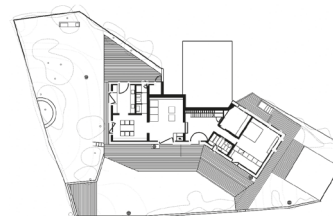

20

(A)

project **Casa in pineta**
tipology **residential**
architect **Fabio Candido - Sunday Morning Studio**
realization **2011**
address **Marina di Castagneto Carducci, Livorno**