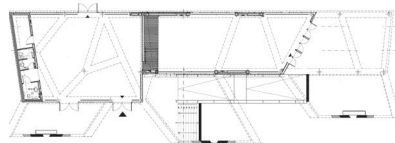

38

(C)
project **Elderly care House**
typology **elderly care house**
architect **laN+ Carmelo Baglivo, Luca Galofaro, Stefania Manna**
realization **2012**
address **Falcognana, Roma**