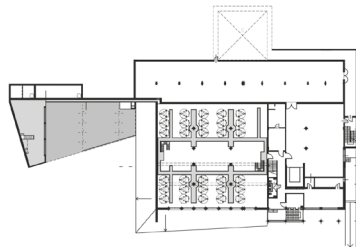

26

(A)

project **Collemassari Winery**
tipology **winery**
architect **Edoardo Milesi & Archos S.r.l.**
realization **2005**
address **Poggi del Sasso, Cinigiano, Grosseto**