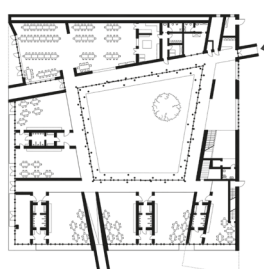

22

(A)

project **La Balena primary school**
tipology **primary school**
architect **Andrea Milani**
realization **2013**
address **via Camillo Benso di Cavour, Sinalunga, Siena**