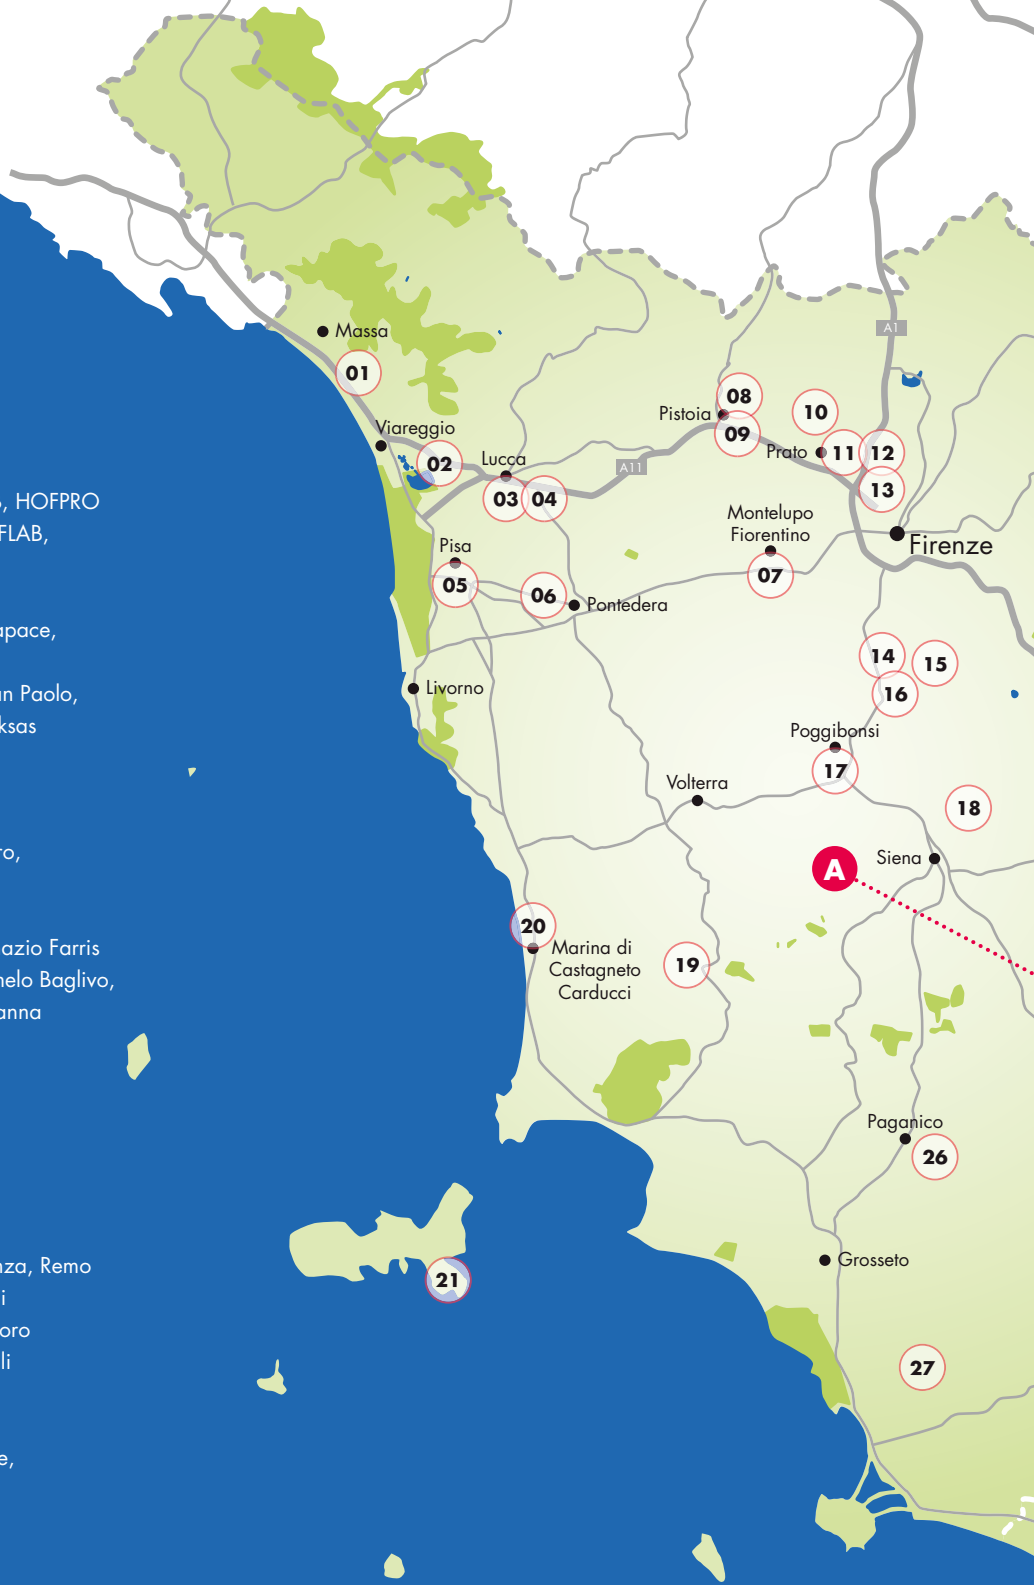

01

(A)
 project **Luce di Carrara Showroom**
 tipology **showroom**
 architect **Archea Associati**
 realization **2018**
 address **via deposito, 269 Querceta, Lucca**

02

(A)
 project **Fior di Loto landscape**
 tipology **landscape**
 architect **MICROSCAPE**
 realization **2015**
 address **Lago di Massaciuccoli, Massarosa, Lucca**