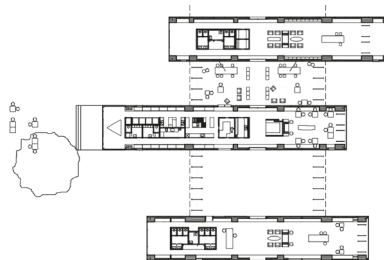

39

(C)
project **Colonna Resort&Spa wellness centre**
typology **wellness centre**
architect **Aniello/Tasca**
realization **2012**
address **Labico, Roma**