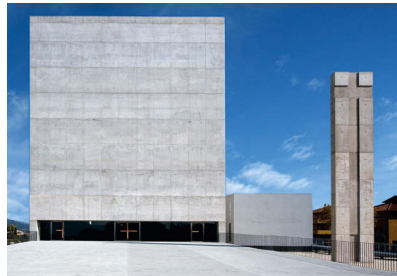

34

(B)
project **San Paolo Parish Complex**
typology **religious**
architect **Massimiliano and Doriana Fuksas**
realization **2009**
address **via del Roccolo, Foligno, Perugia**