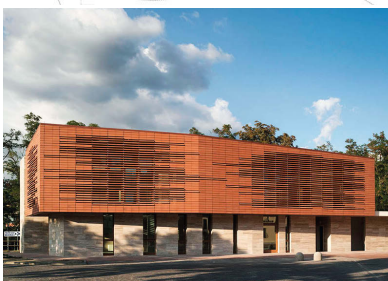

14

(A)

project **Antinori Winery**
 tipology **winery**
 architect **Archea Associati**
 realization **2013**
 address **Bargino, San Casciano Val di Pesa, Firenze**

15

(A)

project **Greve in Chianti**
 tipology **Library**
 architect **MDU architetti**
 realization **2011**
 address **via G. da Verrazzano, 1, Greve in Chianti, Firenze**