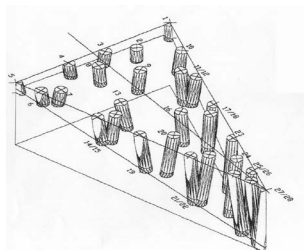

18

(A)

project **Parco Sculture del Chianti**
tipology **landscape**
architect **AA.VV**
realization **2004**
address **Loc. La Fornace 48/49, Pievasciata, Siena**